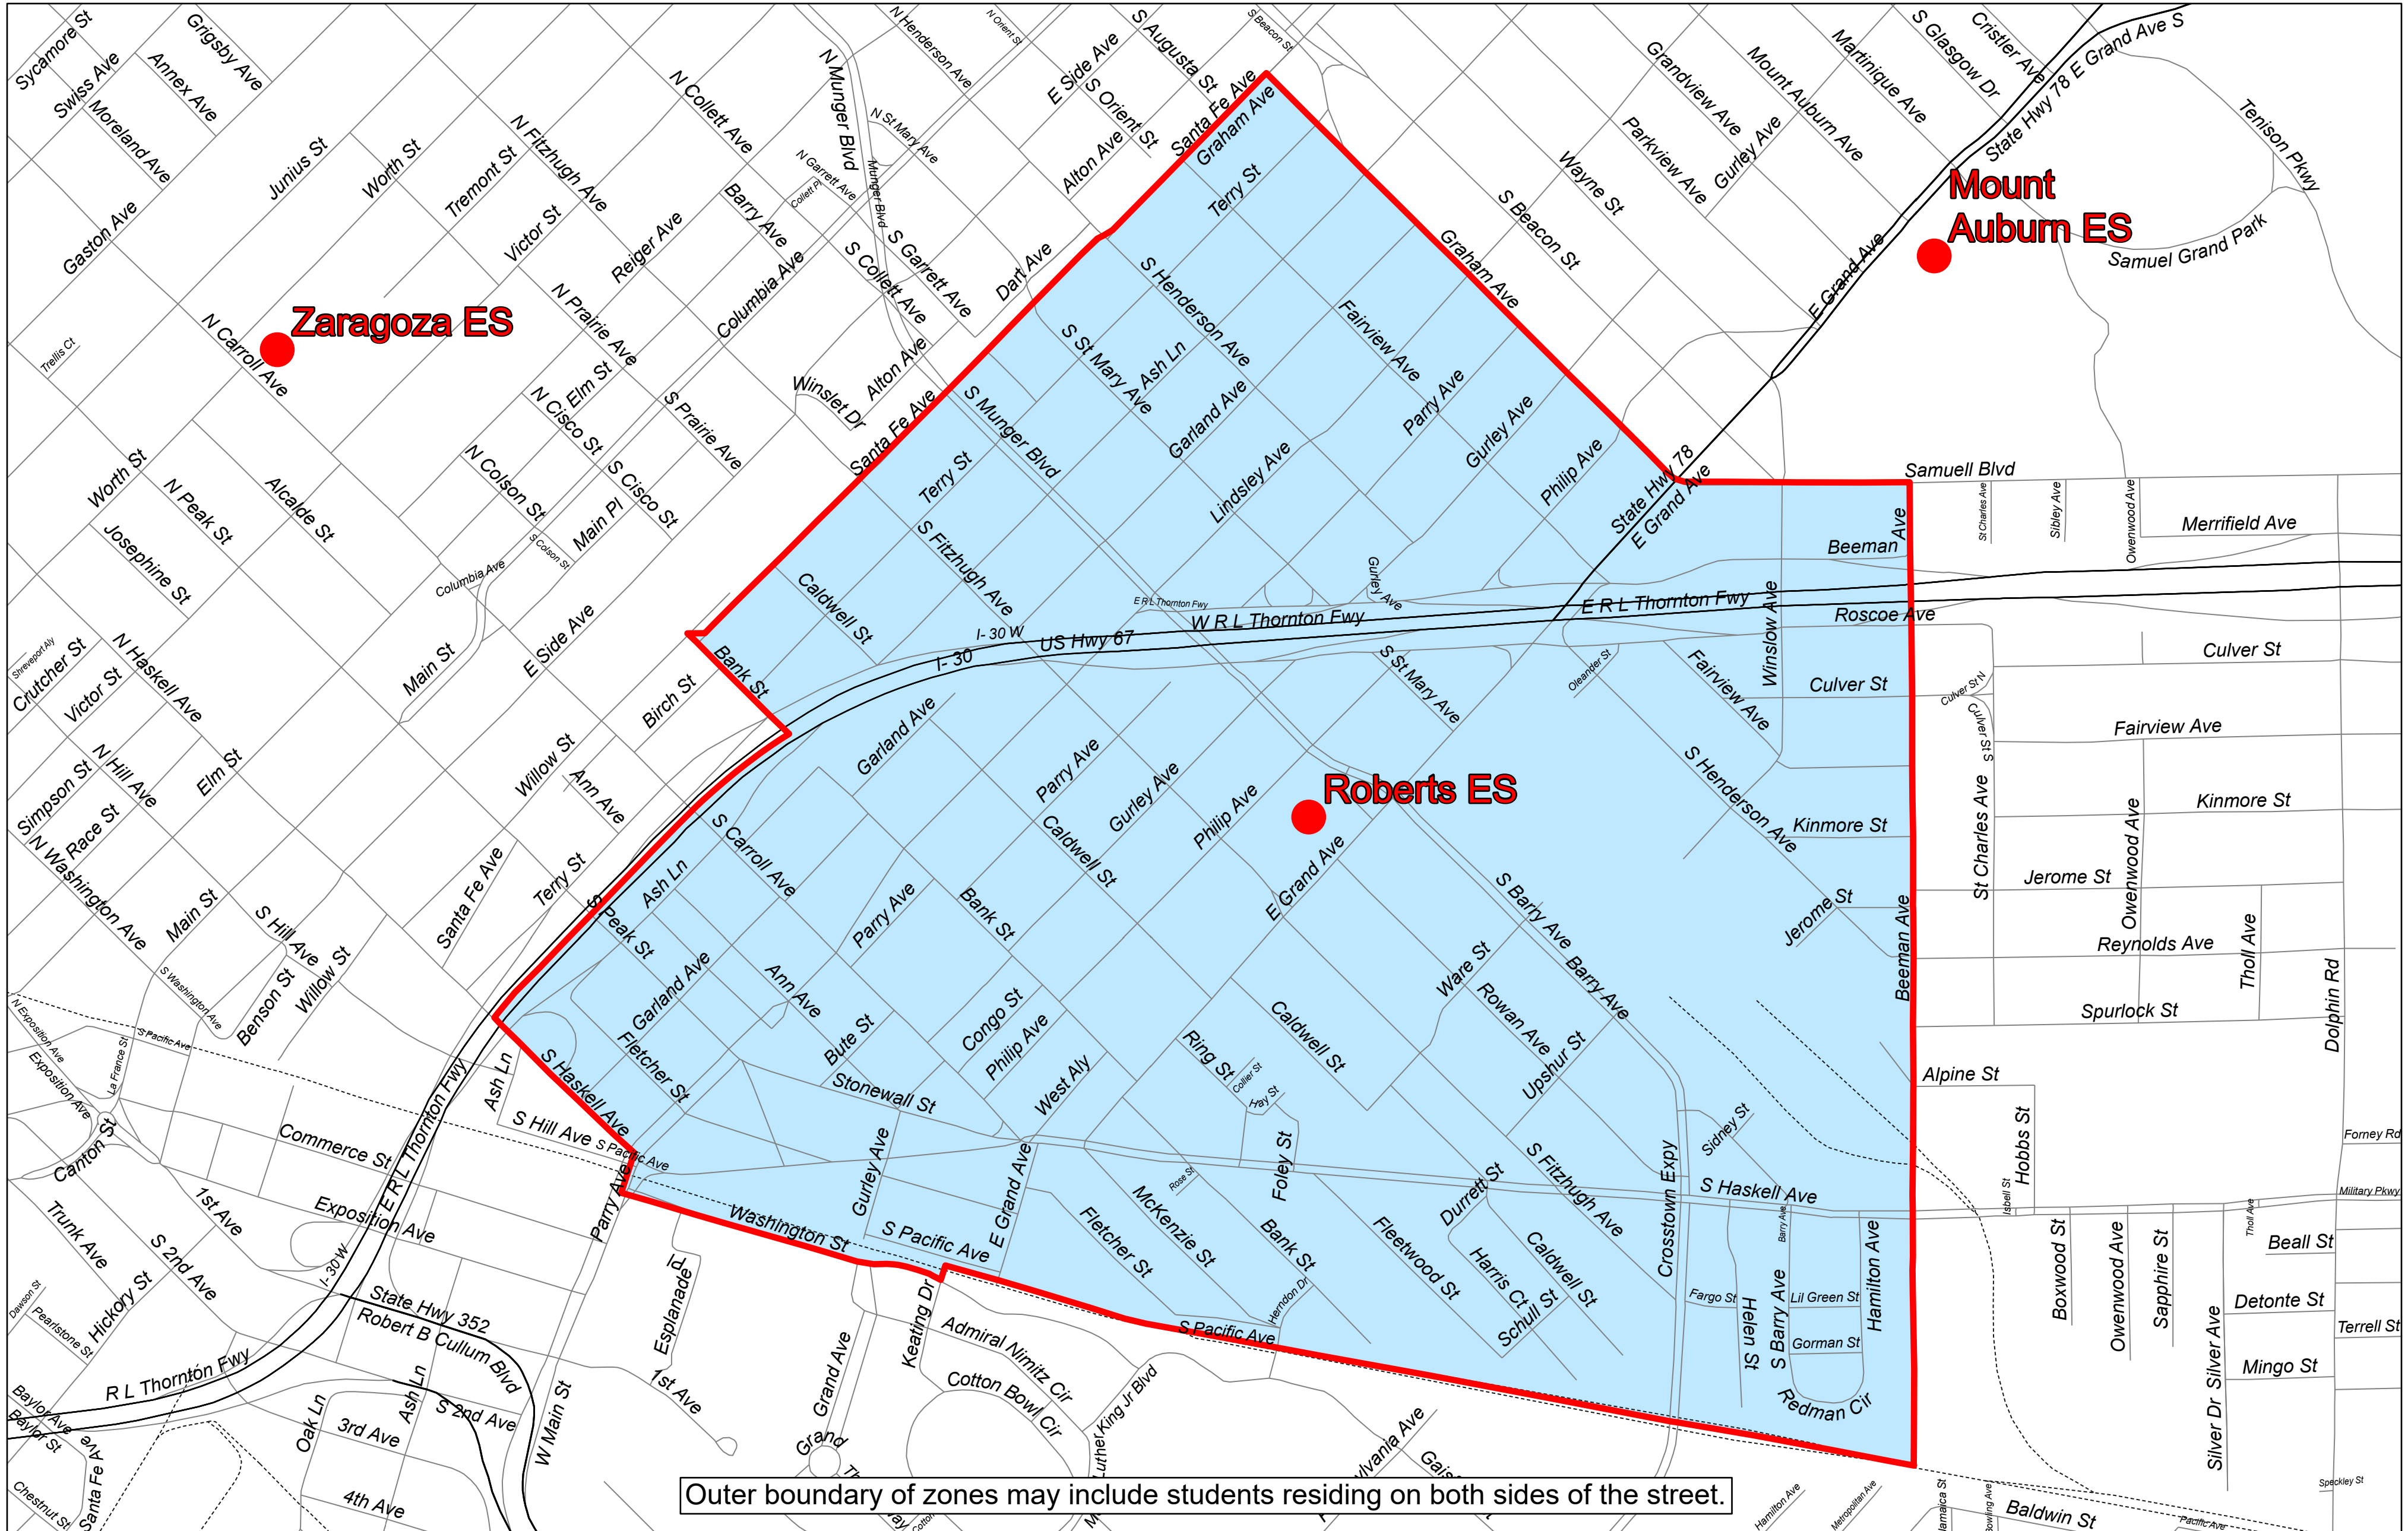

2025-2026 | Attendance Zone
Oran M. Roberts Elementary School

Grades PK-5

Attendance Option: Students residing in the Roberts attendance zone have the option to attend Dade M.S. and Madison H.S. for grades 6 through 12.