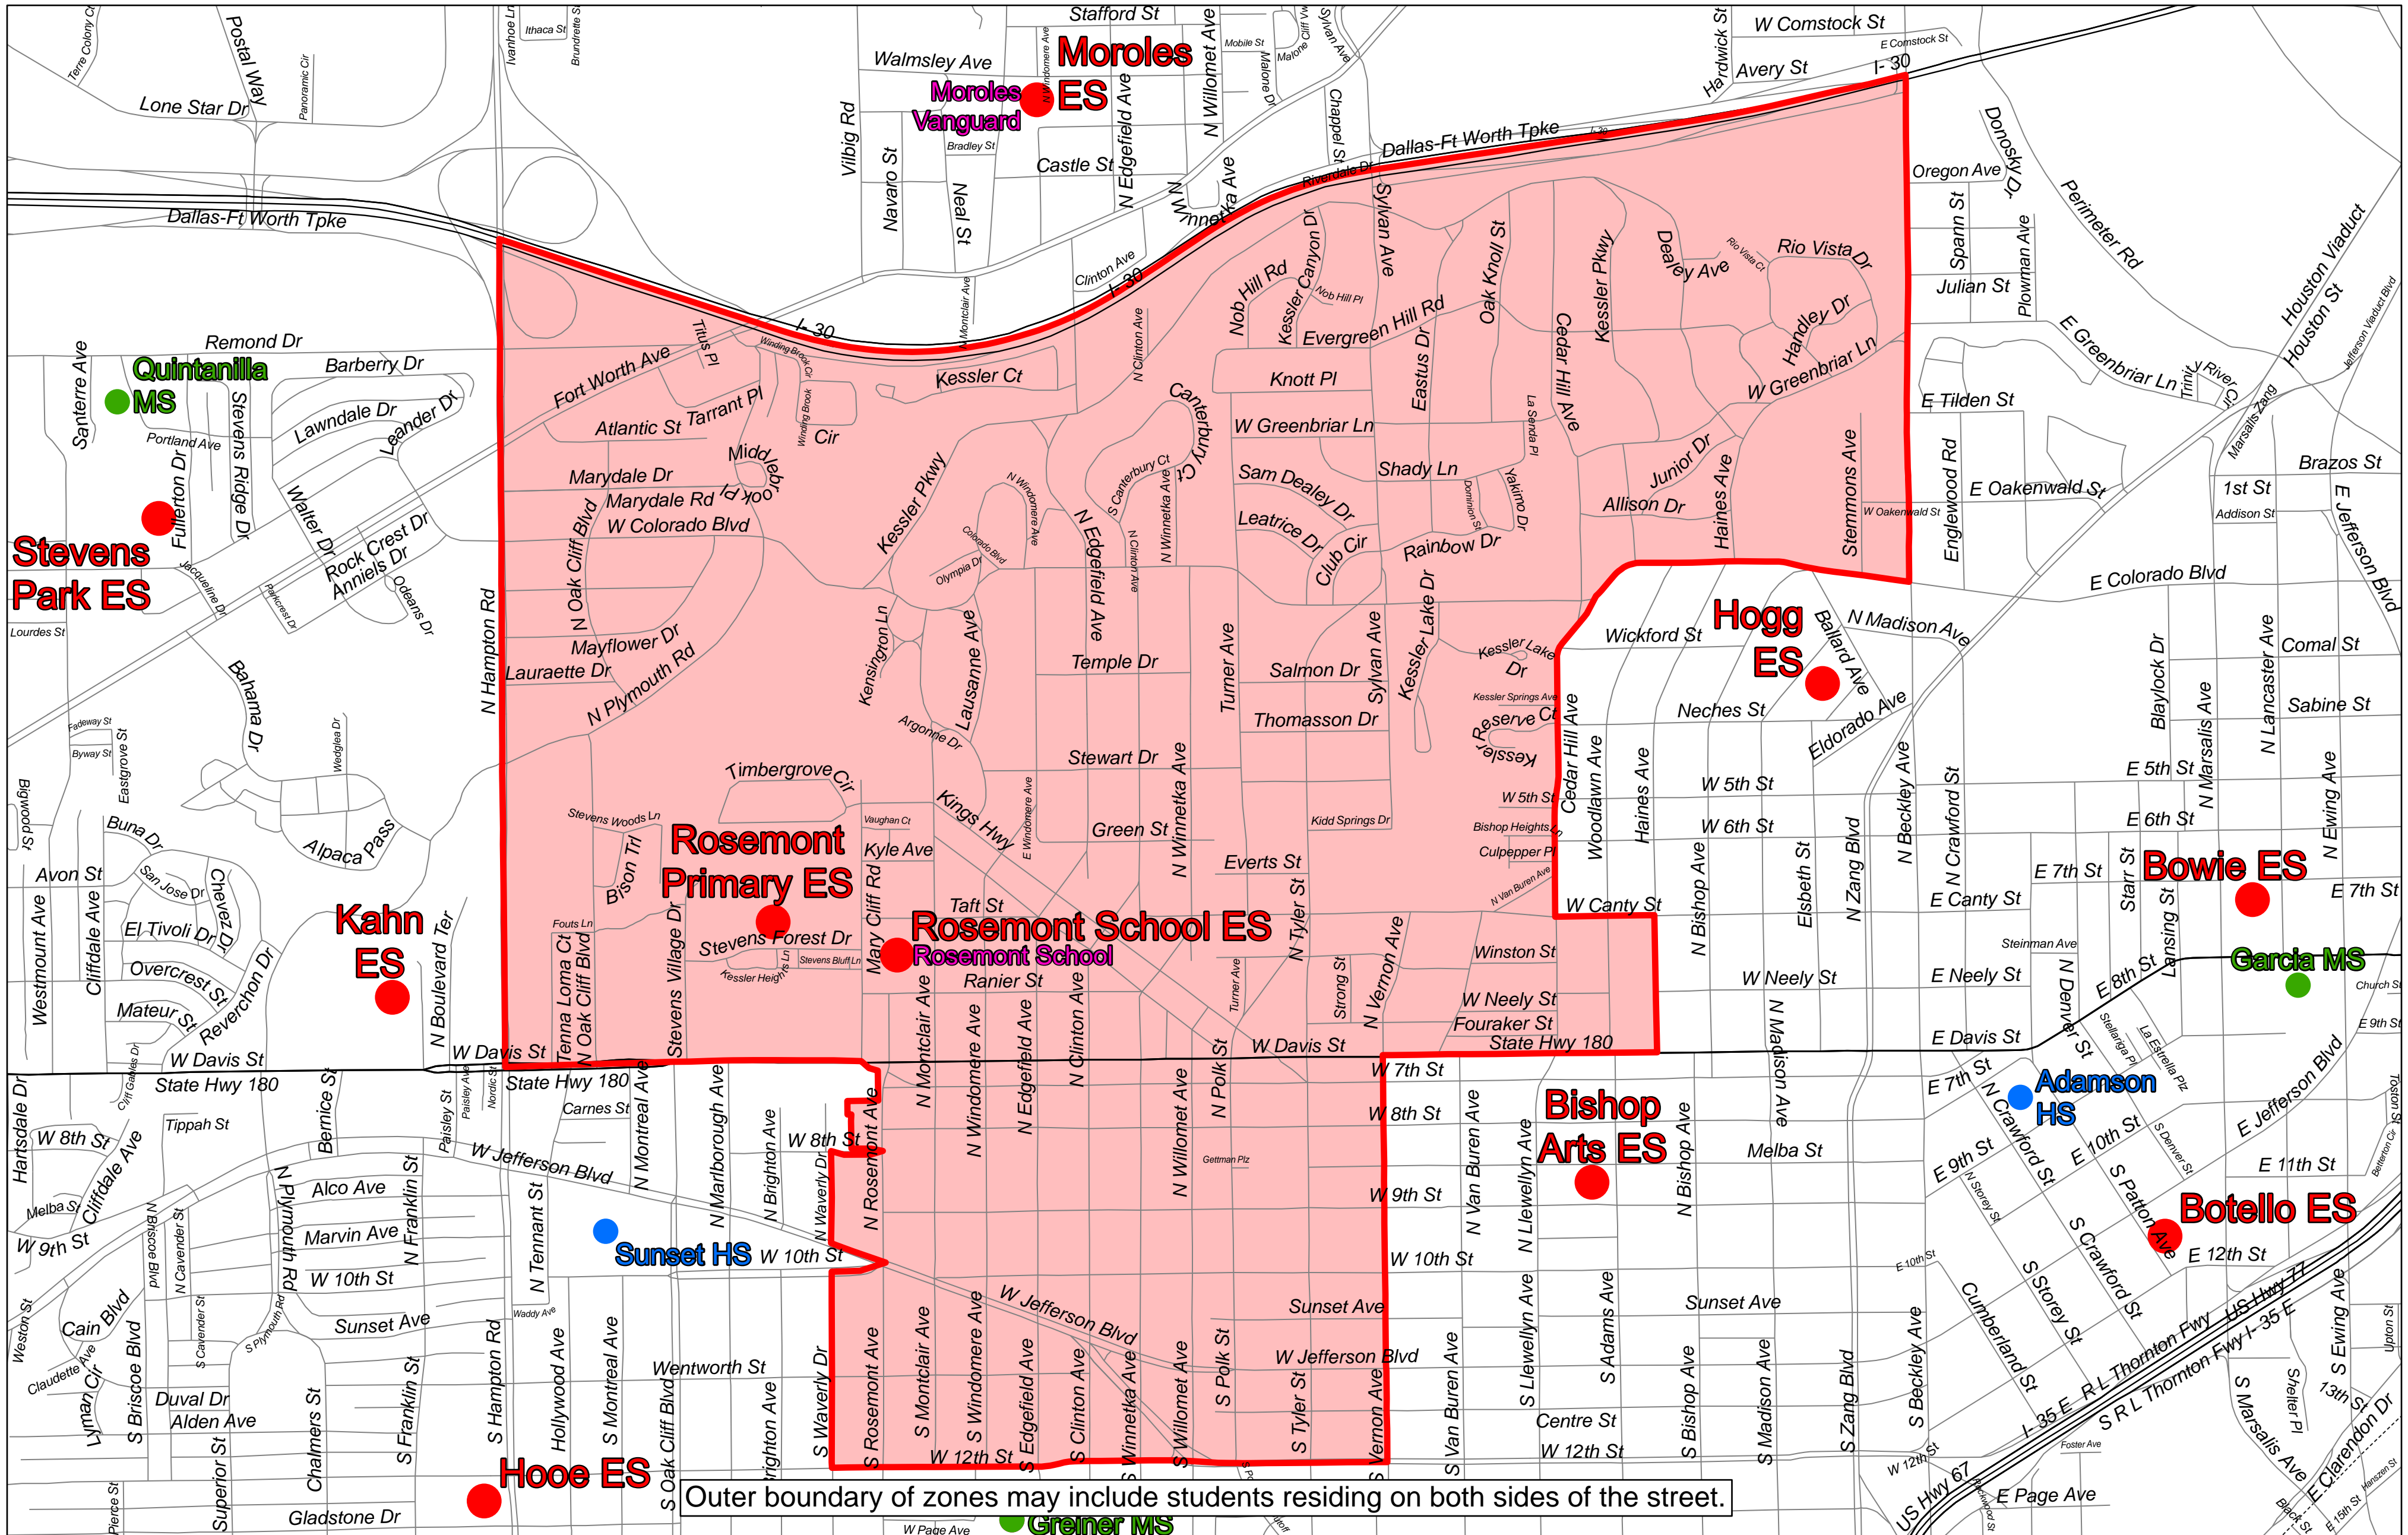

2025-2026 | Attendance Zone
Rosemont Elementary School

Rosemont Primary: Grades PK-2, Rosemont School: Grades 3-5

Outer boundary of zones may include students residing on both sides of the street.

Usage Disclaimer

The GIS and Demographic Analysis department provides the data within this map document for informational purposes. The information included is not guaranteed and is intended for reference only. If you find a data item is in need of correction, please contact the GIS and Demographic Analysis department at (972) 925-3487.