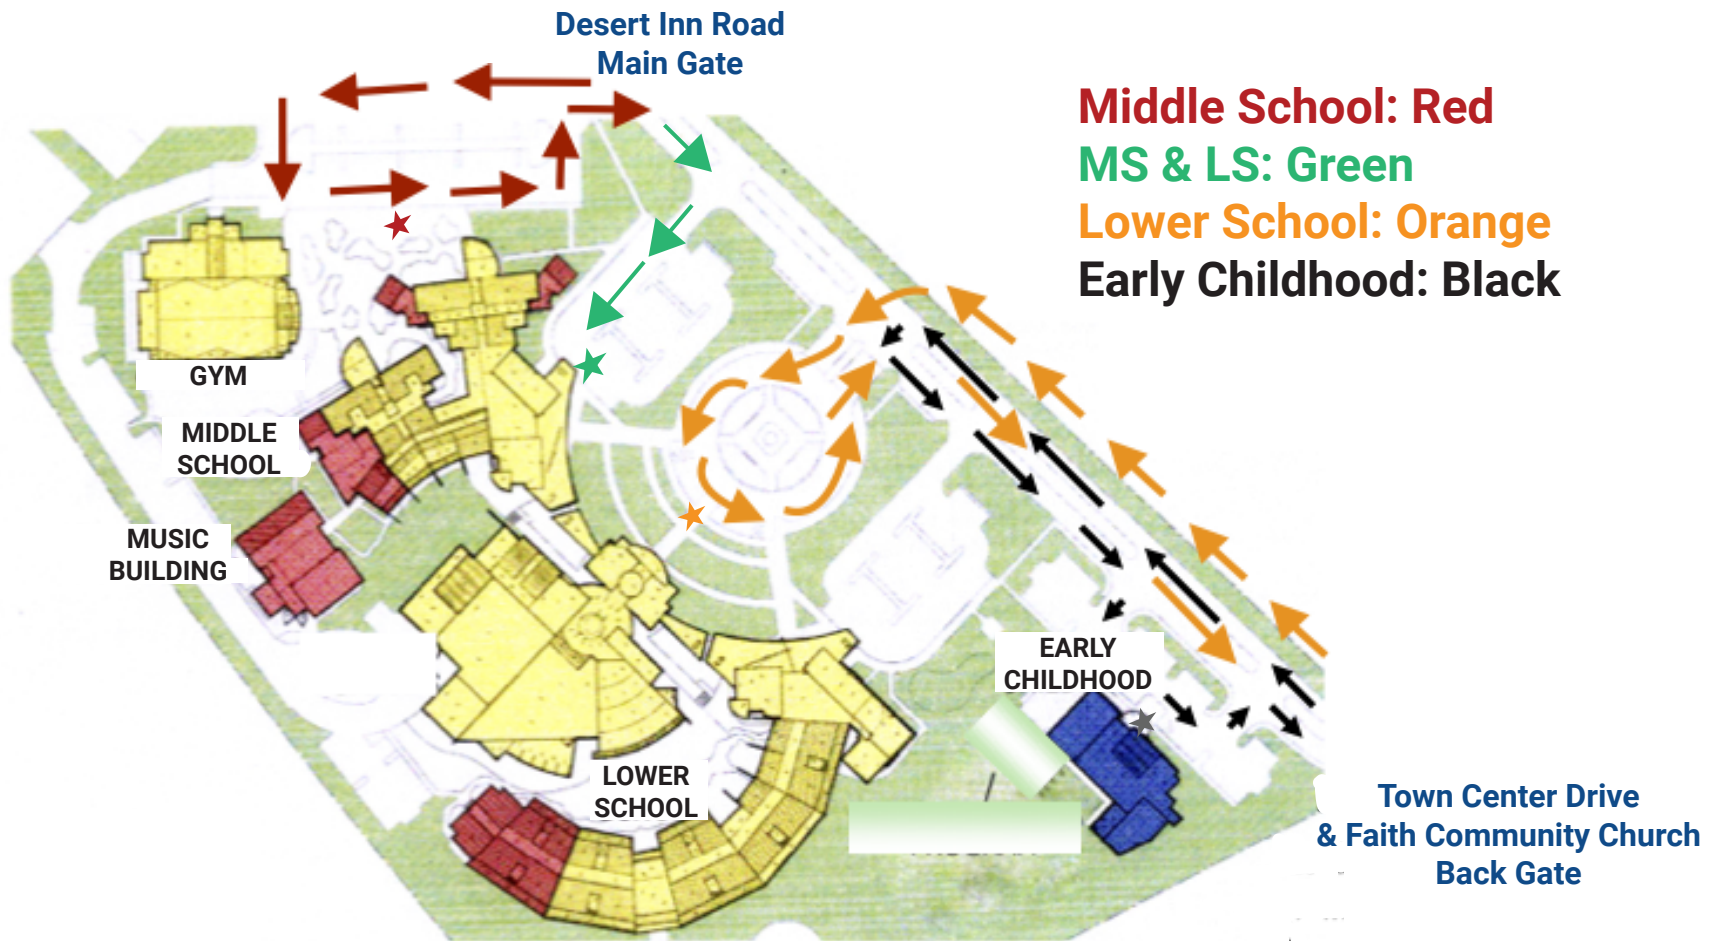

Morning Drop-Off Map

Families with students in MS & LS may enter through the Main Gate on Desert Inn Road to drop off students in the small Middle School parking lot. Follow the MS Drop-Off route, turn right to exit the main parking lot, and then turn right into the small parking lot.