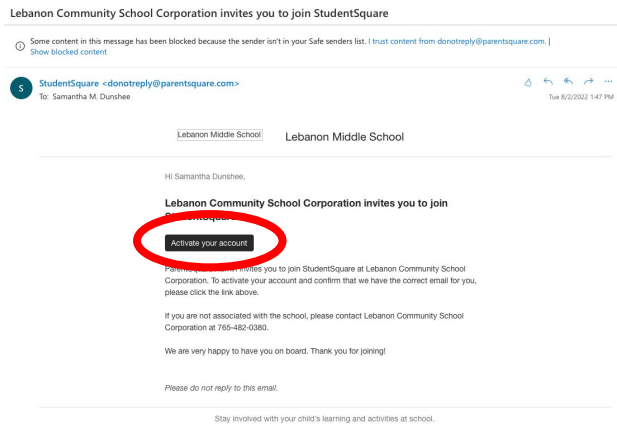

StudentSquare

Setting Up Your StudentSquare
Account

StudentSquare: Secure Communication

Student Access

- Web portal or app
- Notices via app notification, email, text, and voice call

Features

- Posts to a specific group of students, entire class, grade, or school
- Direct Messaging
- Calendars, Forms, Appointment Sign Ups, and Polls

Download StudentSquare

Download the App

Use the camera on your phone to scan one of the QR codes – it takes you directly to the App or Google Play store.

Sign In

Enter your school email address (Tip: It is usually yourusername@lcscschools.org) and password, or use the Sign in with Google option and sign in with your LCSC username and password.

Sign Up at <https://www.mystudentsquare.com/signin> today!

Check Your LCSC Email

Sign In

Visit <https://www.office.com> and sign in:

Username: username@lcscschools.org

Password: Lunch PIN*

**Default password. If you have updated your password, sign in with your new password.*