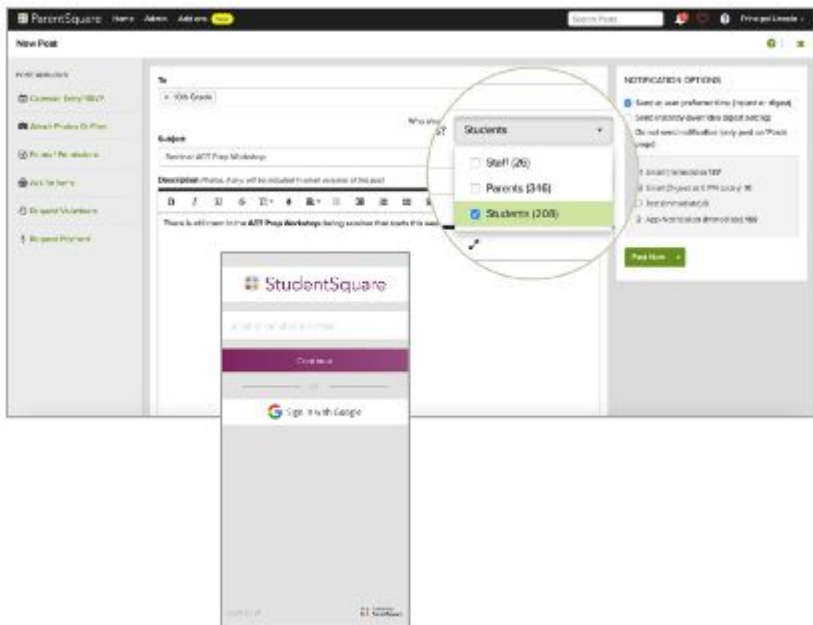

StudentSquare

Setting Up Your StudentSquare
Account

StudentSquare: Secure Communication

Student Access

- Web portal or app
- Notices via app notification, email, text, and voice call

Features

- Posts to a specific group of students, entire class, grade, or school
- Direct Messaging
- Calendars, Forms, Appointment Sign Ups, and Polls

Download StudentSquare

Download the App

Use the camera on your phone to scan one of the QR codes – it takes you directly to the App or Google Play store.

Sign In

Enter your school email address (Tip: It is usually yourusername@lcscschools.org) and password, or use the Sign in with Google option and sign in with your LCSC username and password.