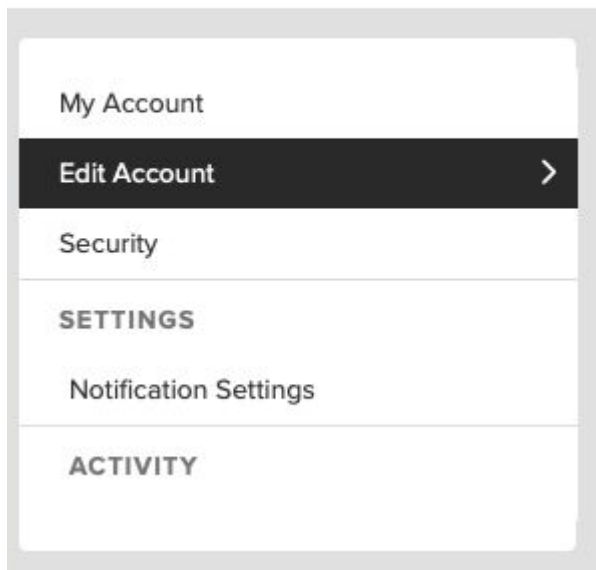

Contact Information

Click on your name in the upper right corner and select “My Account.” Click “Edit Account” to add your mobile phone number, if applicable.

No Phone Yet? No Problem!

You will still receive notifications through the app once you have downloaded it, and to your email.