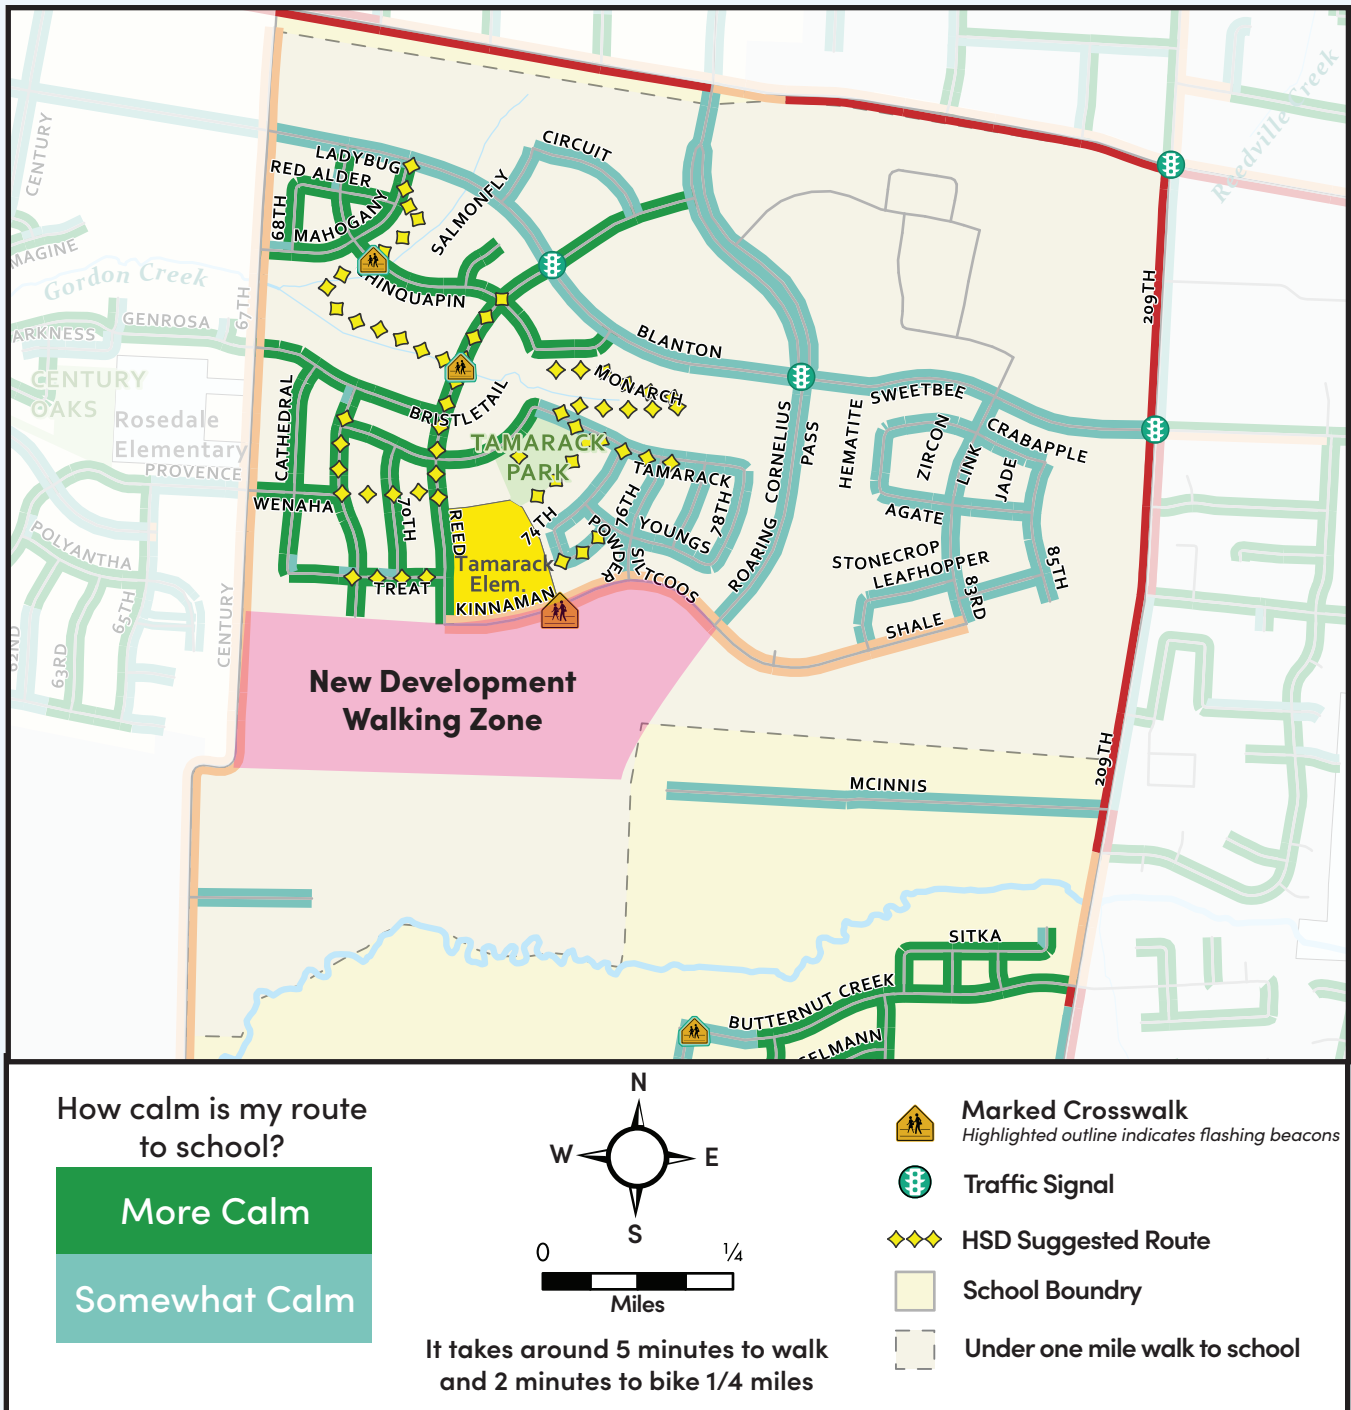

# Tamarack Elementary

## School Map

The information presented in this map is intended to support adults and students walking and rolling to school. This includes the Hillsboro School District (HSD) suggested routes. Adults are responsible for choosing the most appropriate route for their children. The calmness of a route is based on a combination of traffic volume and amount of sidewalk available though not required along each street. The calmest route options have less vehicle traffic and more complete sidewalks. Some sidewalks may not have curb ramps. Please cross at signalized intersections and at marked crosswalks when available. For more information on route and intersection determination, please see our methodology summary on the SRTS site.