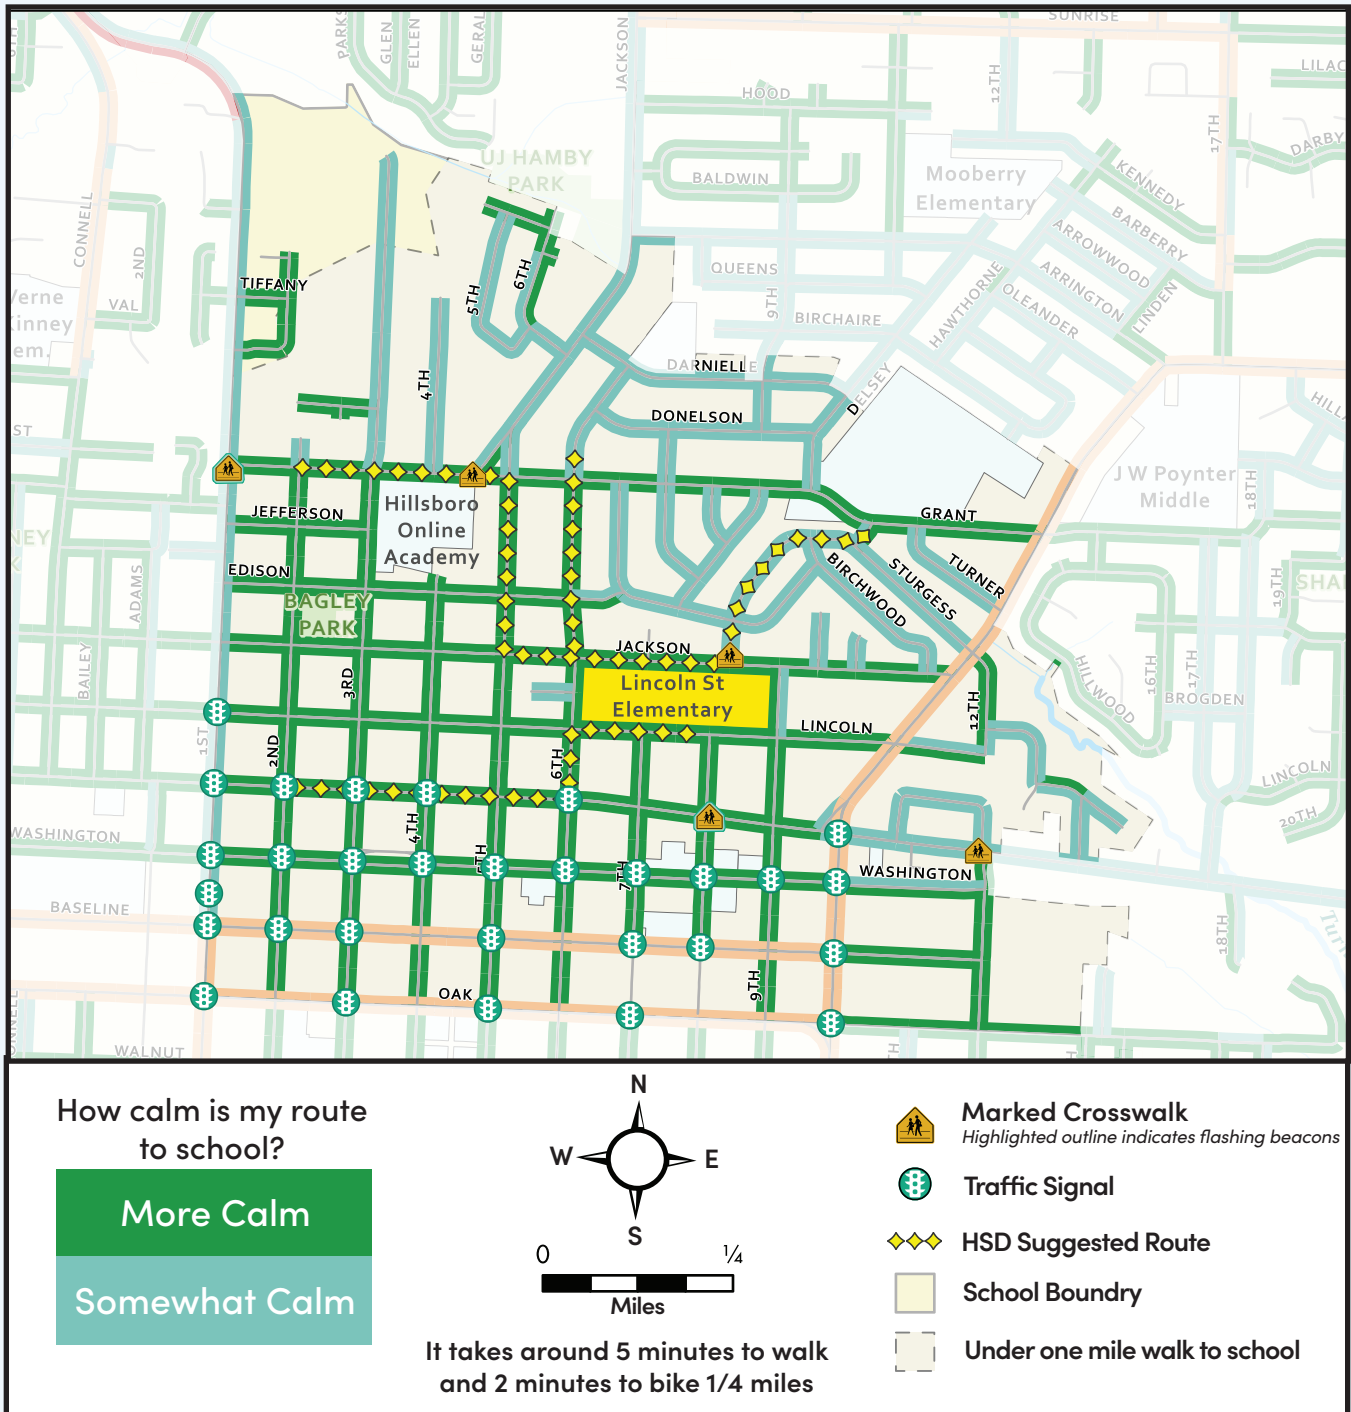

Lincoln Street Elementary

School Map

The information presented in this map is intended to support adults and students walking and rolling to school. This includes the Hillsboro School District (HSD) suggested routes. Adults are responsible for choosing the most appropriate route for their children. The calmness of a route is based on a combination of traffic volume and amount of sidewalk available though not required along each street. The calmest route options have less vehicle traffic and more complete sidewalks. Some sidewalks may not have curb ramps. Please cross at signalized intersections and at marked crosswalks when available. For more information on route and intersection determination, please see our methodology summary on the SRTS site.