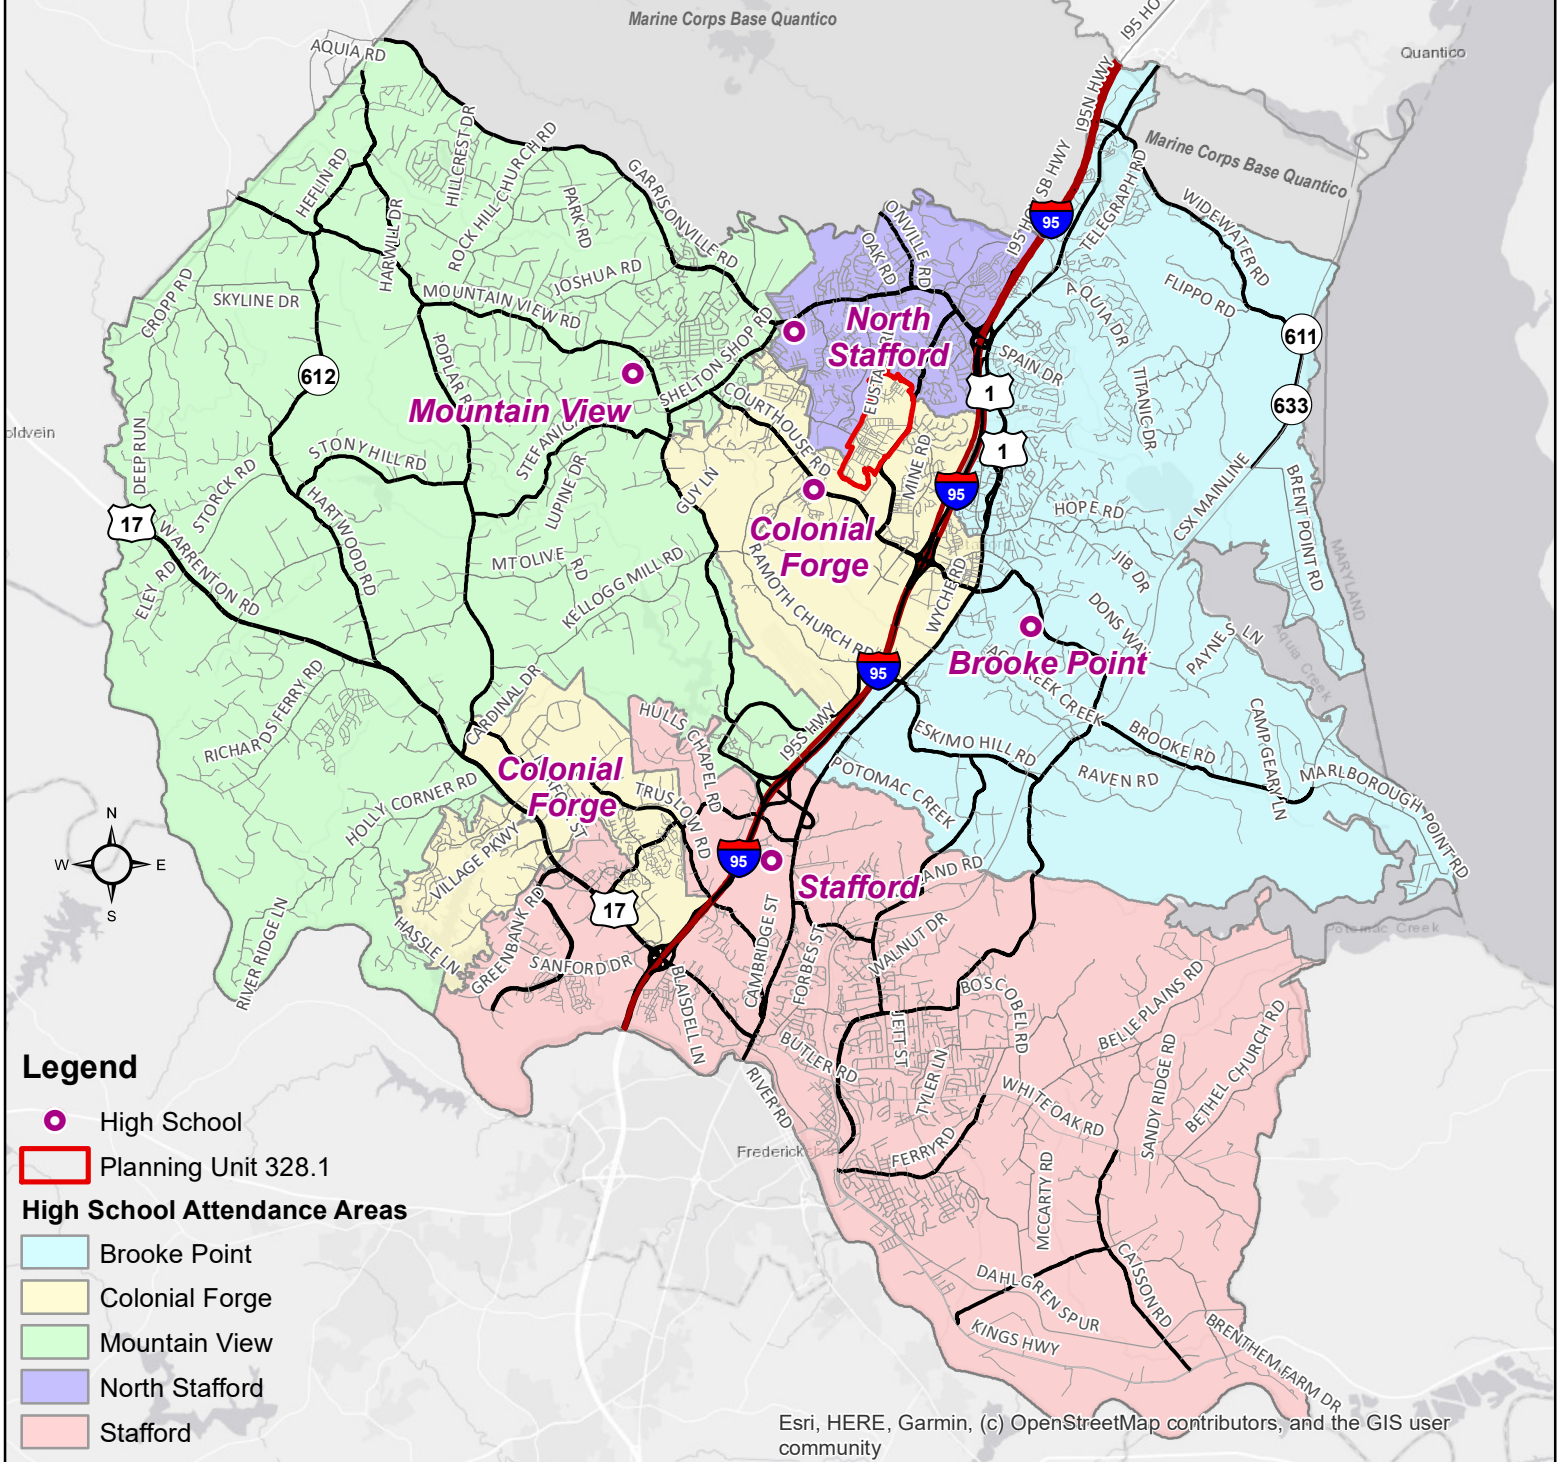

High School Boundaries 2025-26 School Year

Phased Redistricting Schedule for Planning Unit 328.1

School Year	Assigned to Colonial Forge	Remain at North Stafford
2024-25	9th only	10th, 11th, and 12th
2025-26	9th and 10th	11th and 12th
2026-27	9th, 10th, and 11th	12th

Note:
Transportation will be provided to all students.

Legend

- High School
- Planning Unit 328.1
- High School Attendance Areas**
- Brooke Point
- Colonial Forge
- Mountain View
- North Stafford
- Stafford