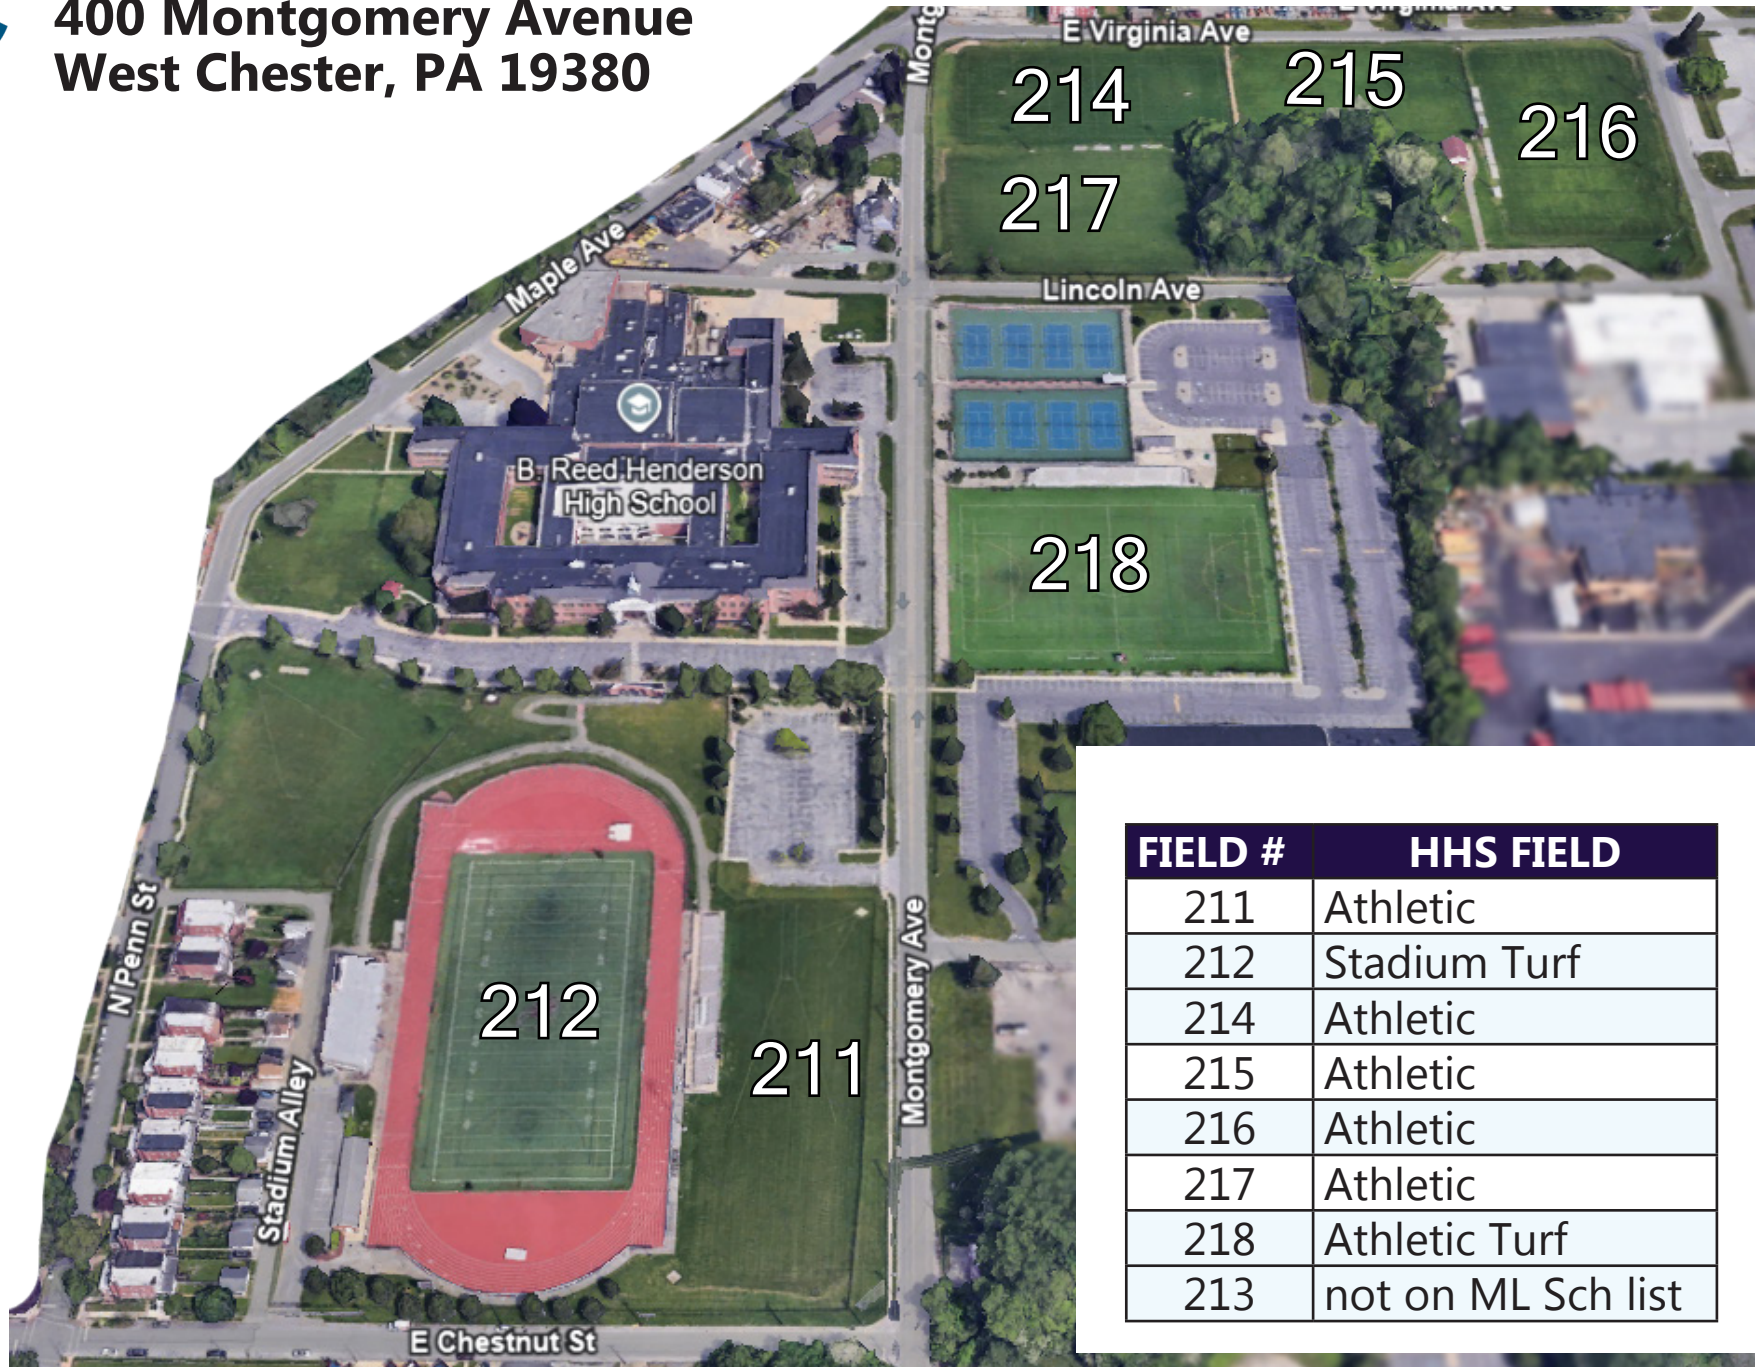

**WEST CHESTER AREA SCHOOL DISTRICT FIELDS**  
**Peirce Middle School**  
**1314 Burke Road, West Chester, PA 19380**

<b>FIELD NUMBER</b>	<b>TYPE OF FIELD</b>
261A	Baseball
261B	Field Hockey
262A	Softball
262B	Soccer
263	Athletic
264	Athletic

# WEST CHESTER AREA SCHOOL DISTRICT FIELDS

Henderson High School  
400 Montgomery Avenue  
West Chester, PA 19380

FIELD #	HHS FIELD
211	Athletic
212	Stadium Turf
214	Athletic
215	Athletic
216	Athletic
217	Athletic
218	Athletic Turf
213	not on ML Sch list