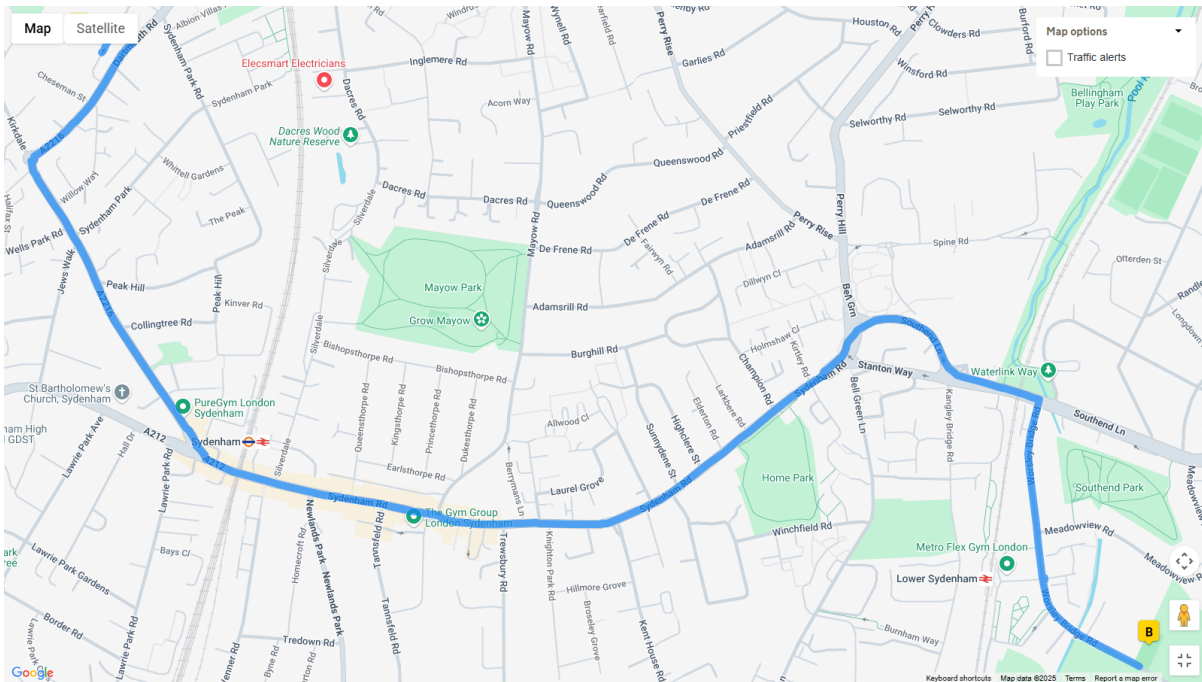

From the direction of Sydenham School -

You can take the 450, 194 or 202 bus to Kirtley Road, Bell Green and walk.

The sports ground can be entered via Worsley Bridge Road. It is clearly labelled as 'Sydenham High Sports Ground' and is a 4 minute walk from Lower Sydenham Station. A member of staff will be on the gate to greet your child and direct them to their year group zone.

By Bus

From Bell Green a 352 (towards Bromley North) can be taken 4 stops to 'Lower Sydenham Station' and a short walk to the sports ground.