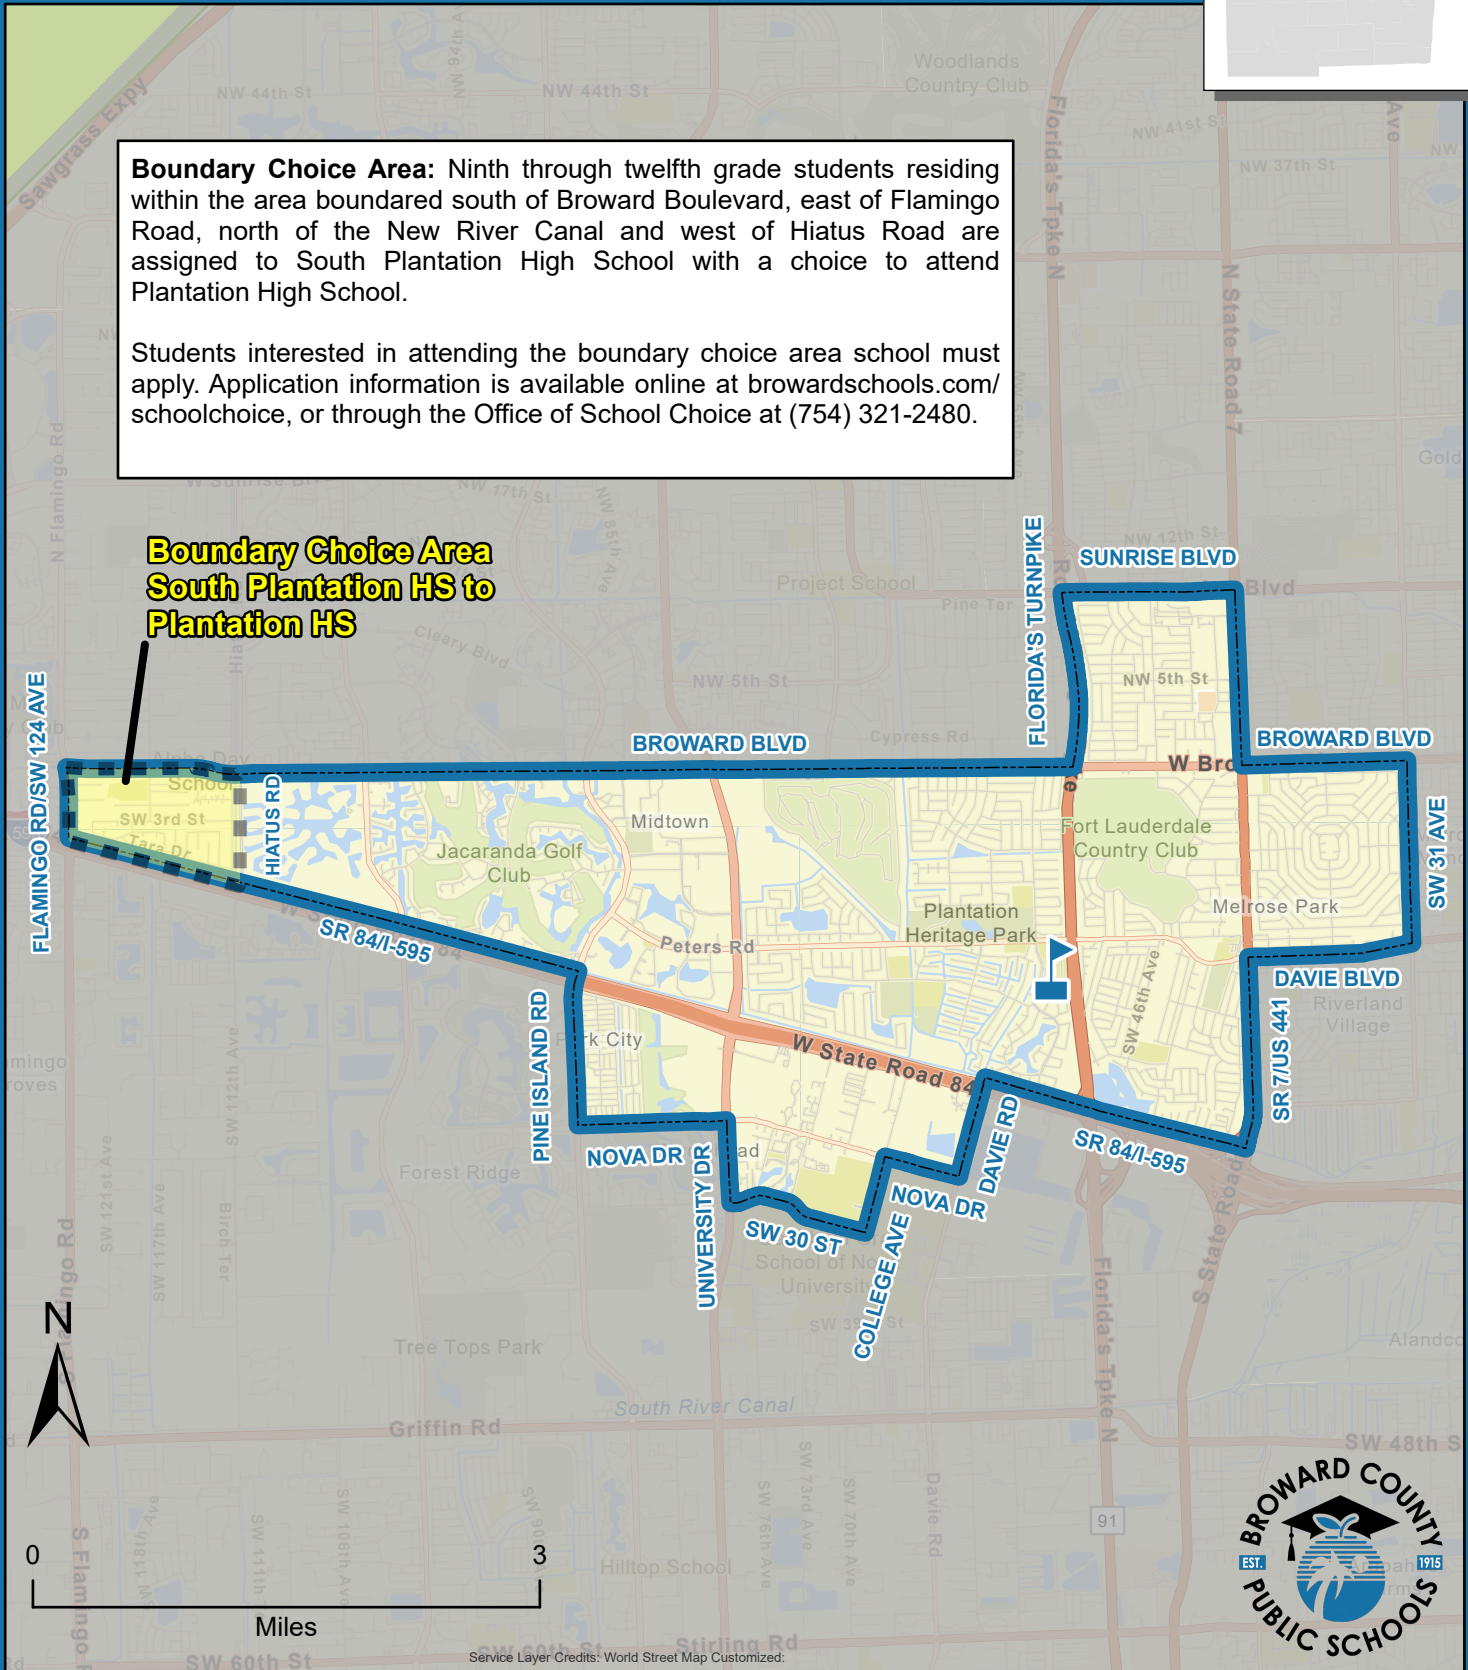

# SOUTH PLANTATION HIGH SCHOOL

1300 PALADIN WAY  
PLANTATION, FLORIDA 33317  
754-323-1950

**Boundary Choice Area**  
Magnet School

**Boundary Choice Area:** Ninth through twelfth grade students residing within the area bounded south of Broward Boulevard, east of Flamingo Road, north of the New River Canal and west of Hiatus Road are assigned to South Plantation High School with a choice to attend Plantation High School.

Students interested in attending the boundary choice area school must apply. Application information is available online at [browardschools.com/schoolchoice](http://browardschools.com/schoolchoice), or through the Office of School Choice at (754) 321-2480.

**Boundary Choice Area**  
**South Plantation HS to**  
**Plantation HS**

**SOUTH PLANTATION**

THIS MAP IS FOR CONCEPTUAL PURPOSES ONLY AND SHOULD NOT BE USED FOR LEGAL BOUNDARY DETERMINATIONS