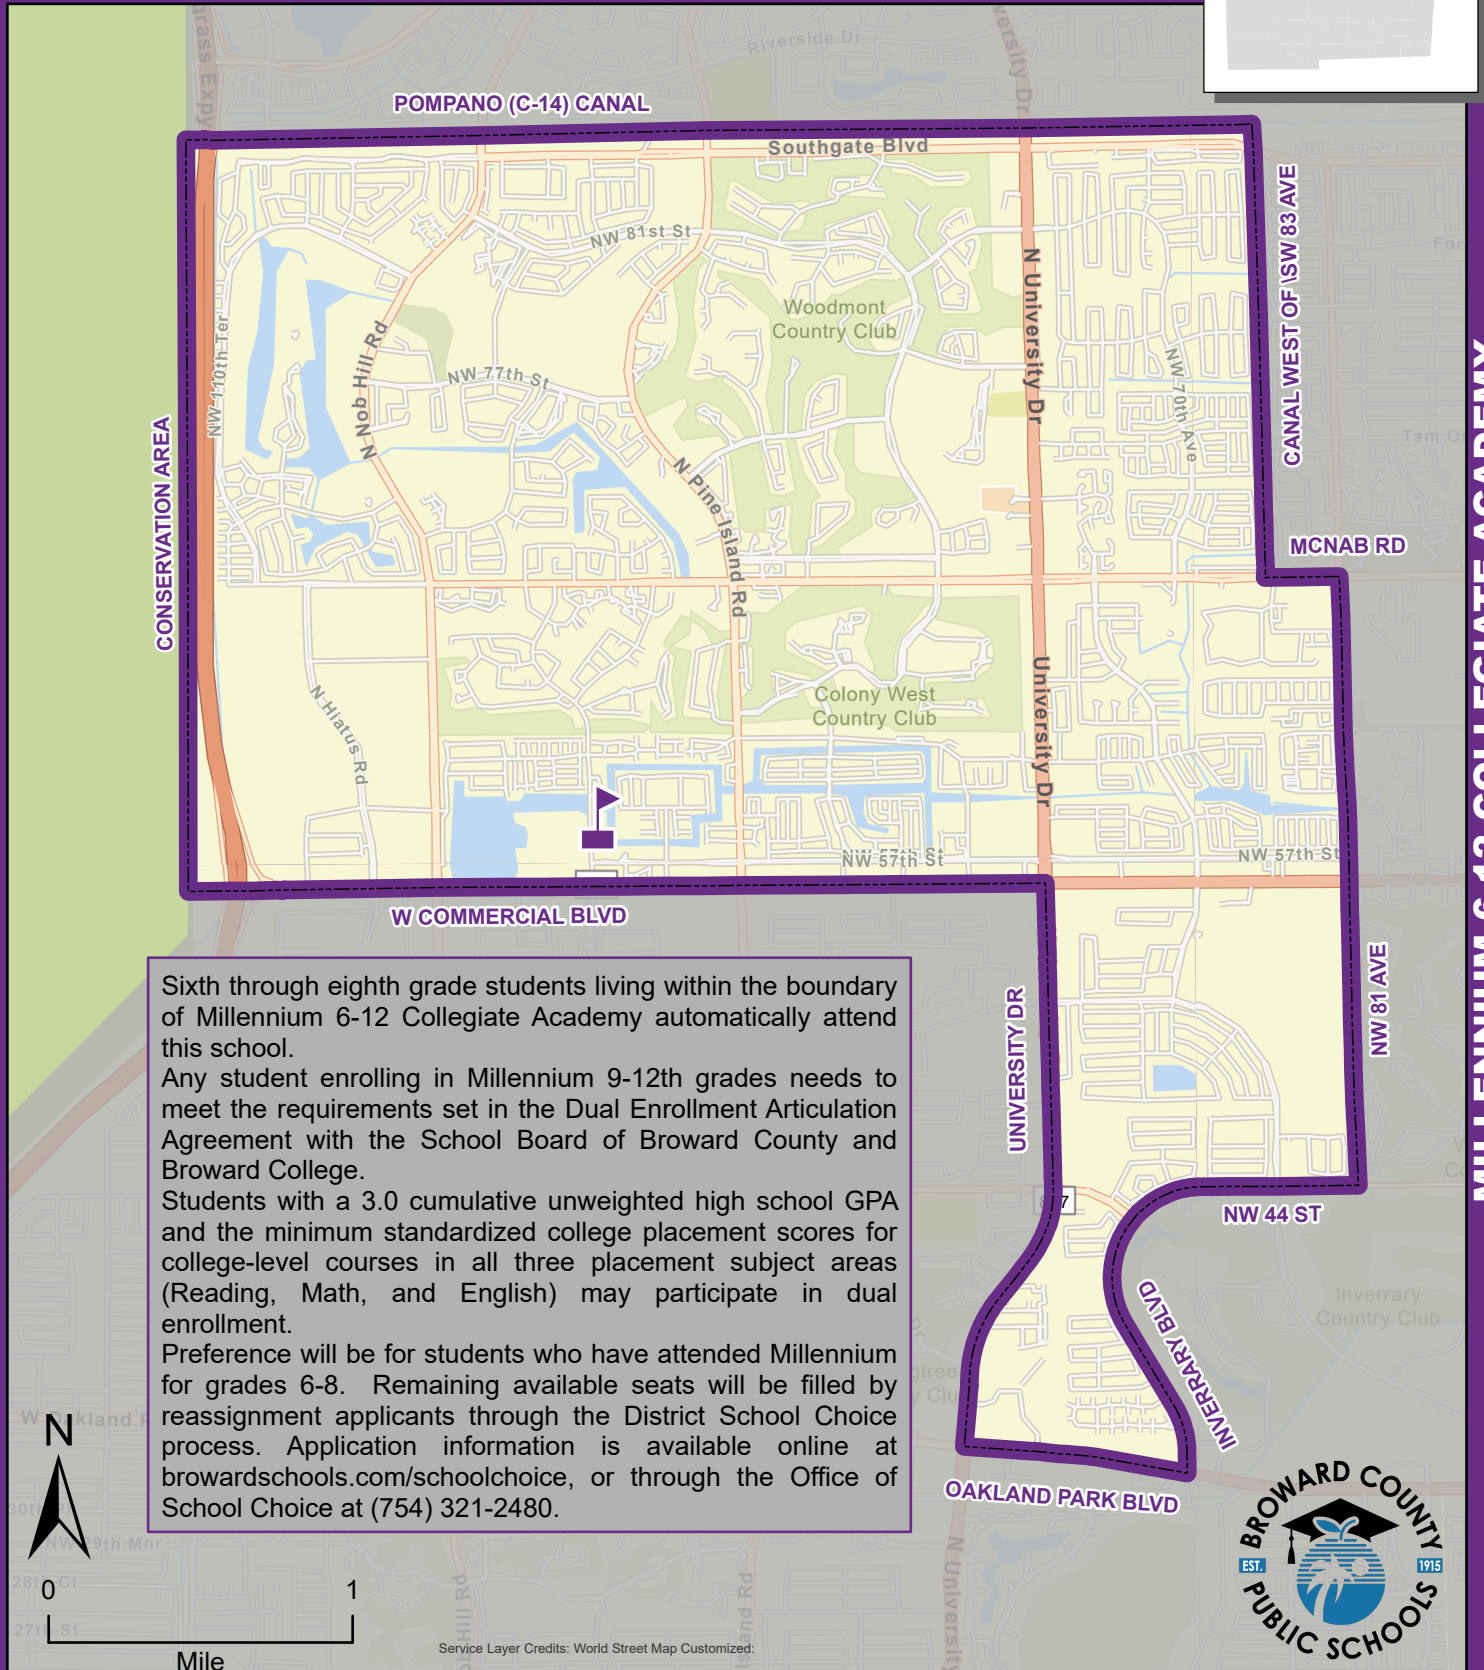

MILLENNIUM 6-12 COLLEGIATE ACADEMY

5803 NW 94 AVENUE
TAMARAC, FLORIDA 33321
754-322-3900

Sixth through eighth grade students living within the boundary of Millennium 6-12 Collegiate Academy automatically attend this school.

Any student enrolling in Millennium 9-12th grades needs to meet the requirements set in the Dual Enrollment Articulation Agreement with the School Board of Broward County and Broward College.

Students with a 3.0 cumulative unweighted high school GPA and the minimum standardized college placement scores for college-level courses in all three placement subject areas (Reading, Math, and English) may participate in dual enrollment.

Preference will be for students who have attended Millennium for grades 6-8. Remaining available seats will be filled by reassignment applicants through the District School Choice process. Application information is available online at browardschools.com/schoolchoice, or through the Office of School Choice at (754) 321-2480.

MILLENNIUM 6-12 COLLEGIATE ACADEMY

THIS MAP IS FOR CONCEPTUAL PURPOSES ONLY AND SHOULD NOT BE USED FOR LEGAL BOUNDARY DETERMINATIONS