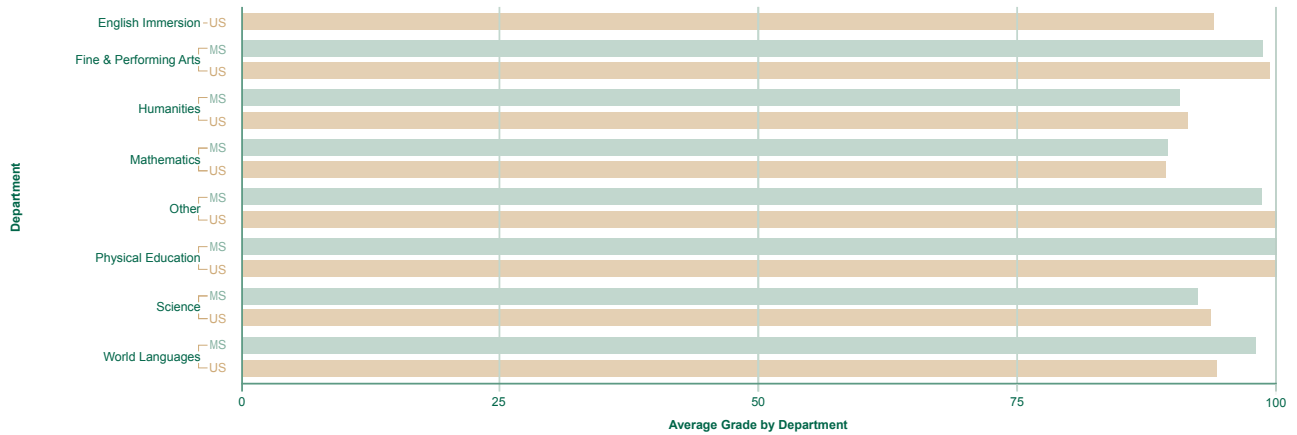

2023-2024 Grade Averages by Department

2024-2025 Upper School Course Offerings

HUMANITIES

AP Comparative Government
AP Economics
AP English Language & Composition
AP English Literature & Composition
AP Modern World History
AP United States History
American Gov't. & Modern Politics
American Literature & Composition
Bible & World Religion Studies
Contemporary Literature & Composition
English Literature & Composition
English Social Sciences
United States History
World Literature & Composition
World History

ENGLISH IMMERSION

(9B) Literature & Composition
(9B) Social Sciences
(10B) World Literature & Composition
(10B) World History

WORLD LANGUAGES

AP French Language & Culture
AP Mandarin Language & Culture
AP Spanish Language & Culture
French I - II - III
French II - III - IV - V Honors
Mandarin I - II - III
Mandarin II - III - IV - V Honors
Spanish I - II - III
Spanish II - III - IV - V Honors

MATHEMATICS

AP Calculus AB
AP Calculus BC
AP Statistics
Algebra I
Algebra II
Calculus
Finite Mathematics
Geometry
Pre Calculus
Pre Calculus Honors
Statistical Reasoning in Sports

SCIENCE

AP Biology
AP Chemistry
AP Environmental Science
AP Physics 1
AP Physics 2
Anatomy & Physiology
Biology I
Biology II Environmental Science
Chemistry I
Sci. Research I - Psych. Methods

ELECTIVES

AP Computer Science Principles
AP Psychology
Advanced Engineering Applications
Intro to Sports Medicine
Weight Training (Co-Ed)
Weight Training (Girls)

FINE ARTS

AP Studio Art
Advanced Dance
Advanced Performance
Advanced Singers
Advanced Technical Theater
Advanced Visual Design
Chorus
Film Production & Photography
Performance
Piano I
Piano II/III
Technical Theater
Visual Arts