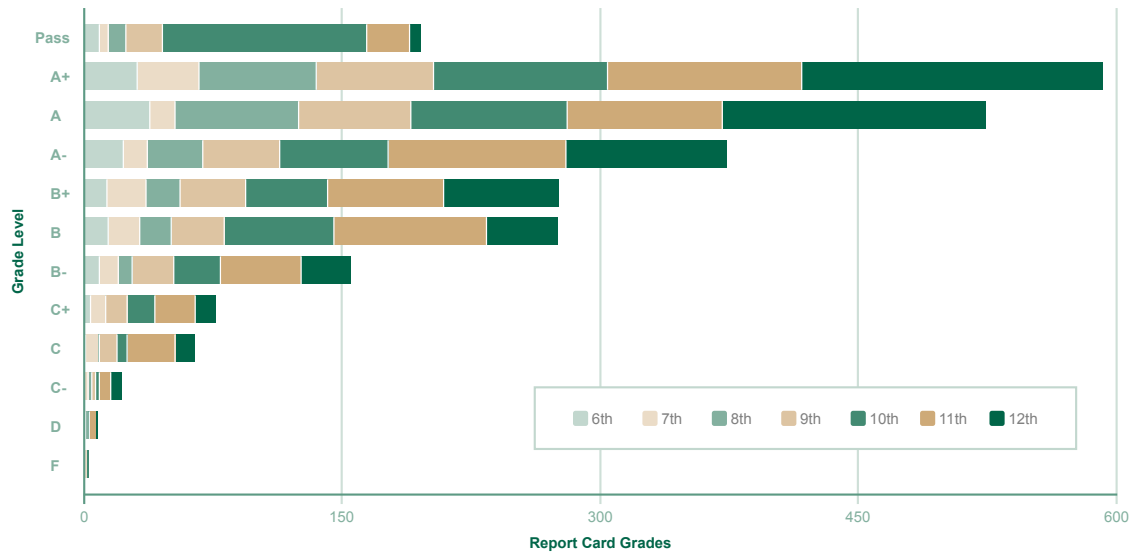

2023-2024 Grade Distribution by Grade Level