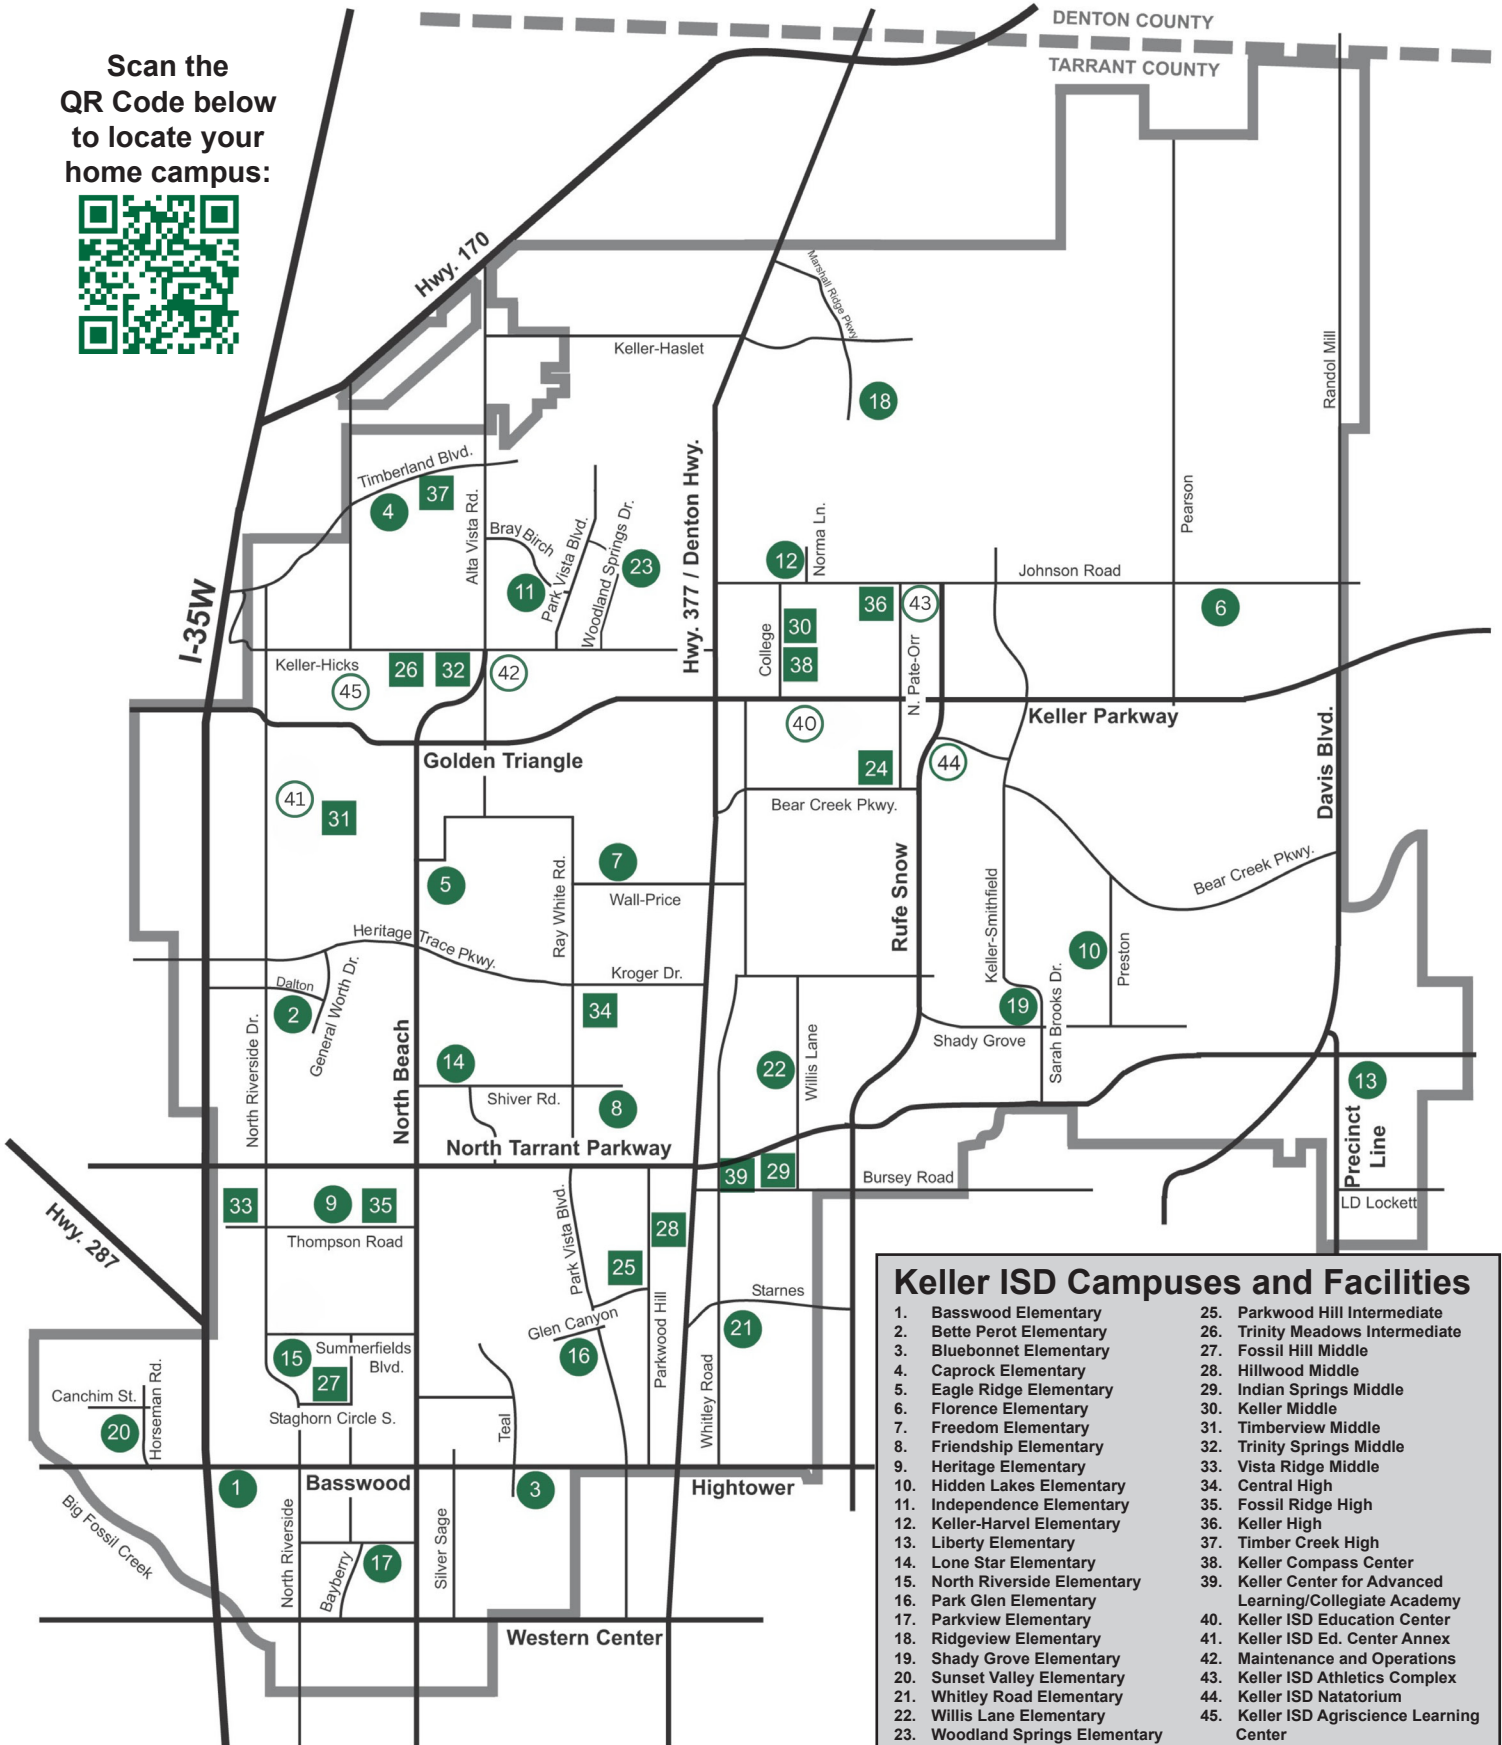

Keller ISD Campus Locator Map

Scan the QR Code below to locate your home campus:

- ### Keller ISD Campuses and Facilities
- | | |
|---------------------------------|--|
| 1. Basswood Elementary | 25. Parkwood Hill Intermediate |
| 2. Bette Perot Elementary | 26. Trinity Meadows Intermediate |
| 3. Bluebonnet Elementary | 27. Fossil Hill Middle |
| 4. Caprock Elementary | 28. Hillwood Middle |
| 5. Eagle Ridge Elementary | 29. Indian Springs Middle |
| 6. Florence Elementary | 30. Keller Middle |
| 7. Freedom Elementary | 31. Timberview Middle |
| 8. Friendship Elementary | 32. Trinity Springs Middle |
| 9. Heritage Elementary | 33. Vista Ridge Middle |
| 10. Hidden Lakes Elementary | 34. Central High |
| 11. Independence Elementary | 35. Fossil Ridge High |
| 12. Keller-Harvel Elementary | 36. Keller High |
| 13. Liberty Elementary | 37. Timber Creek High |
| 14. Lone Star Elementary | 38. Keller Compass Center |
| 15. North Riverside Elementary | 39. Keller Center for Advanced Learning/Collegiate Academy |
| 16. Park Glen Elementary | 40. Keller ISD Education Center |
| 17. Parkview Elementary | 41. Keller ISD Ed. Center Annex |
| 18. Ridgeview Elementary | 42. Maintenance and Operations |
| 19. Shady Grove Elementary | 43. Keller ISD Athletics Complex |
| 20. Sunset Valley Elementary | 44. Keller ISD Natatorium |
| 21. Whitley Road Elementary | 45. Keller ISD Agriscience Learning Center |
| 22. Willis Lane Elementary | |
| 23. Woodland Springs Elementary | |
| 24. Bear Creek Intermediate | |