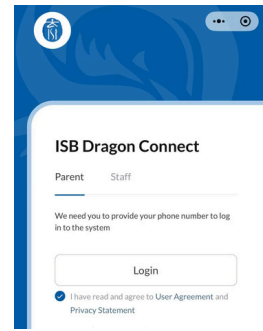

Dear ISB Families,

Welcome aboard! This page offers quick access to essential tools and resources to help you settle into the ISB community.

Simply scan the QR codes below to learn more about each topic.

WeChat Mini Program

Access ISB's very own WeChat mini program by scanning here.

Use ISB's WeChat Mini Program to:

- Read the ISB Weekly newsletter
- Re-enrollment in January
- Submit absence requests
- Update health, passport & visa information
- Book venues and track student buses
- Rent Dragon Bikes, get a vehicle pass and more