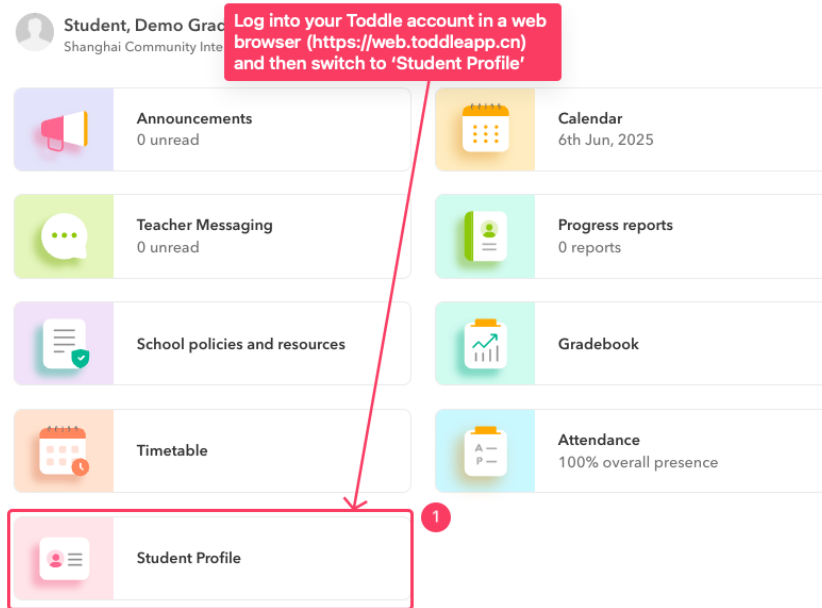

Please note that to download your child's Toddle portfolio, you must log into Toddle in a web browser at <https://web.toddleapp.cn>. This feature **is not** available in the Toddle Family app.