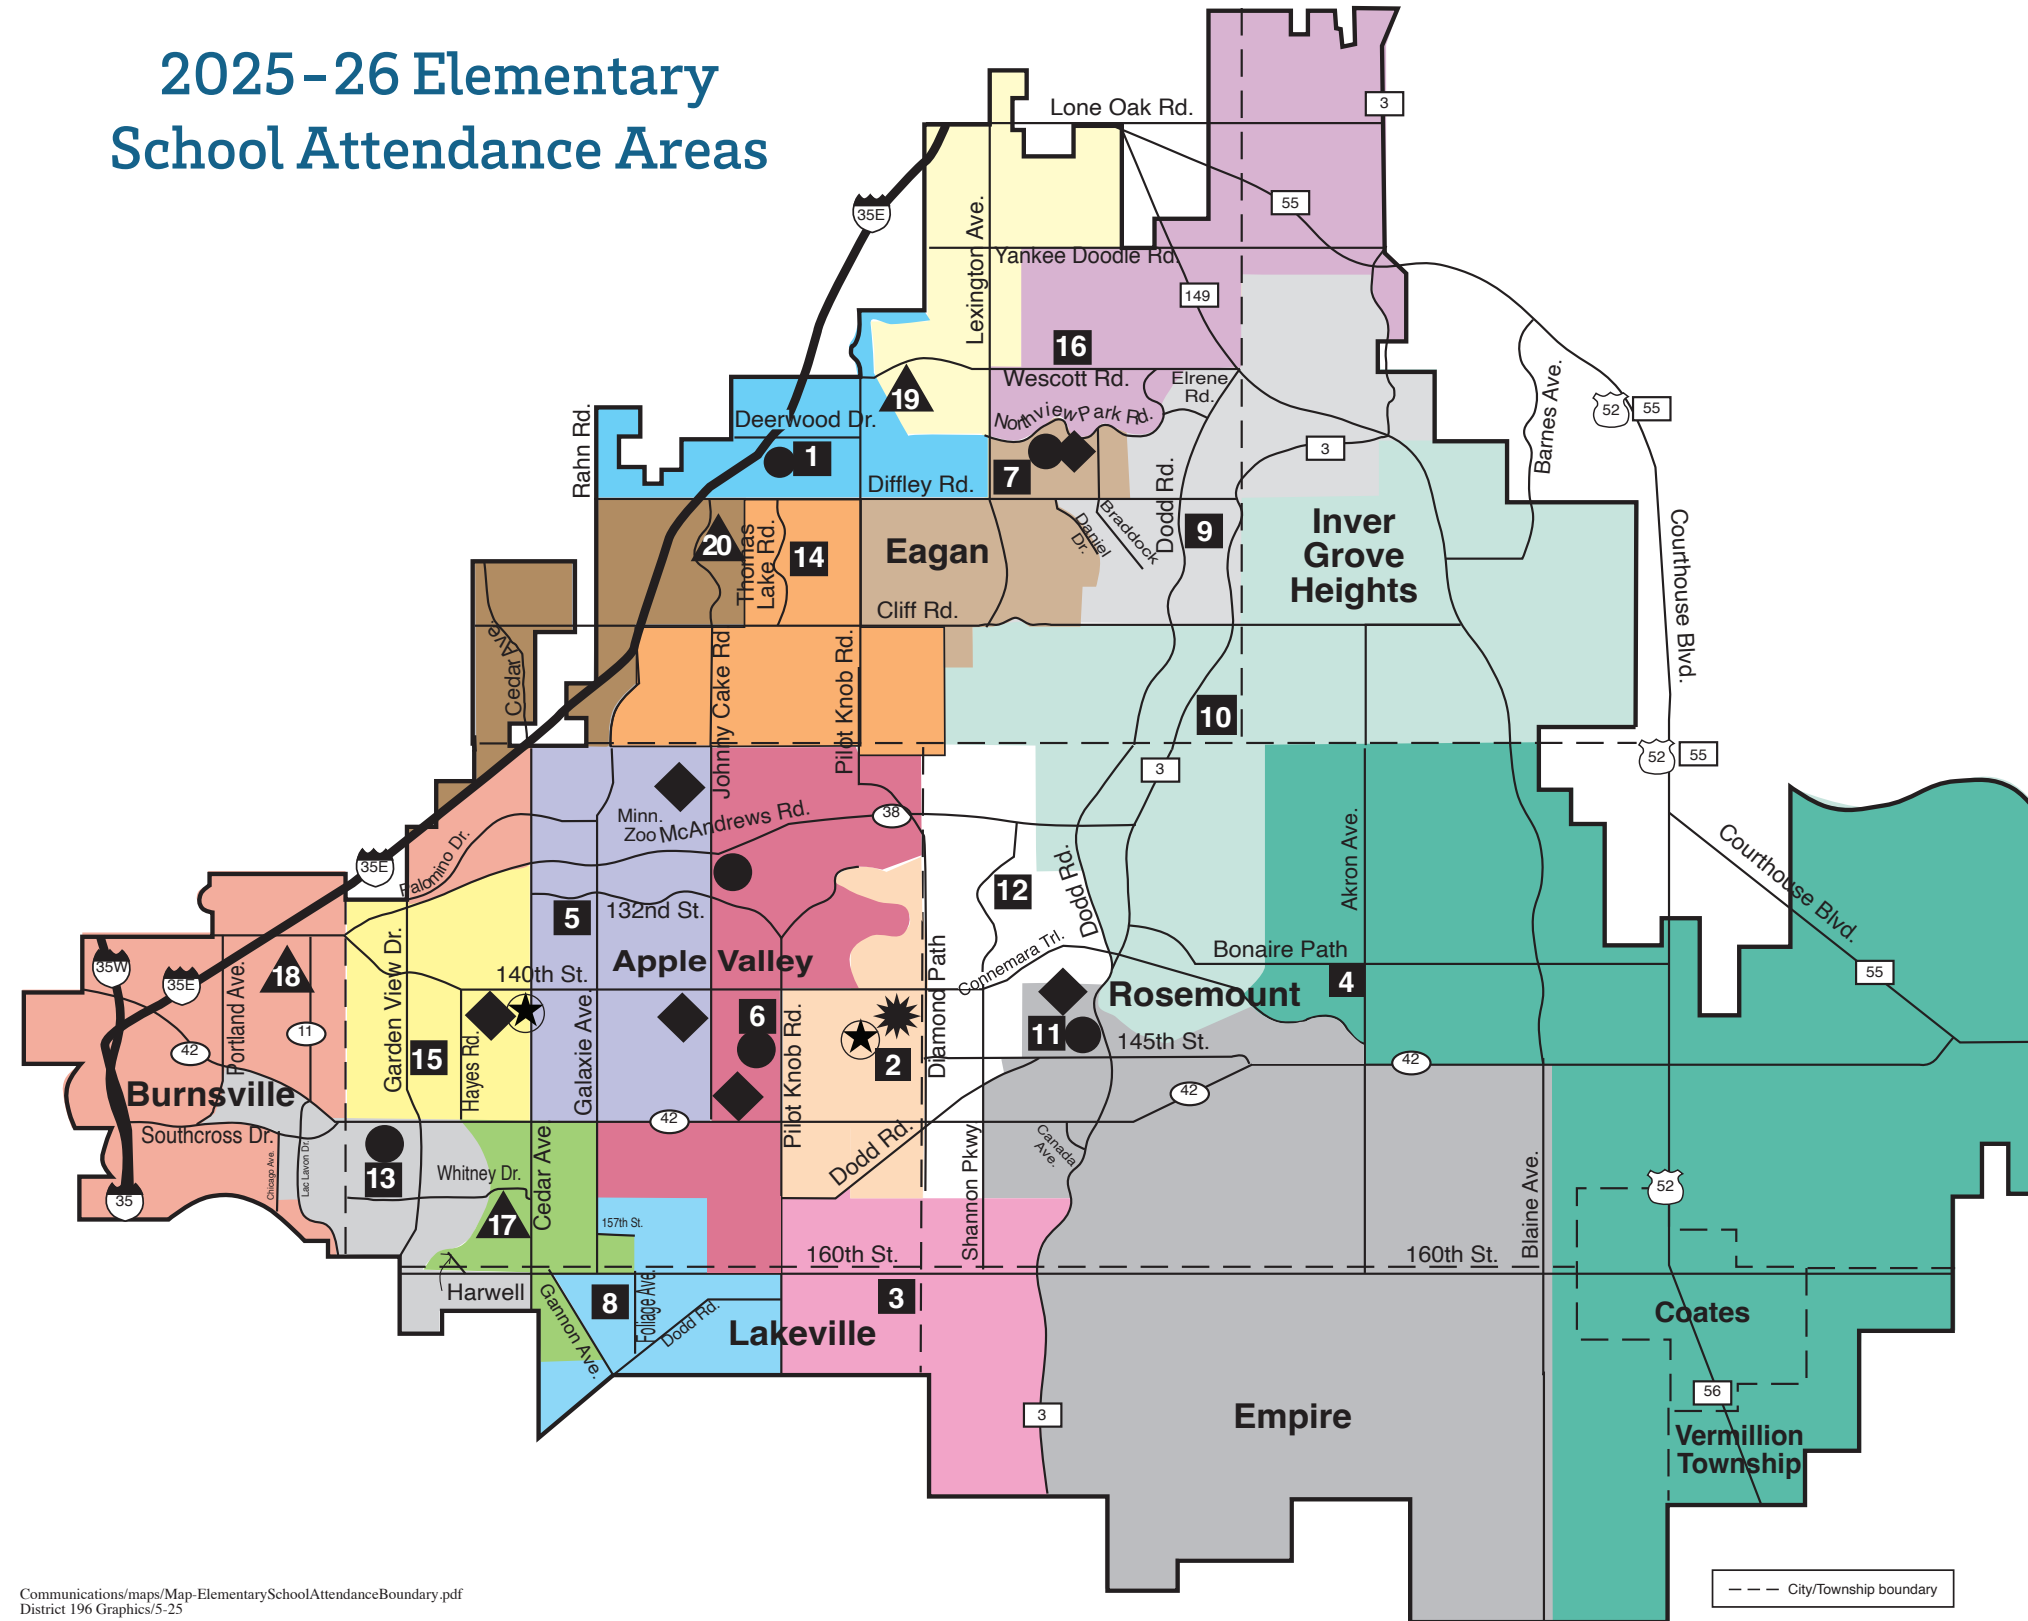

**DISTRICT 196**  
One District. Infinite Possibilities.

Rosemount  
Apple Valley  
Eagan  
Public Schools

## 2025-26 Elementary School Attendance Areas

### Elementary Schools

- 1 Deerwood
- 2 Diamond Path
- 3 East Lake
- 4 Emerald Trail
- 5 Greenleaf
- 6 Highland
- 7 Northview
- 8 Parkview
- 9 Pinewood
- 10 Red Pine
- 11 Rosemount
- 12 Shannon Park
- 13 Southview
- 14 Thomas Lake
- 15 Westview
- 16 Woodland