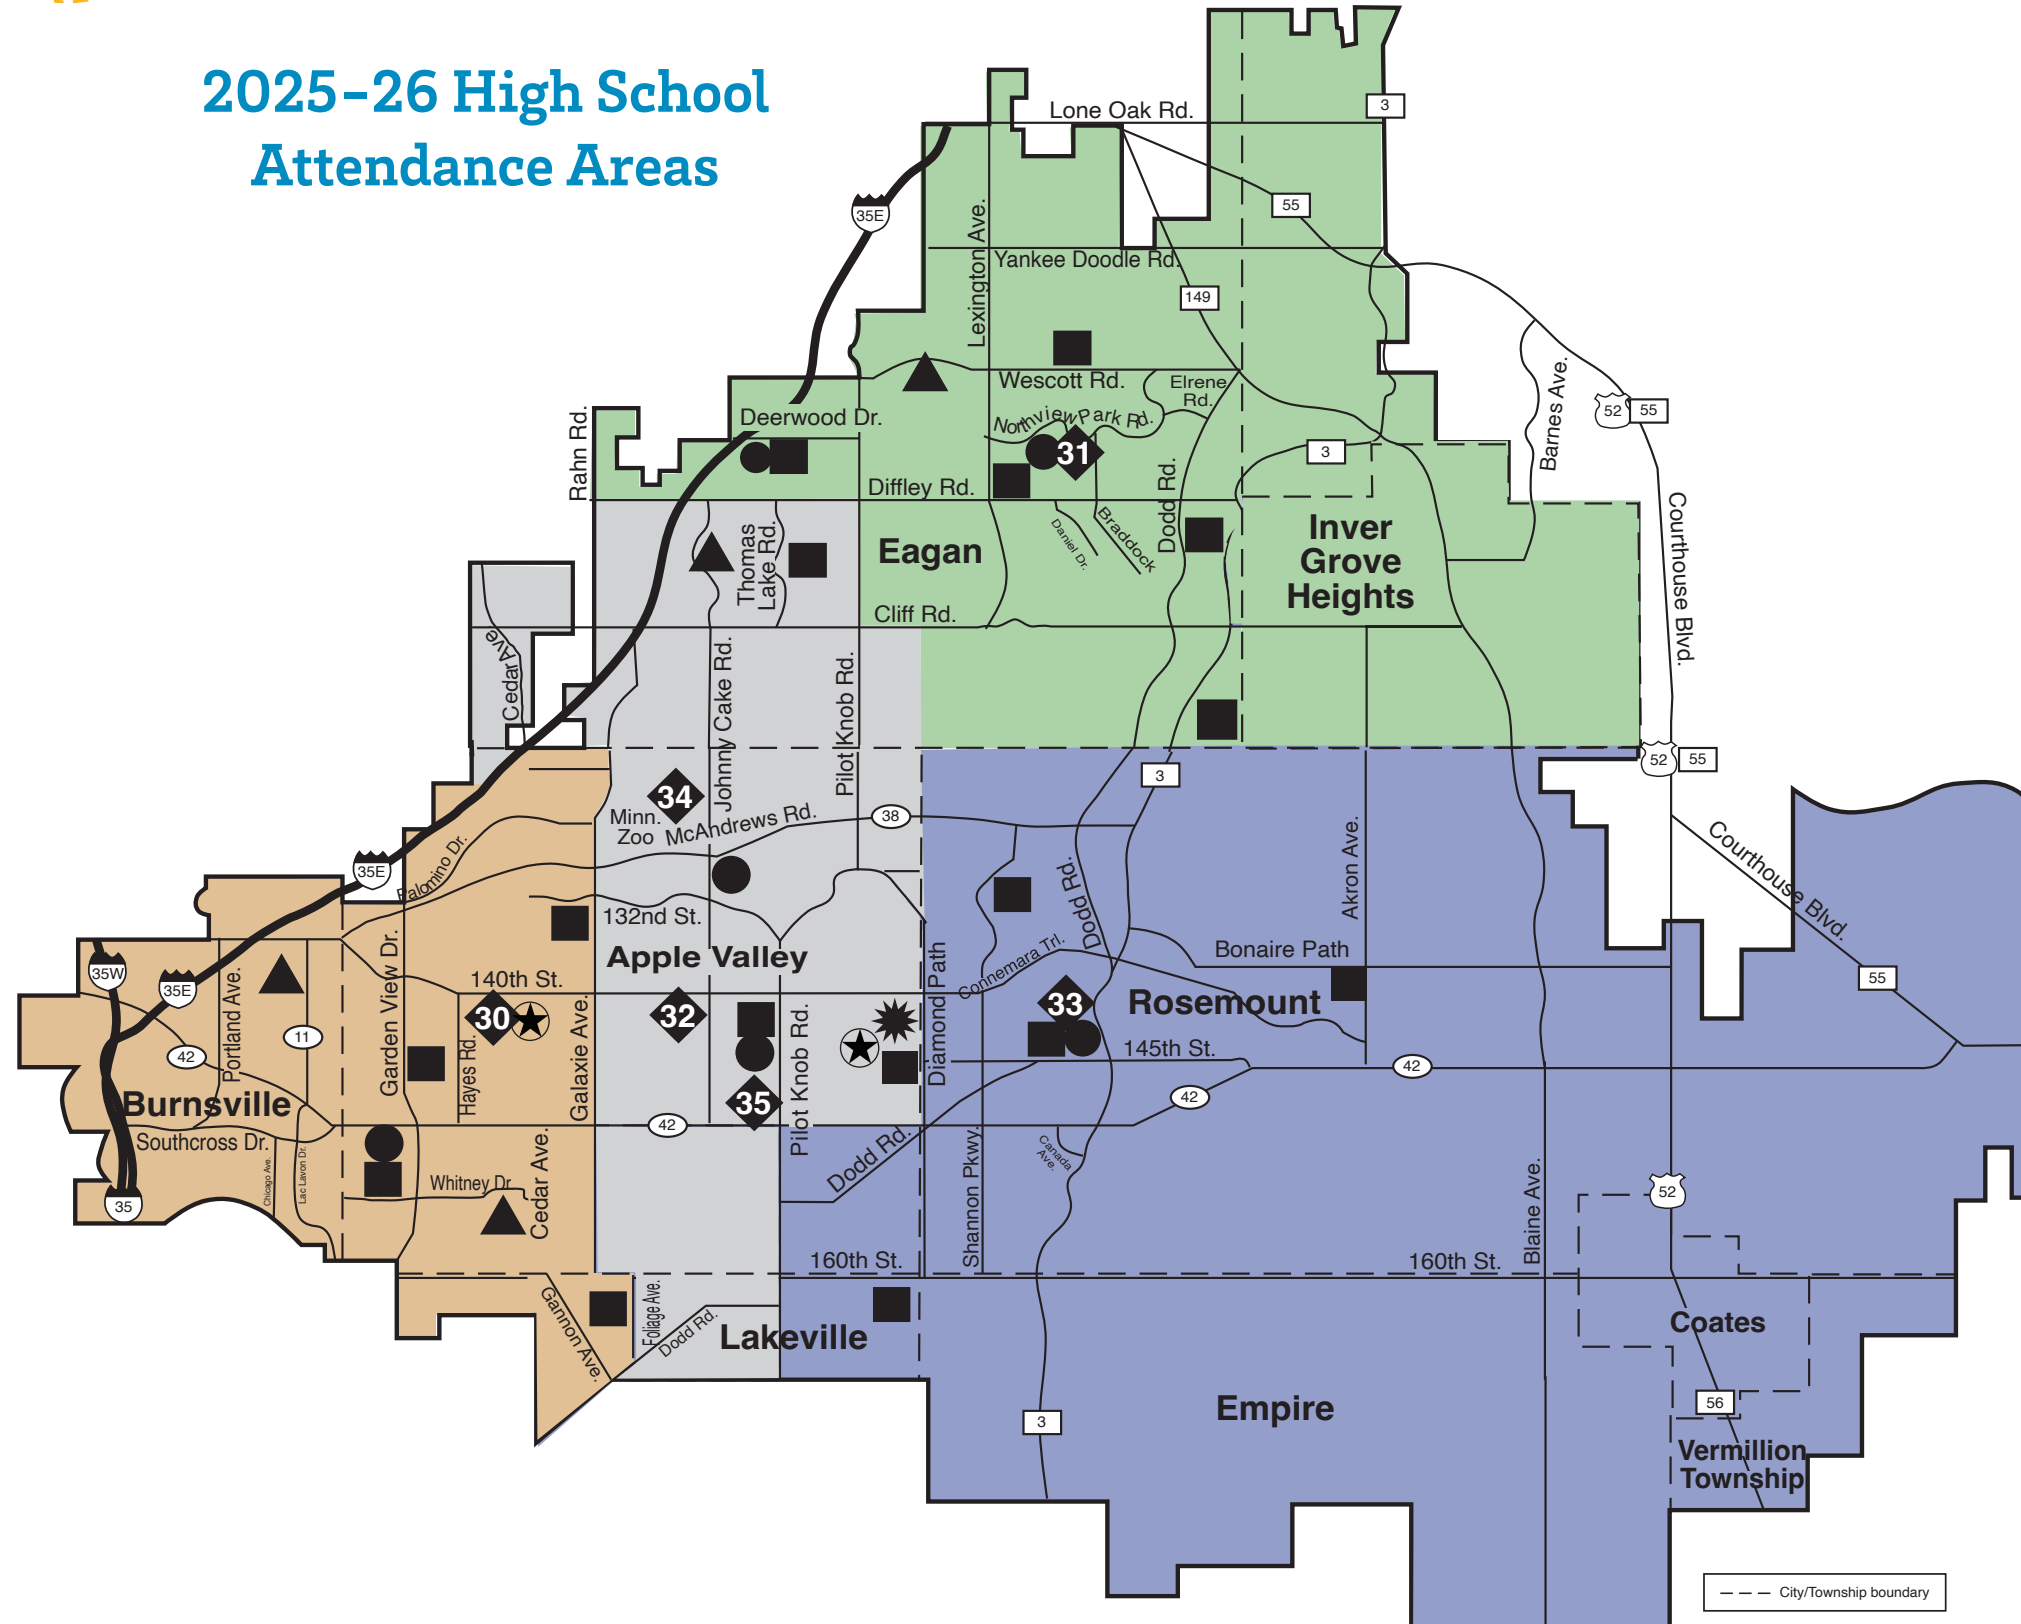

**DISTRICT 196**

One District. Infinite Possibilities.

Rosemount  
Apple Valley  
Eagan  
Public Schools

## 2025-26 High School Attendance Areas

**◆ High Schools**

- 30 Apple Valley
- 31 Eagan
- 32 Eastview
- 33 Rosemount
- 34 School of Environmental Studies  
(optional high school for juniors and seniors)
- 35 Area Learning Center  
(alternative high school program)

**■ Elementary schools**

**▲ Elementary magnet schools**

**● Middle schools**

**★ Dakota Ridge School**  
(special education school for district students)

**☆ Learning Centers**