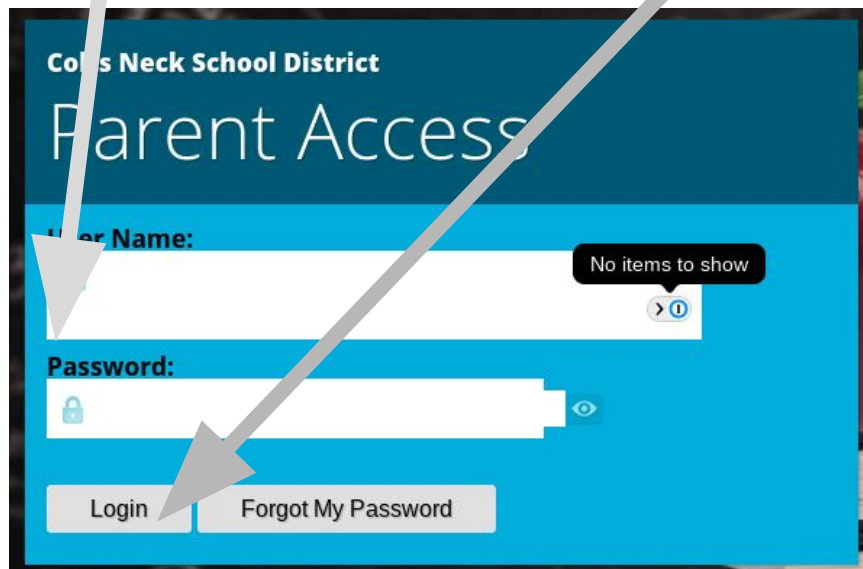

Looking Up Google Credentials in Genesis Parent Portal

1. Navigate to the Genesis Parent Portal :
<https://parents.c2.genesisedu.net/coltsneck>

2. Enter your Username and password and click Login.

3. Once logged in, Select Documents under Student Data.
4. Click on Google Login Info.