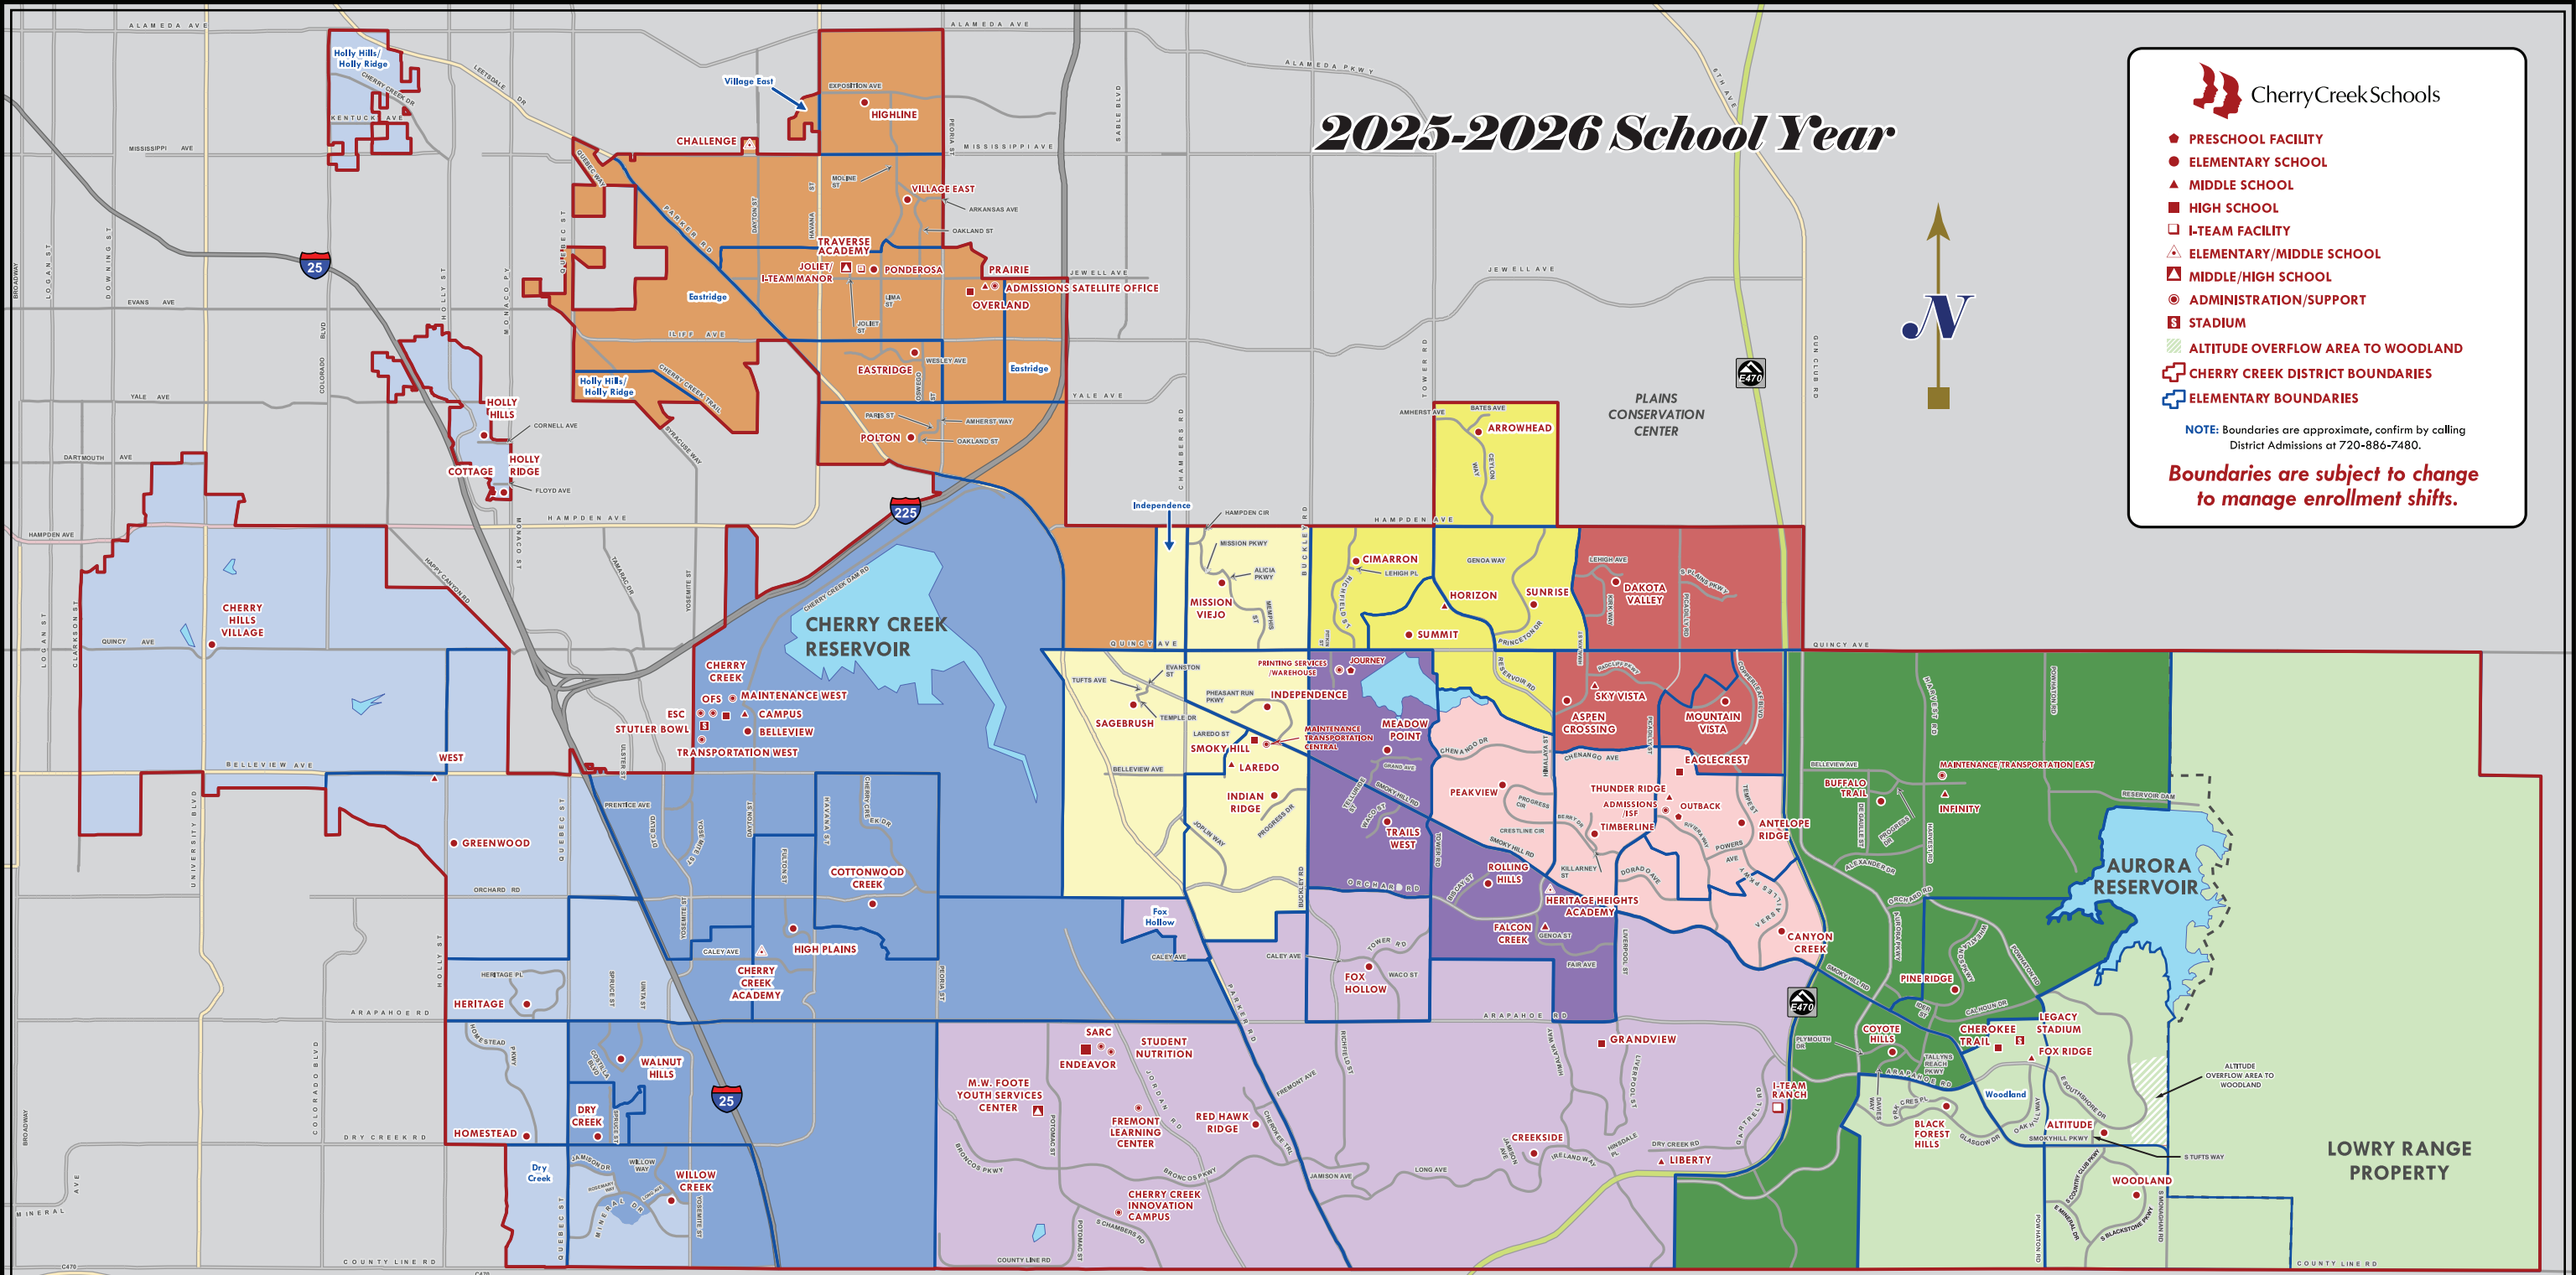

2025-2026 School Year

- PRESCHOOL FACILITY
- ELEMENTARY SCHOOL
- ▲ MIDDLE SCHOOL
- HIGH SCHOOL
- I-TEAM FACILITY
- △ ELEMENTARY/MIDDLE SCHOOL
- ▲ MIDDLE/HIGH SCHOOL
- Ⓜ ADMINISTRATION/SUPPORT
- Ⓢ STADIUM
- ALTITUDE OVERFLOW AREA TO WOODLAND
- CHERRY CREEK DISTRICT BOUNDARIES
- ELEMENTARY BOUNDARIES

NOTE: Boundaries are approximate, confirm by calling District Admissions at 720-886-7480.

Boundaries are subject to change to manage enrollment shifts.

 Cherokee Trail / Fox Ridge	 Cherry Creek / Campus	 Eaglecrest / Thunder Ridge	 Grandview / Liberty	 Overland / Prairie	 Smoky Hill / Horizon
 Cherokee Trail / Infinity	 Cherry Creek / West	 Eaglecrest / Sky Vista	 Grandview / Falcon Creek	 Smoky Hill / Laredo	