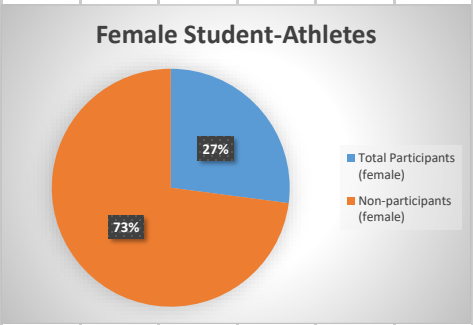

2024-25 FHS Athlete Totals

School Year	School Name	CIF Section	School City	Public or Private	Total Enrollment	Male Students	Female Students	Total Participants (male)	Total Participants (female)
2024-25	Folsom High School	Sac-Joaquin	Folsom	Public	2812	1449	1363	654	369

Sport	Season	Varsity	JV	Frosh/Soph	Totals
Baseball-Boys	Spring	17	14	15	46
Basketball-Boys	Winter	13	14	13	40
Basketball-Girls	Winter	11	10	9	30
Competitive Sport Cheer	Spring	0			0
Cross Country-Boys	Fall	18	21		39
Cross Country-Girls	Fall	11	4		15
Flag Football - Girls	Fall	12			12
Football-Boys	Fall	75	41	53	169
Golf-Boys	Spring	9	19		28
Golf-Girls	Fall	8	13		21
Lacrosse -Boys	Spring	22	19		41
Lacrosse-Girls	Spring	21	21		42
Soccer-Boys	Winter	24	17	20	61
Soccer-Girls	Winter	20	19	20	59
Softball-Girls	Spring	15	17		32
Swim & Dive-Boys	Spring	13	6		19
Swim & Dive-Girls	Spring	13	17		30
Tennis-Boys	Spring	41			41
Tennis-Girls	Fall	19			19
Track & Field-Boys	Spring	32	49		81
Track & Field-Girls	Spring	17	26		43
Volleyball-Boys	Spring	16	15	14	45
Volleyball-Girls	Fall	17	17	16	50
Wrestling-Boys	Winter	25	60		85
Wrestling-Girls	Winter	5	11		16