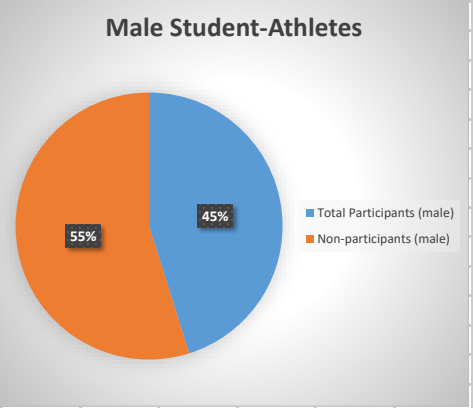

2024-25 FHS Athlete Totals

School Year	School Name	CIF Section	School City	Public or Private	Total Enrollment	Male Students	Female Students	Total Participants (male)	Total Participants (female)
2024-25	Folsom High School	Sac-Joaquin	Folsom	Public	2812	1449	1363	654	369

Sport	Season	Varsity	JV	Frosh/Soph	Totals
Baseball-Boys	Spring	17	14	15	46
Basketball-Boys	Winter	13	14	13	40
Basketball-Girls	Winter	11	10	9	30
Competitive Sport Cheer	Spring	0			0
Cross Country-Boys	Fall	18	21		39
Cross Country-Girls	Fall	11	4		15
Flag Football - Girls	Fall	12			12
Football-Boys	Fall	75	41	53	169
Golf-Boys	Spring	9	19		28
Golf-Girls	Fall	8	13		21
Lacrosse -Boys	Spring	22	19		41
Lacrosse-Girls	Spring	21	21		42
Soccer-Boys	Winter	24	17	20	61
Soccer-Girls	Winter	20	19	20	59
Softball-Girls	Spring	15	17		32
Swim & Dive-Boys	Spring	13	6		19
Swim & Dive-Girls	Spring	13	17		30
Tennis-Boys	Spring	41			41
Tennis-Girls	Fall	19			19
Track & Field-Boys	Spring	32	49		81
Track & Field-Girls	Spring	17	26		43
Volleyball-Boys	Spring	16	15	14	45
Volleyball-Girls	Fall	17	17	16	50
Wrestling-Boys	Winter	25	60		85
Wrestling-Girls	Winter	5	11		16