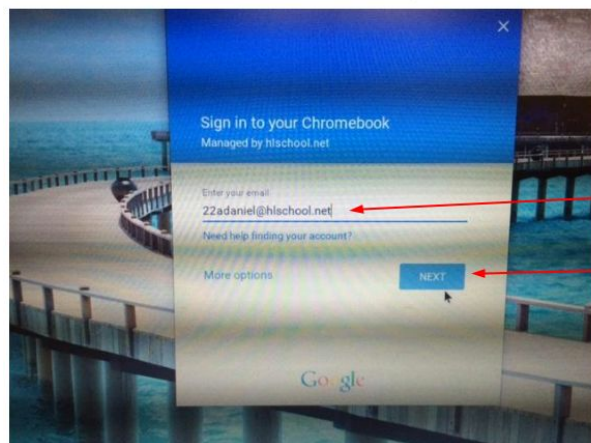

Student Login

For Ohio Air Browser EOY Testing click here on the apps. No need to login

For MAPS testing click here. No need to login

Student Login

To Login click on add person

Student Login

Type In Username as shown