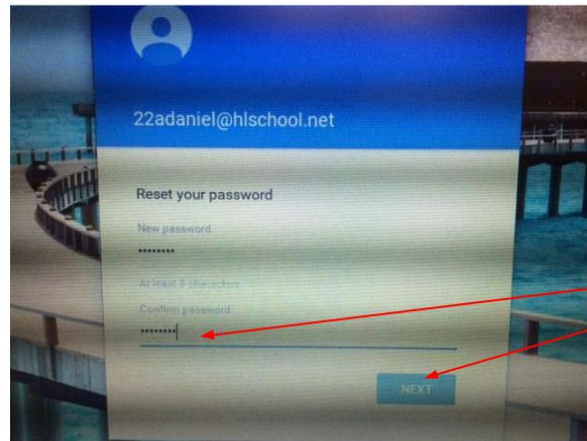

Student Login

For Ohio Air Browser EOY Testing click here on the apps. No need to login

For MAPS testing click here. No need to login

Student Login

To Login click on add person

Student Login

Type In Username as shown

Then click next

Student Login

Type in password given by teacher.

Then click next.

Student Login

First Time logging in it will want you to reset your password.

Must be at least 8 characters and not a common word.

A good example is:

pizza015

Confirm Password

Then click next

Student Login

The Chrome Browser screen will pop up to home page and google docs tab.

An Web URLs that you want loaded for the whole group will show up here.