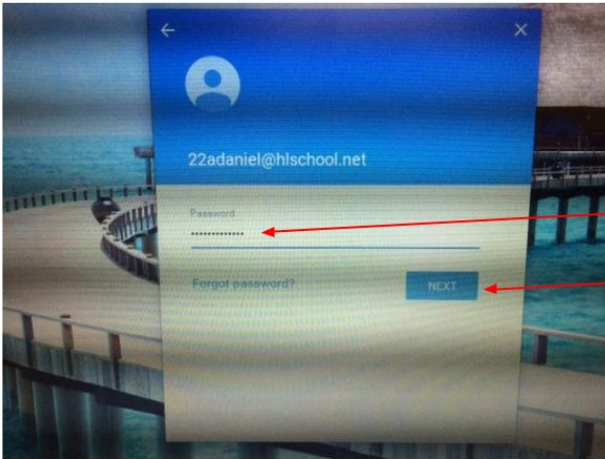

Student Login

For Ohio Air Browser EOY Testing click here on the apps. No need to login

For MAPS testing click here. No need to login

Student Login

To Login click on add person

Student Login

Type In Username as shown

Then click next

Student Login

Type in password given by teacher.

Then click next.

Student Login

First Time logging in it will want you to reset your password.

Must be at least 8 characters and not a common word.