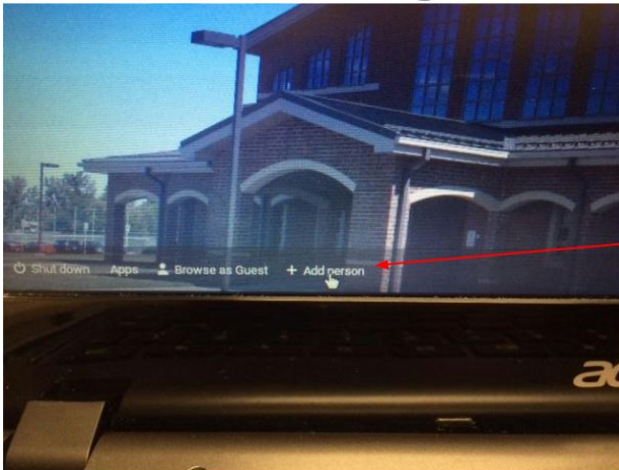

Student Login

For Ohio Air Browser EOY Testing click here on the apps. No need to login

For MAPS testing click here. No need to login

Student Login

To Login click on add person

Student Login

Type In Username as shown