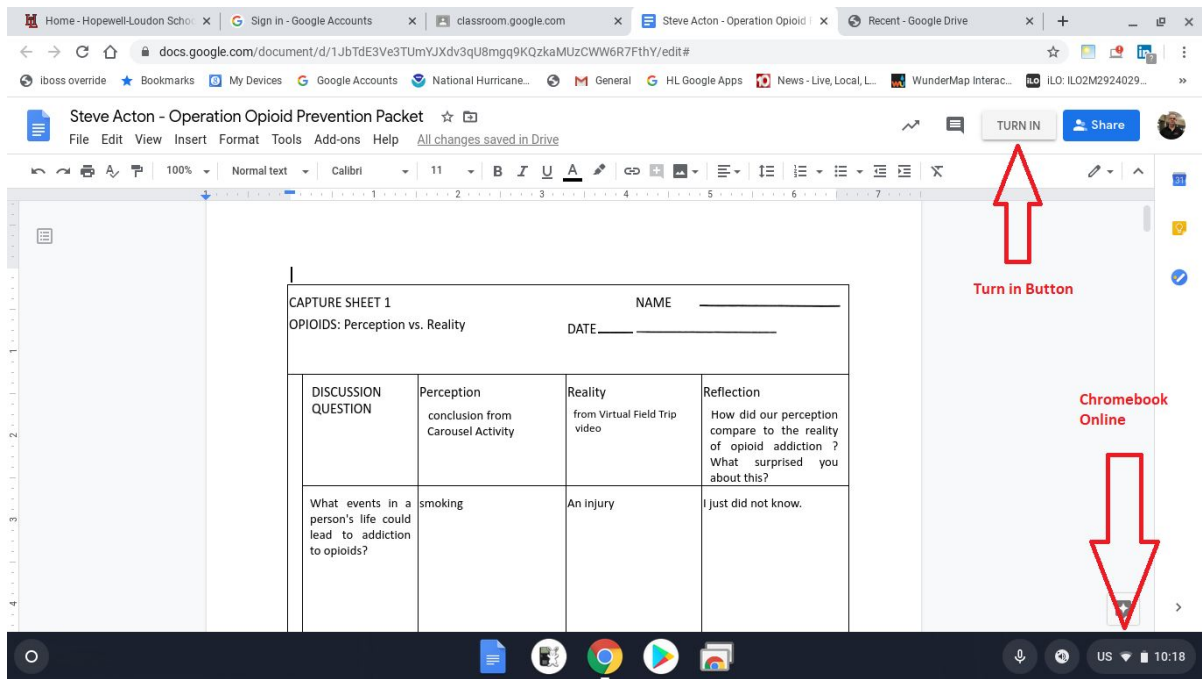

1. In order to turn in assignment you will need to get back on WIFI somewhere then open assignment and then click turn in button.

If you can't use your phone as a Hotspot, here is a listing of free WIFI locations.

Chieftain Gym parking lot has school wifi 24/7

Tiffin	Fostoria
Wendy's	Wendy's
Taco Bell	Taco Bell
McDonalds	McDonalds
Bob Evans	Bob Evans
Kroger	Kroger
Walmart	Flippin Jimmy's
Jimmy Johns	Express Laundry Depot Near Kroger
Subway	
Dennys	
Chipotle	
Bailiwicks Coffee Shop