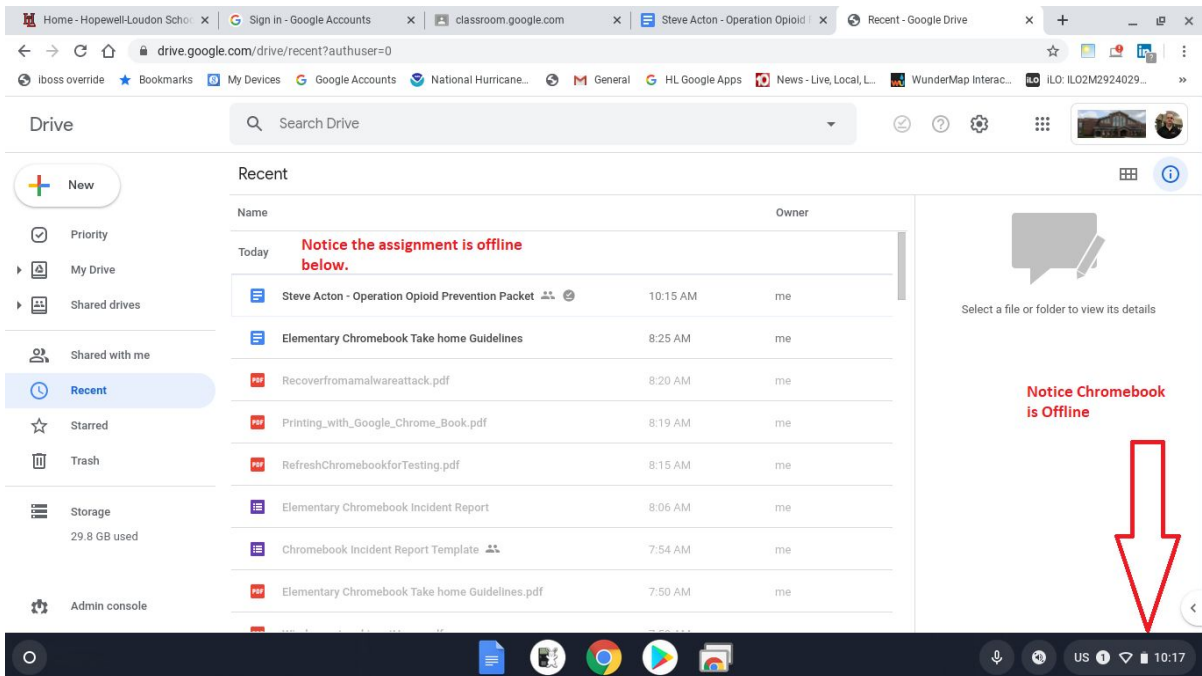

2. Now you can go to your Google Drive and work on the assignment until you can get back on WIFI.