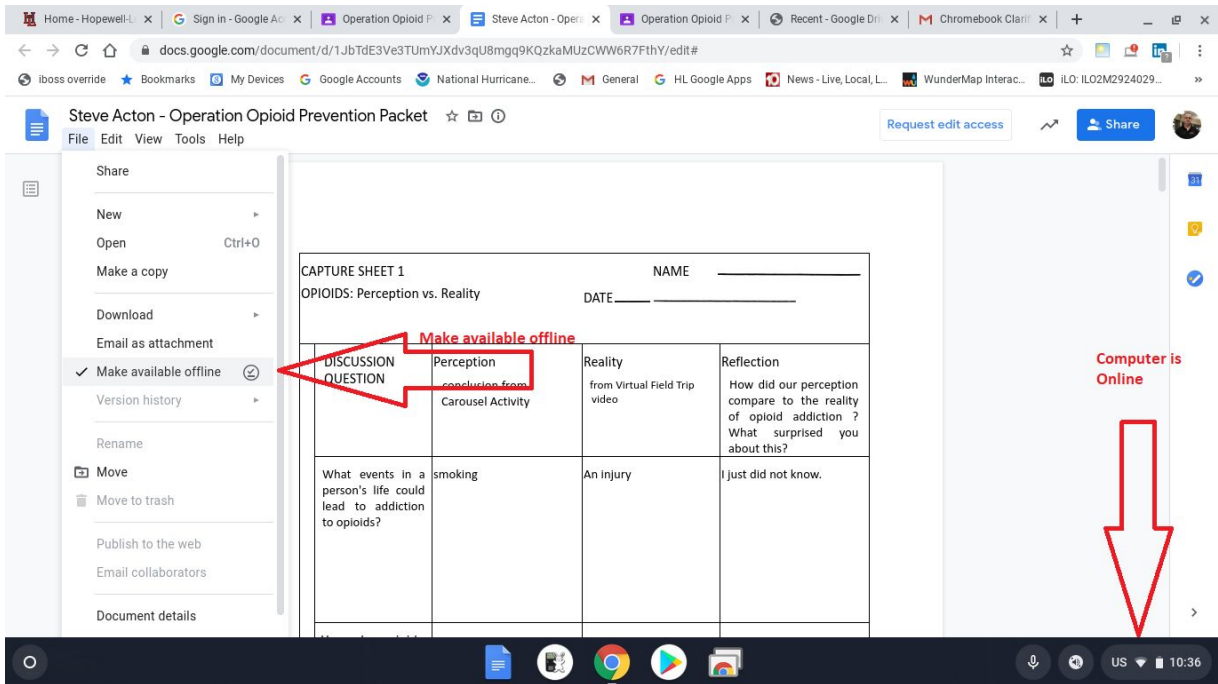

Working Offline with your Chromebook

Chromebooks have the ability to work offline. Once online they sync all the students files that are in Google Drive only. **Chieftain Gym parking lot has school wifi 24/7**

1. If the assignment is on Google Classroom they will need to be online then open the document then go to File - Make available offline.