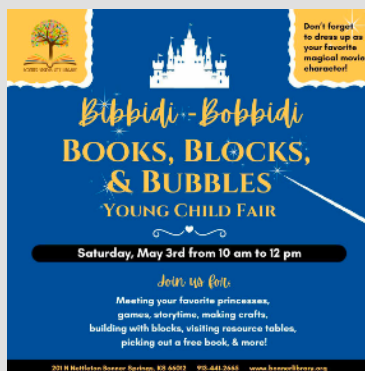

[Bibbid-Bobbidi Books!](#)

May 3 10-12 at Bonner Springs Library