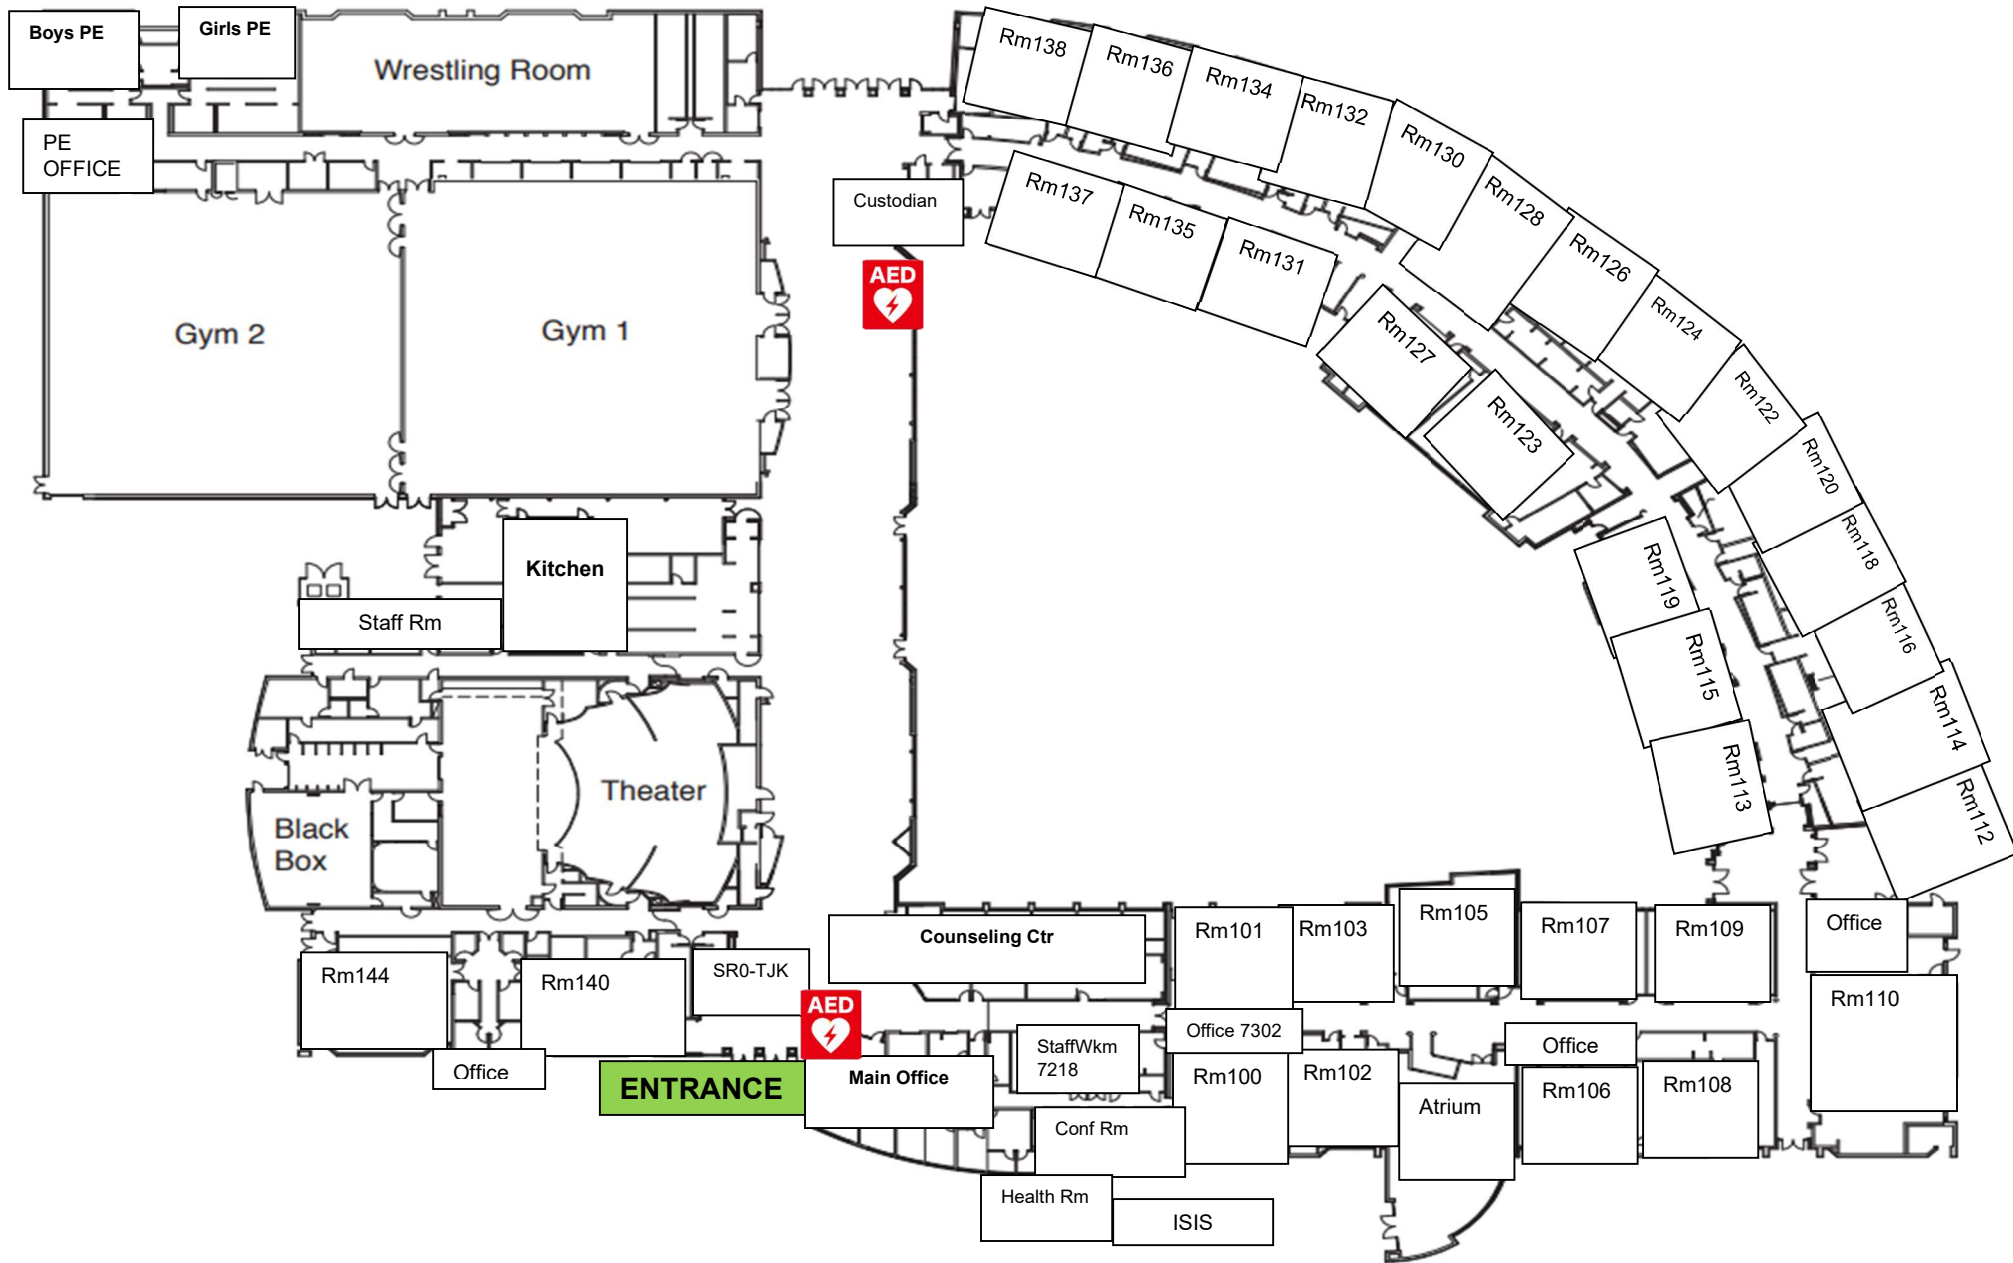

MT SPOKANE HIGH SCHOOL MAP – AED LOCATIONS – 4/2025

2nd FLOOR

TRACK BUILDING

Inside the Track building on south side during warm months.

It is in the Health Rm in the winter months.