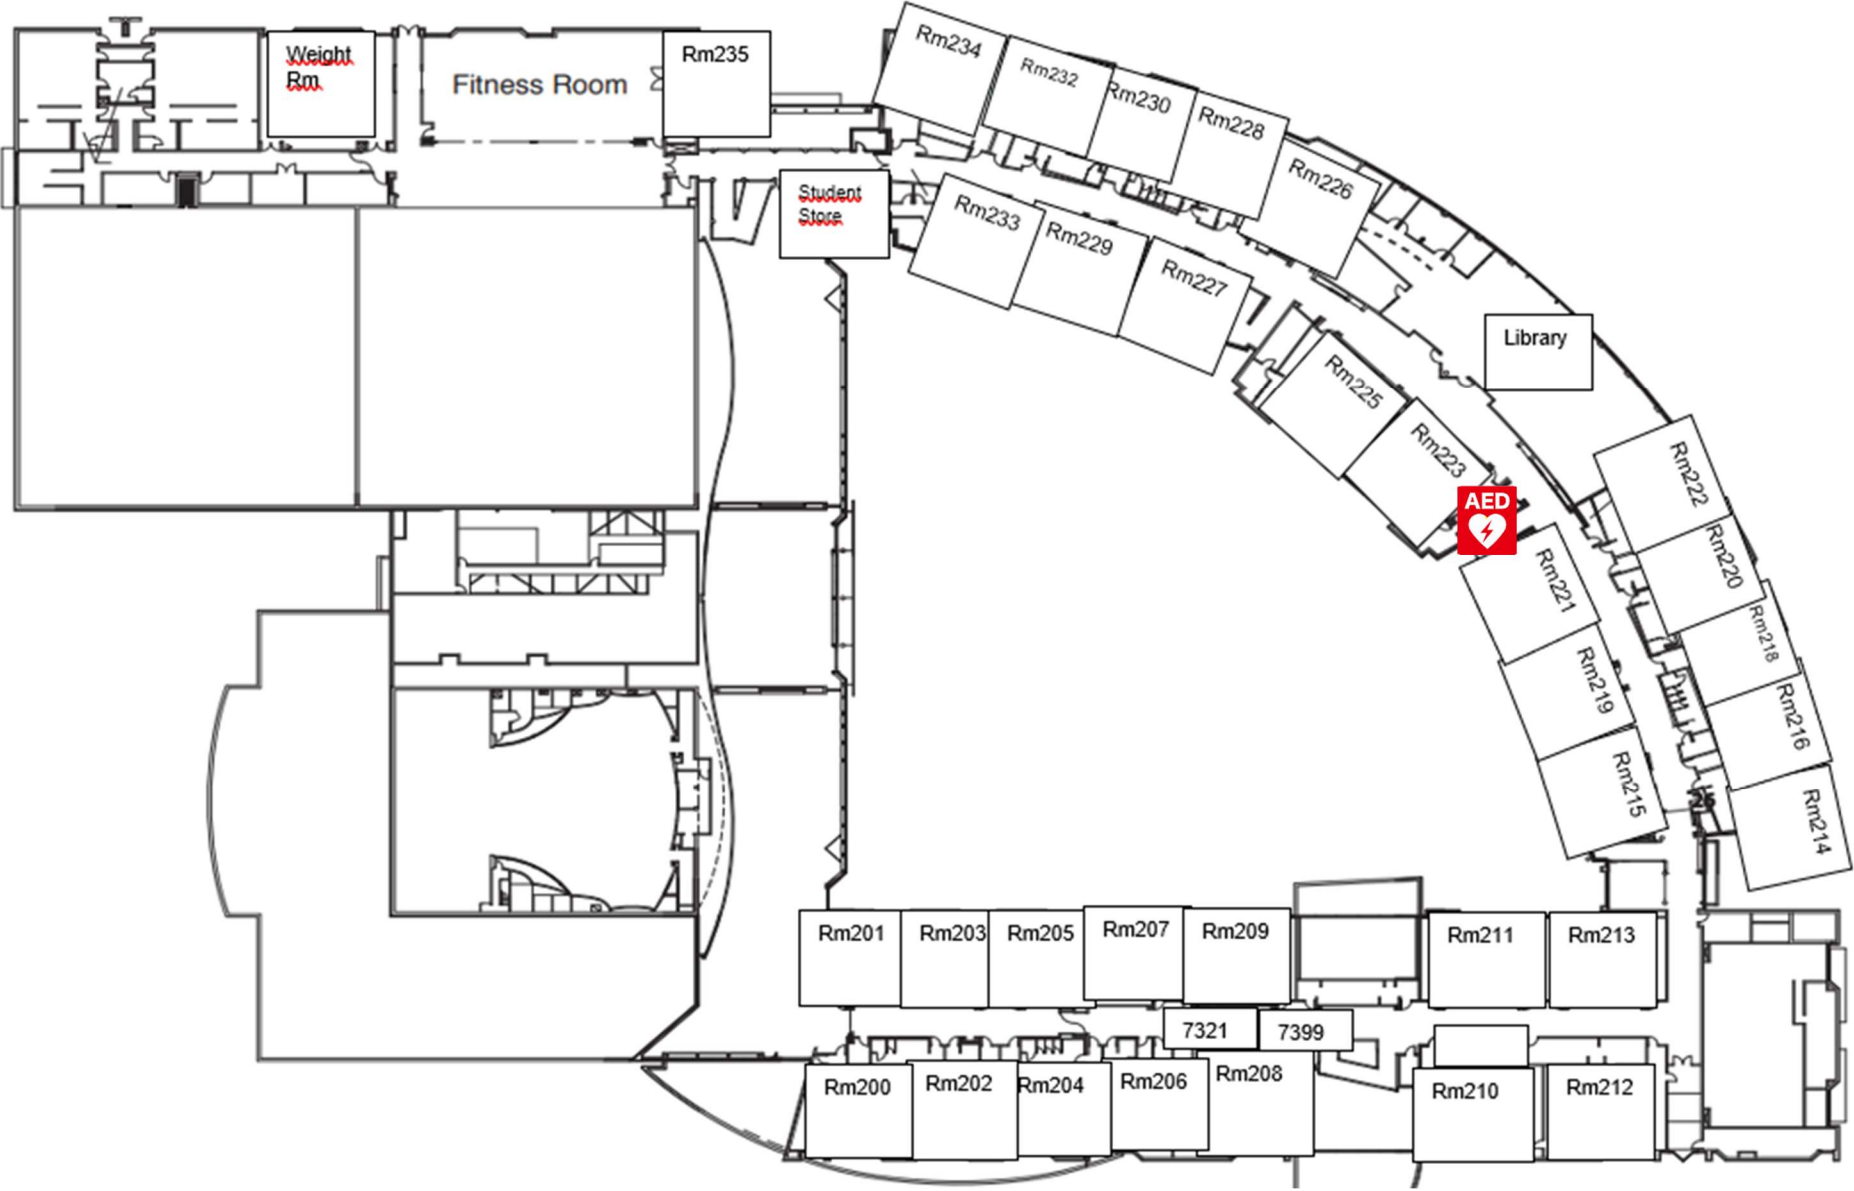

MT SPOKANE HIGH SCHOOL MAP – AED LOCATIONS – 4/2025

2nd FLOOR

TRACK BUILDING

Inside the Track building on south side during warm months.

It is in the Health Rm in the winter months.