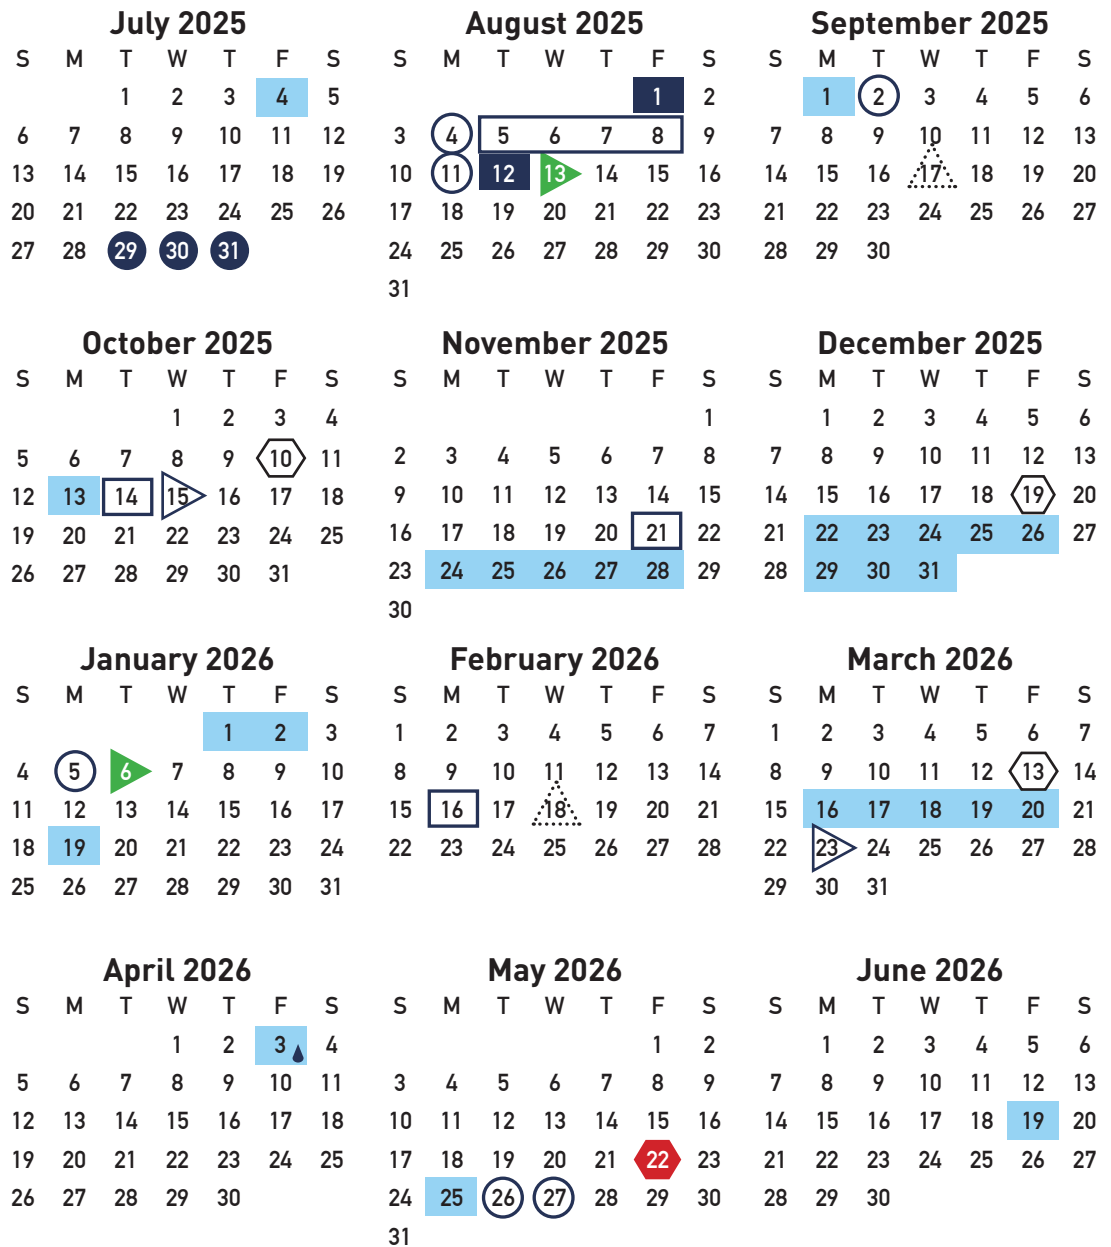

Calendar Key

-  First Day of Semester
-  Last Day of School
-  Start of Quarters
-  End of Quarters
-  Student & Staff Holiday
-  Student Holiday, District PD
-  Student Holiday, Campus PD
-  Parent/Teacher Conference
-  New Teacher PD
-  Teacher Workday/Student Holiday
-  Inclement Weather Make-Up Day

Important Dates

Independence Day	July 4
First Day for All Staff	Aug 1
First Day of School	Aug 13
Labor Day	Sep 1
Columbus Day	Oct 13
Veterans Day	Nov 11
Thanksgiving Break	Nov 24-28
Winter Break	Dec 22-Jan 2
MLK Day	Jan 19
Presidents' Day	Feb 16
Spring Break	Mar 16-20
Good Friday	Apr 3
Last Day of School	May 22
Memorial Day	May 25
Juneteenth	June 19

Total Instructional Days: 174

1st Quarter: AUG 13-OCT 10

2nd Quarter: OCT 15-DEC 19

3rd Quarter: JAN 6-MAR 13

4th Quarter: MAR 23-MAY 22