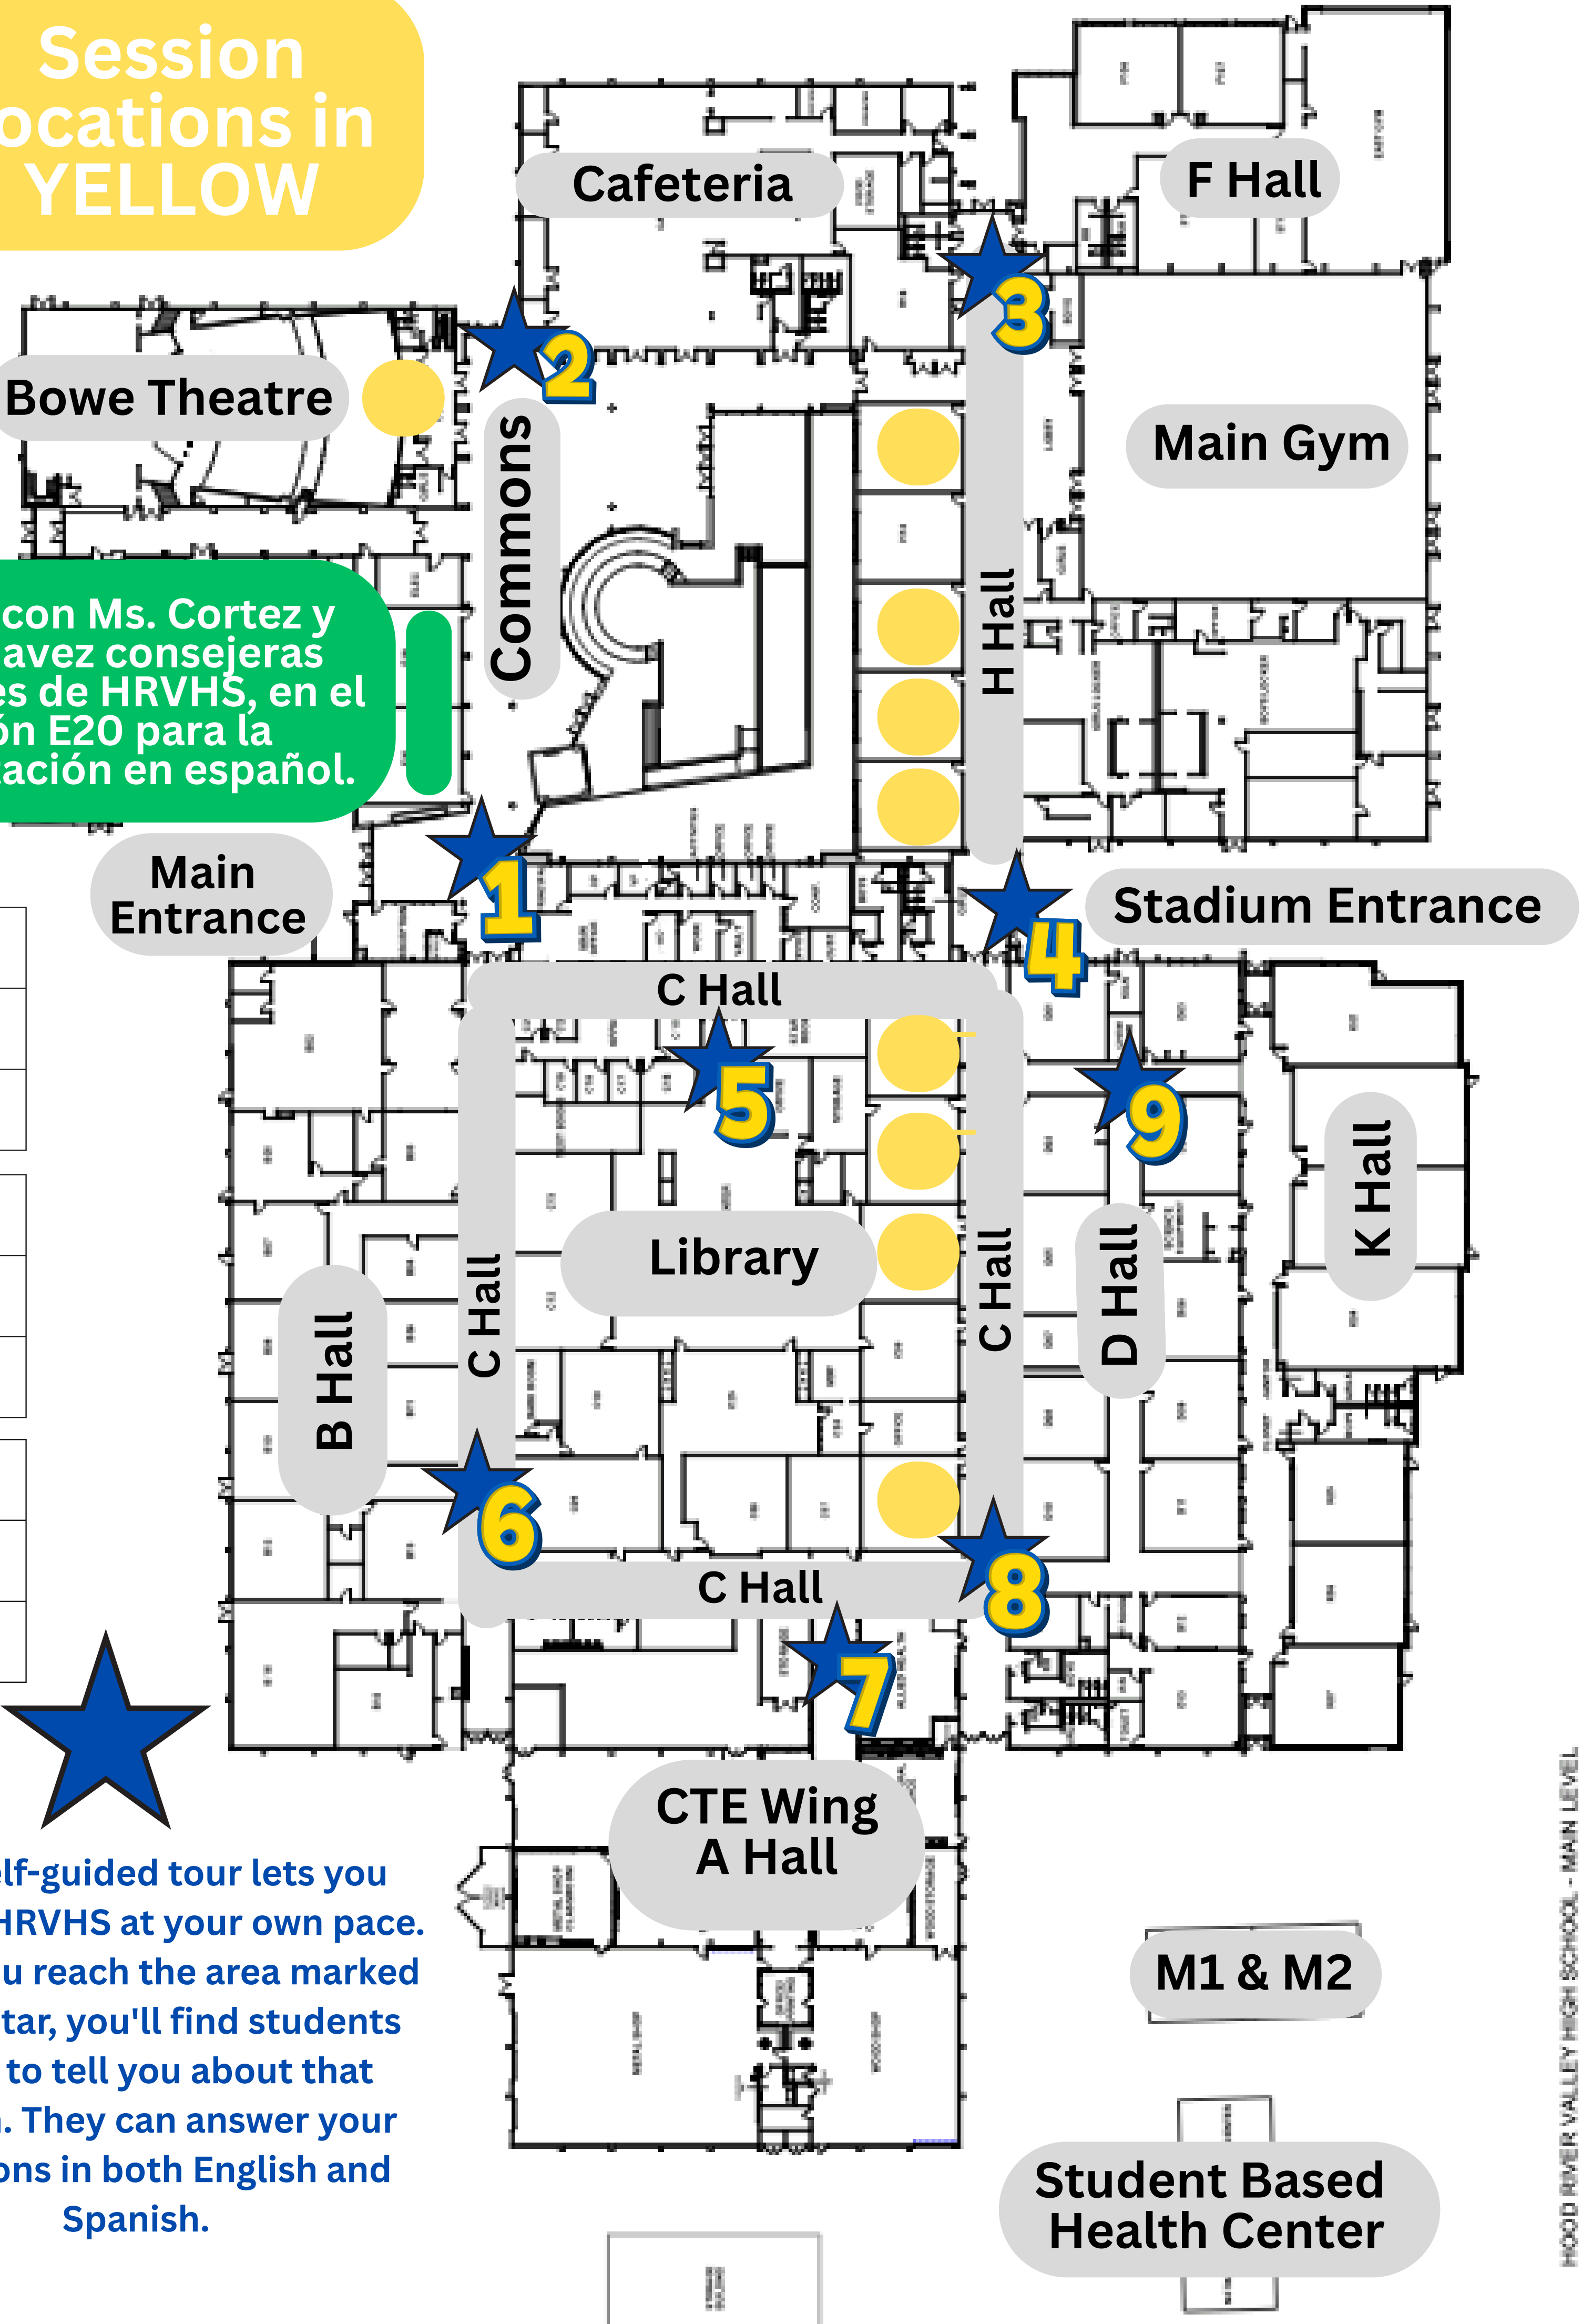

Session locations in **YELLOW**

Únase con Ms. Cortez y Ms. Chavez consejeras escolares de HRVHS, en el salón E20 para la presentación en español.

- 1
- 2
- 3
- 4
- 5
- 6
- 7
- 8
- 9

This self-guided tour lets you explore HRVHS at your own pace. When you reach the area marked with a star, you'll find students ready to tell you about that section. They can answer your questions in both English and Spanish.