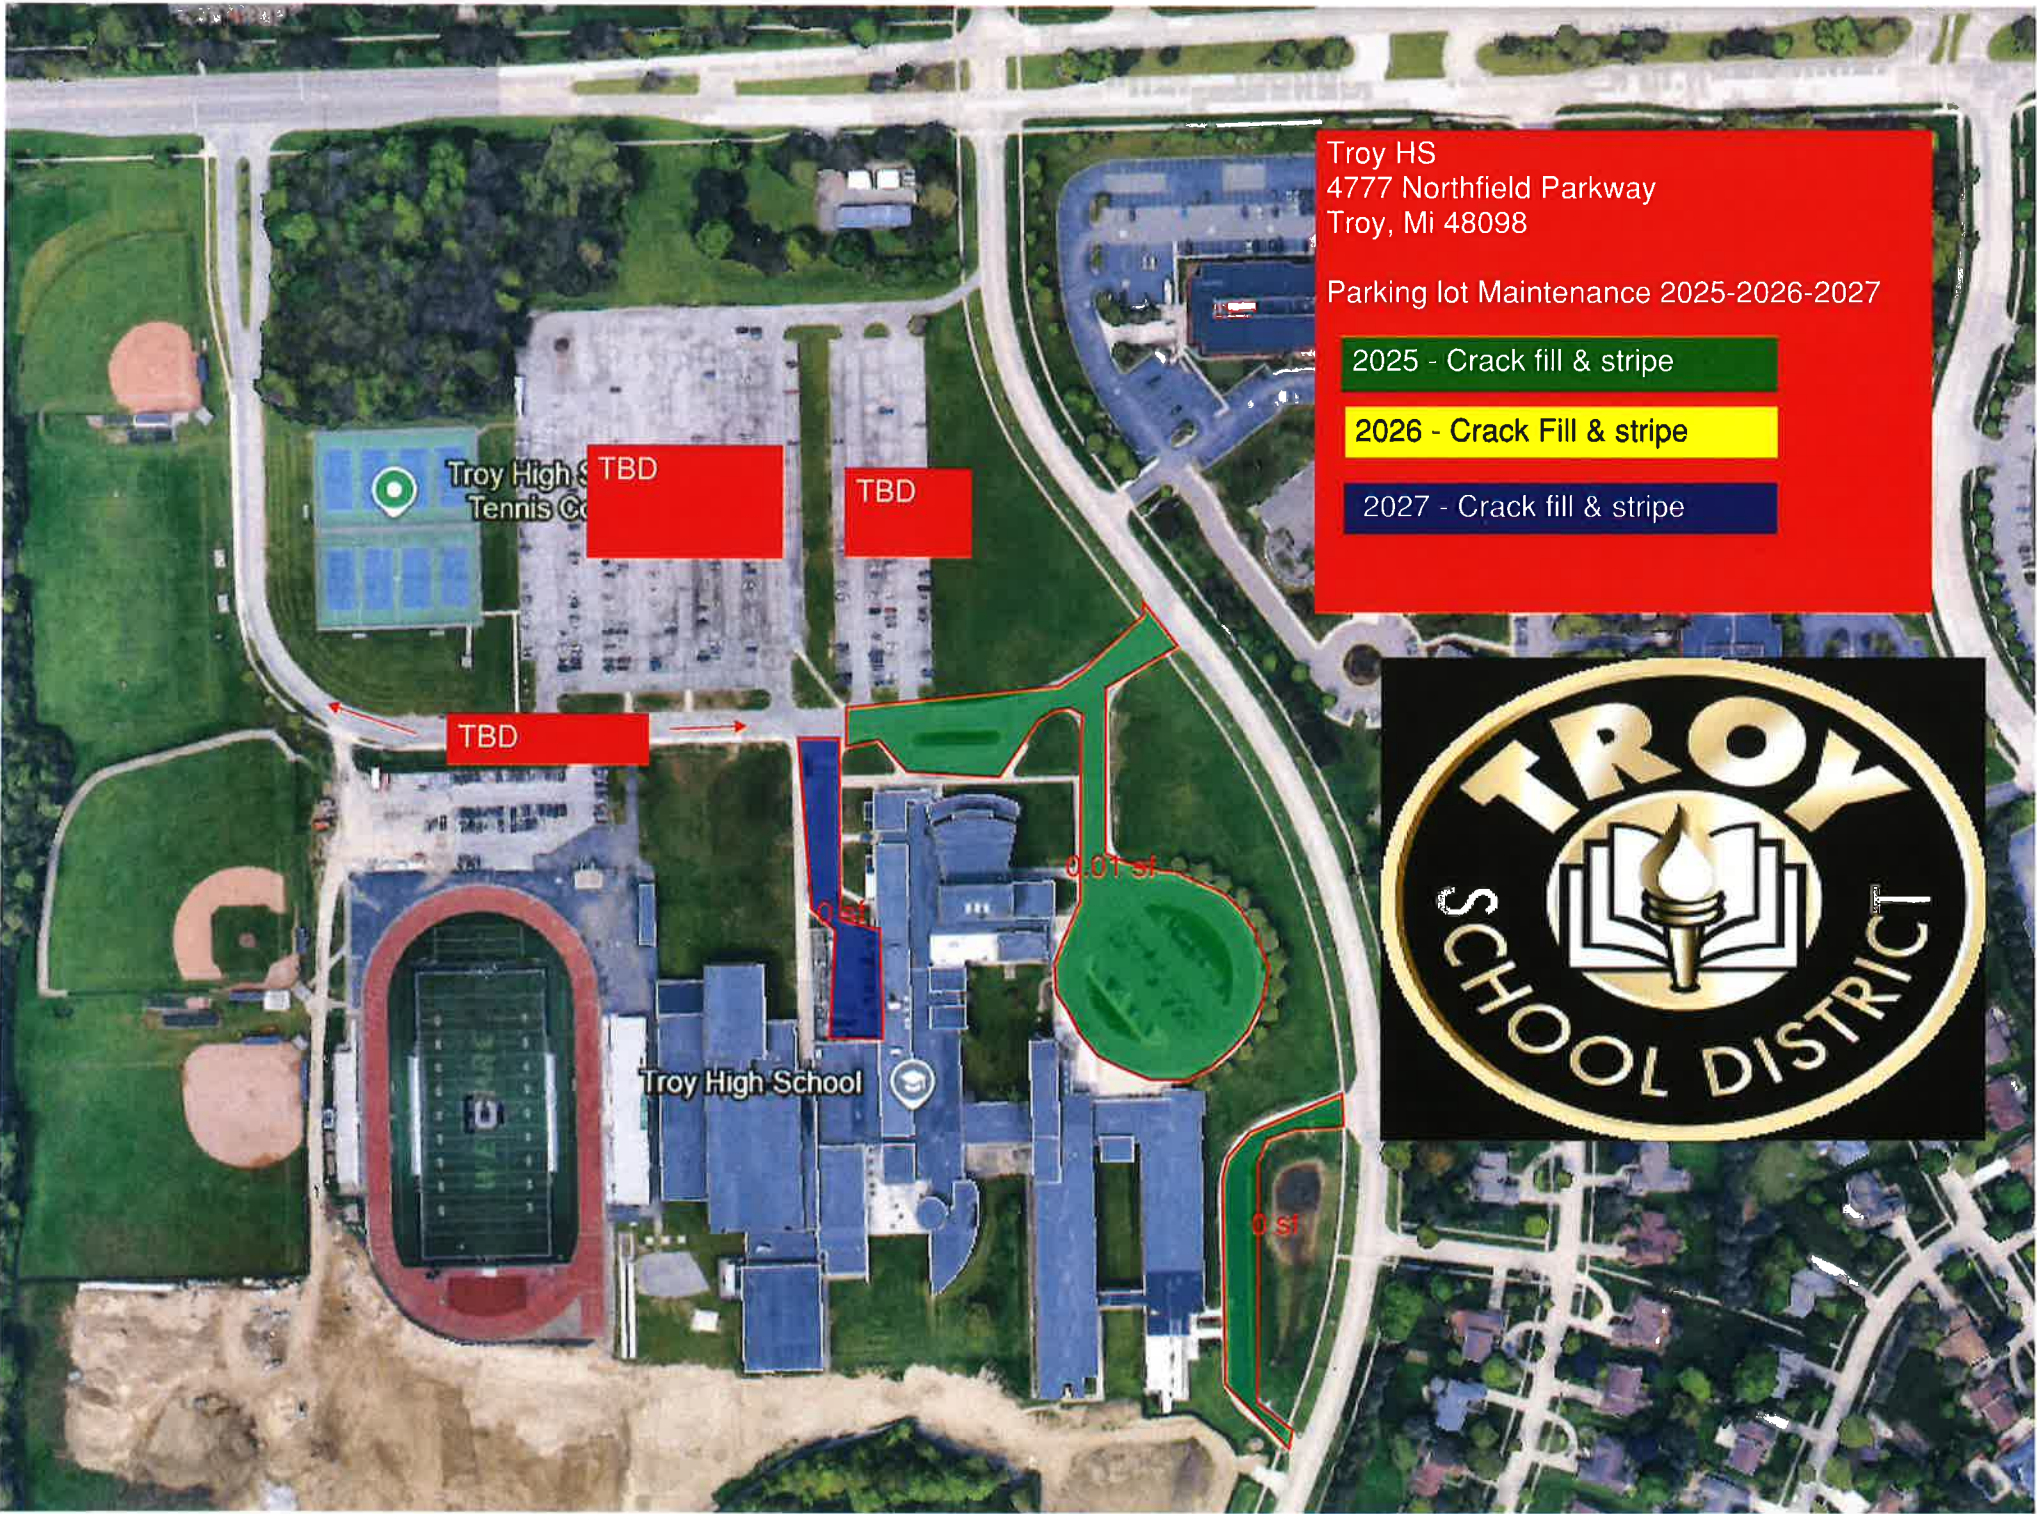

Troy HS
4777 Northfield Parkway
Troy, Mi 48098

Parking lot Maintenance 2025-2026-2027

2025 - Crack fill & stripe

2026 - Crack Fill & stripe

2027 - Crack fill & stripe