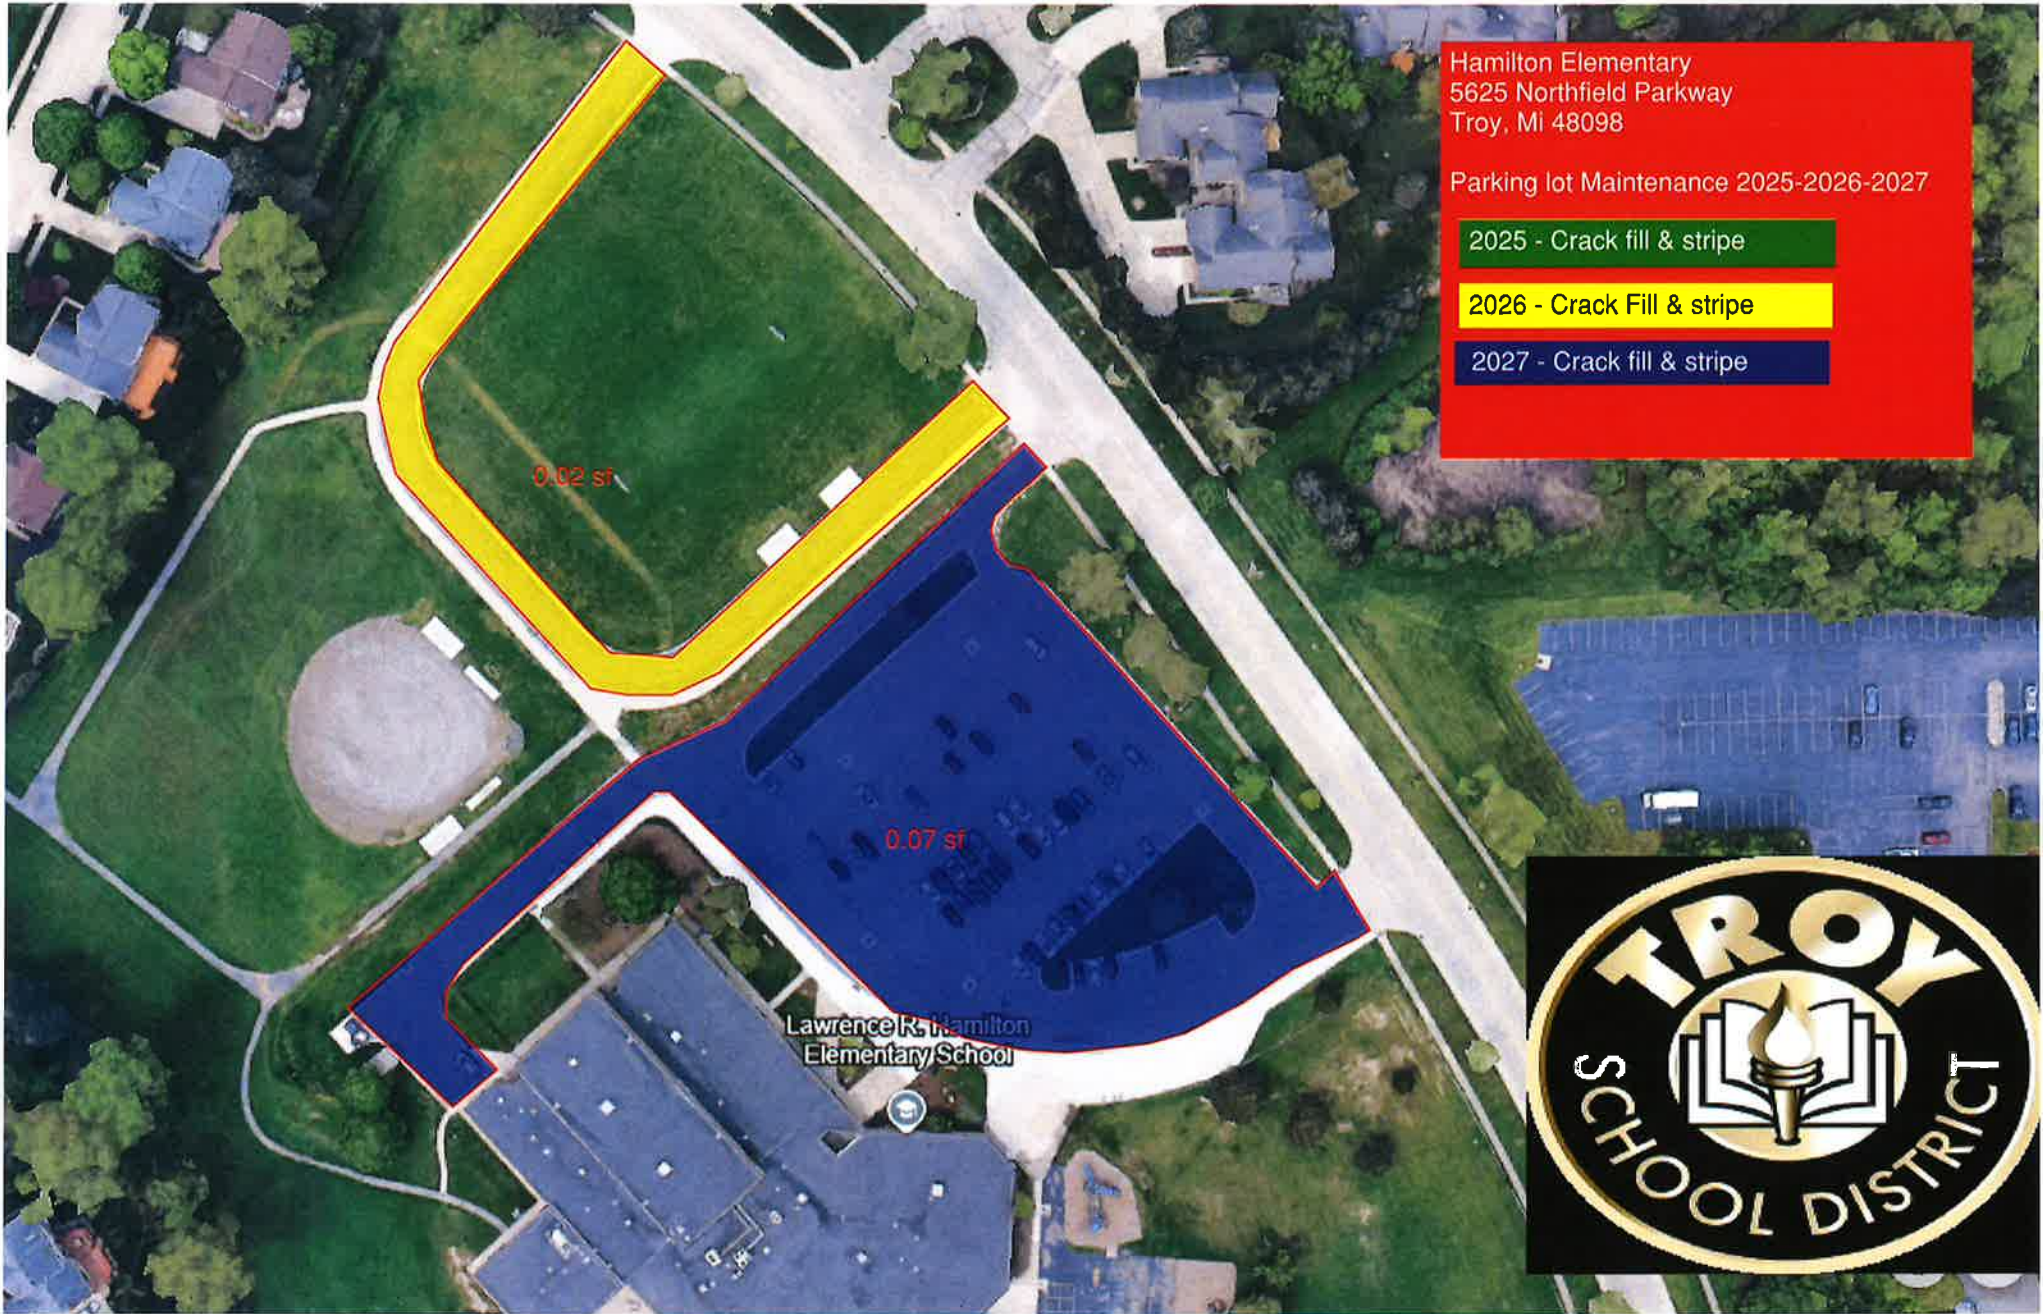

Hamilton Elementary
5625 Northfield Parkway
Troy, MI 48098

Parking lot Maintenance 2025-2026-2027

2025 - Crack fill & stripe

2026 - Crack Fill & stripe

2027 - Crack fill & stripe