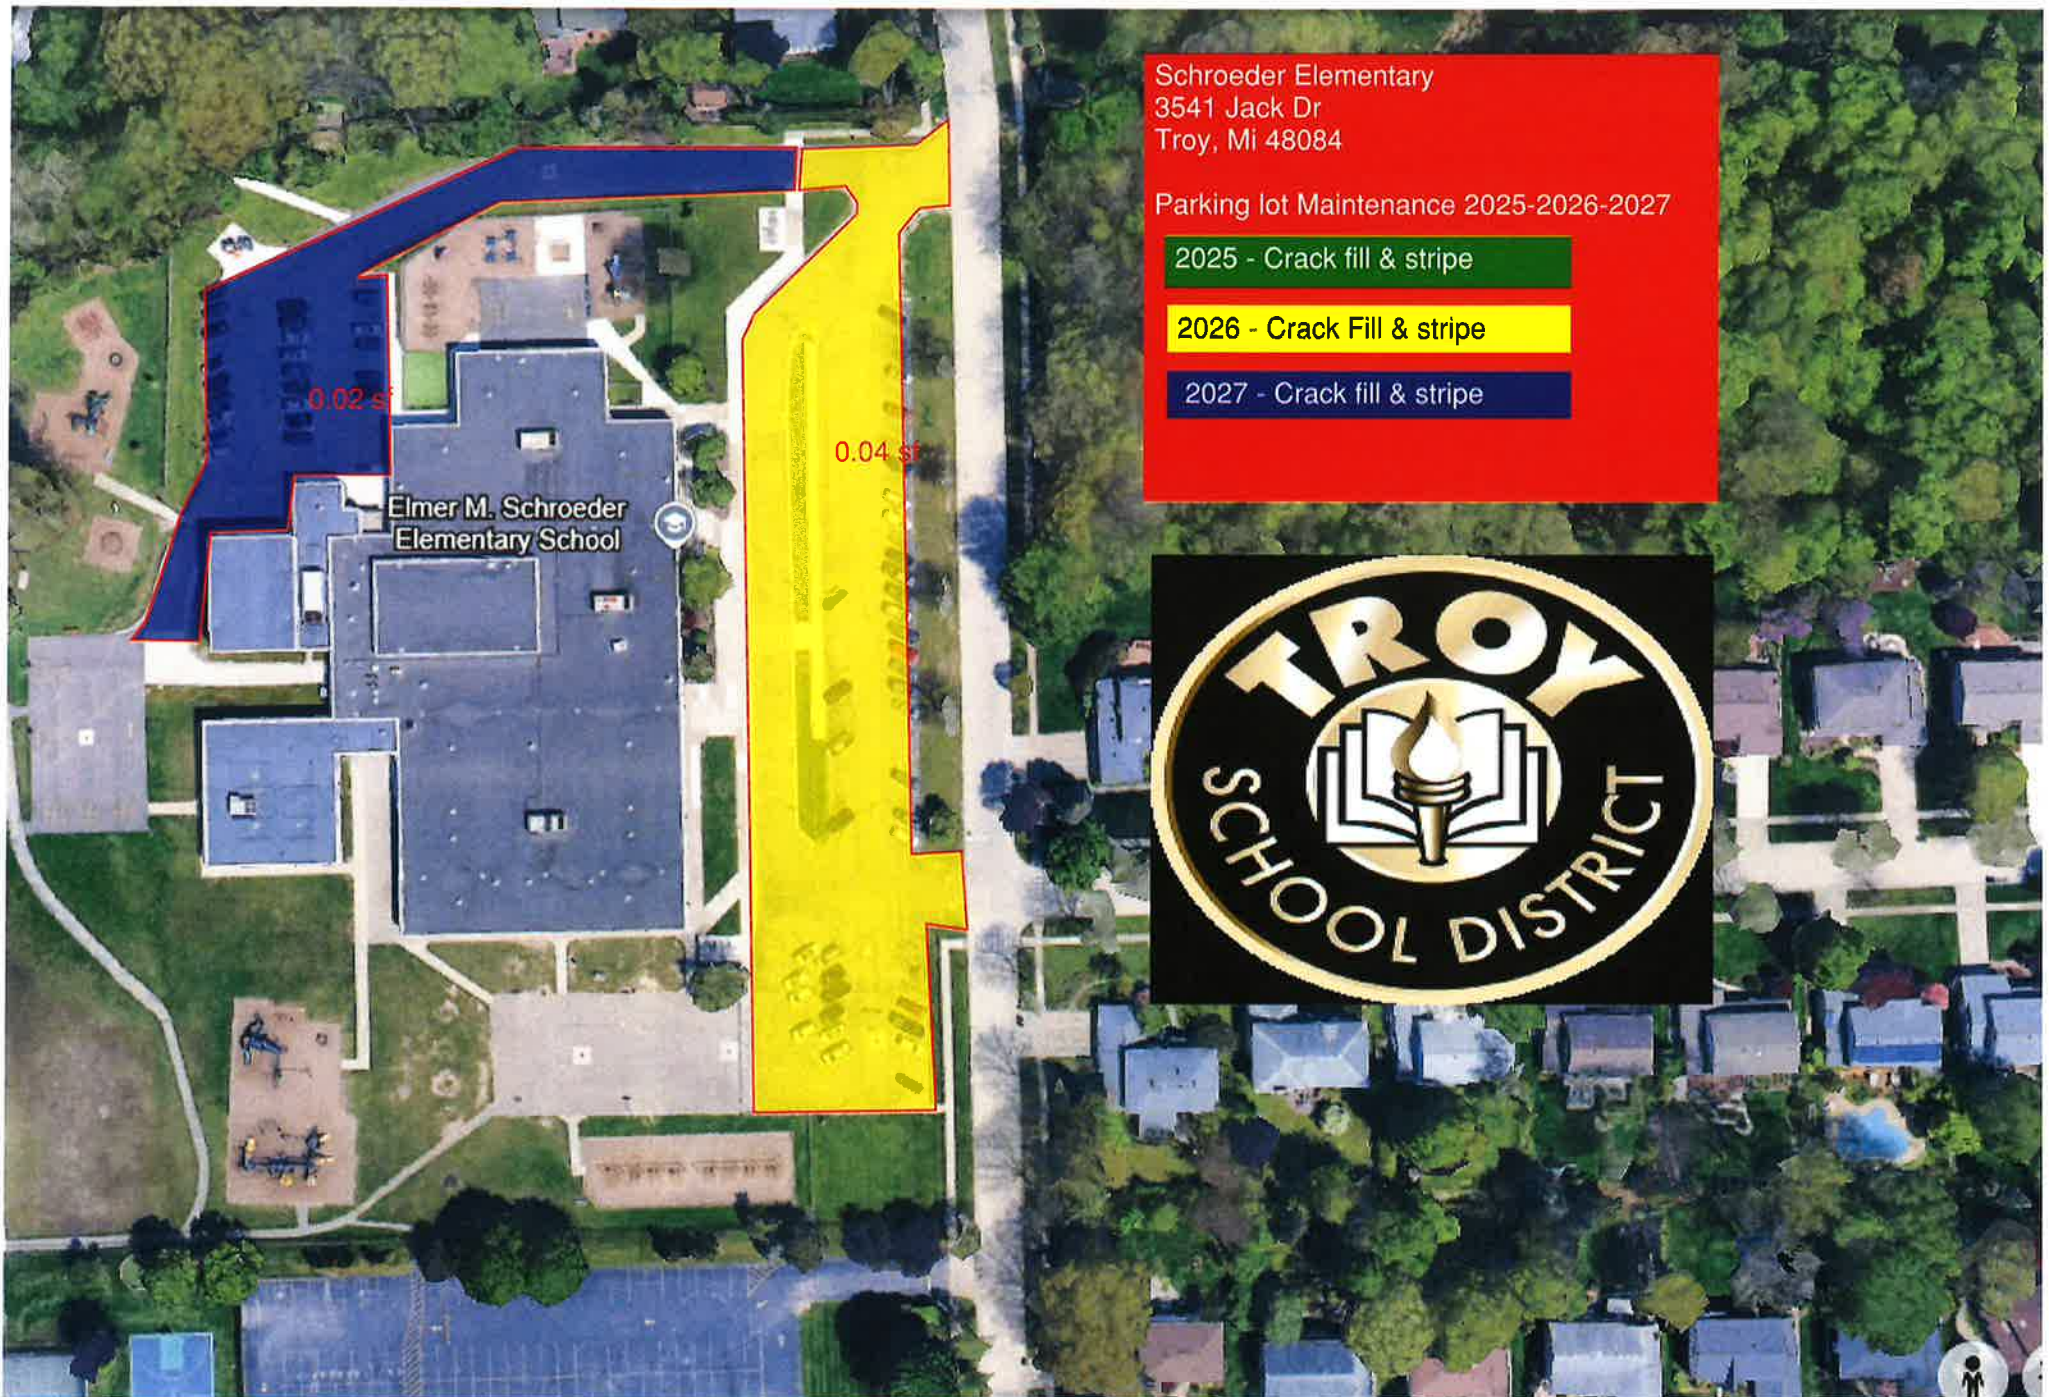

Elmer M. Schroeder
Elementary School

0.02 sf

0.04 sf

Schroeder Elementary
3541 Jack Dr
Troy, Mi 48084

Parking lot Maintenance 2025-2026-2027

- 2025 - Crack fill & stripe
- 2026 - Crack Fill & stripe
- 2027 - Crack fill & stripe