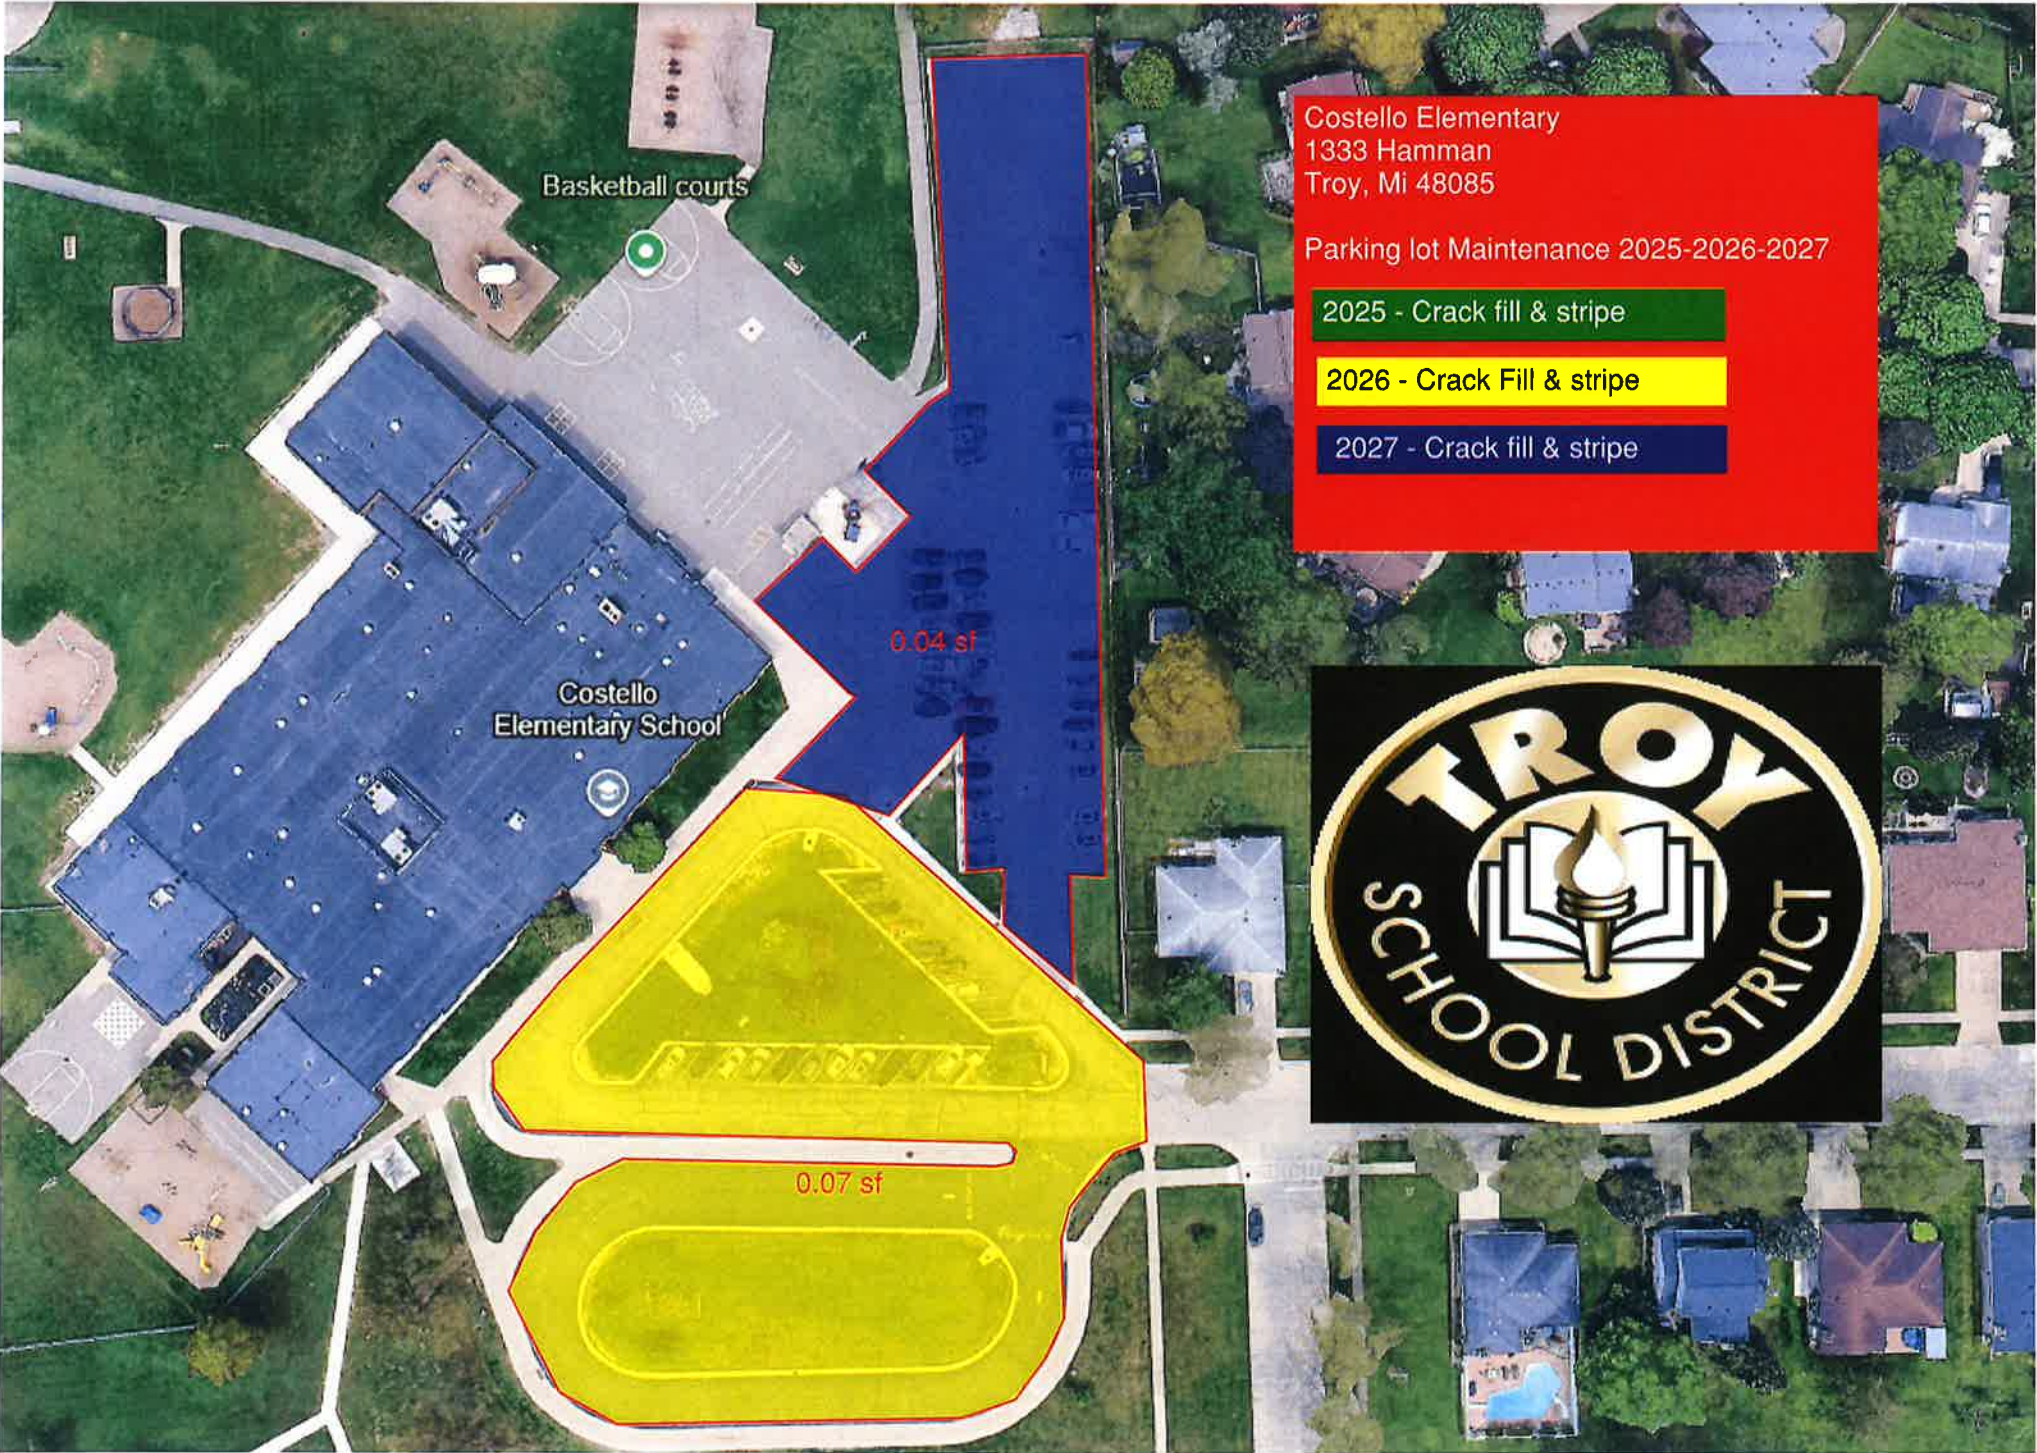

Basketball courts

Costello
Elementary School

0.04 sf

0.07 sf

Costello Elementary
1333 Hamman
Troy, Mi 48085

Parking lot Maintenance 2025-2026-2027

2025 - Crack fill & stripe

2026 - Crack Fill & stripe

2027 - Crack fill & stripe