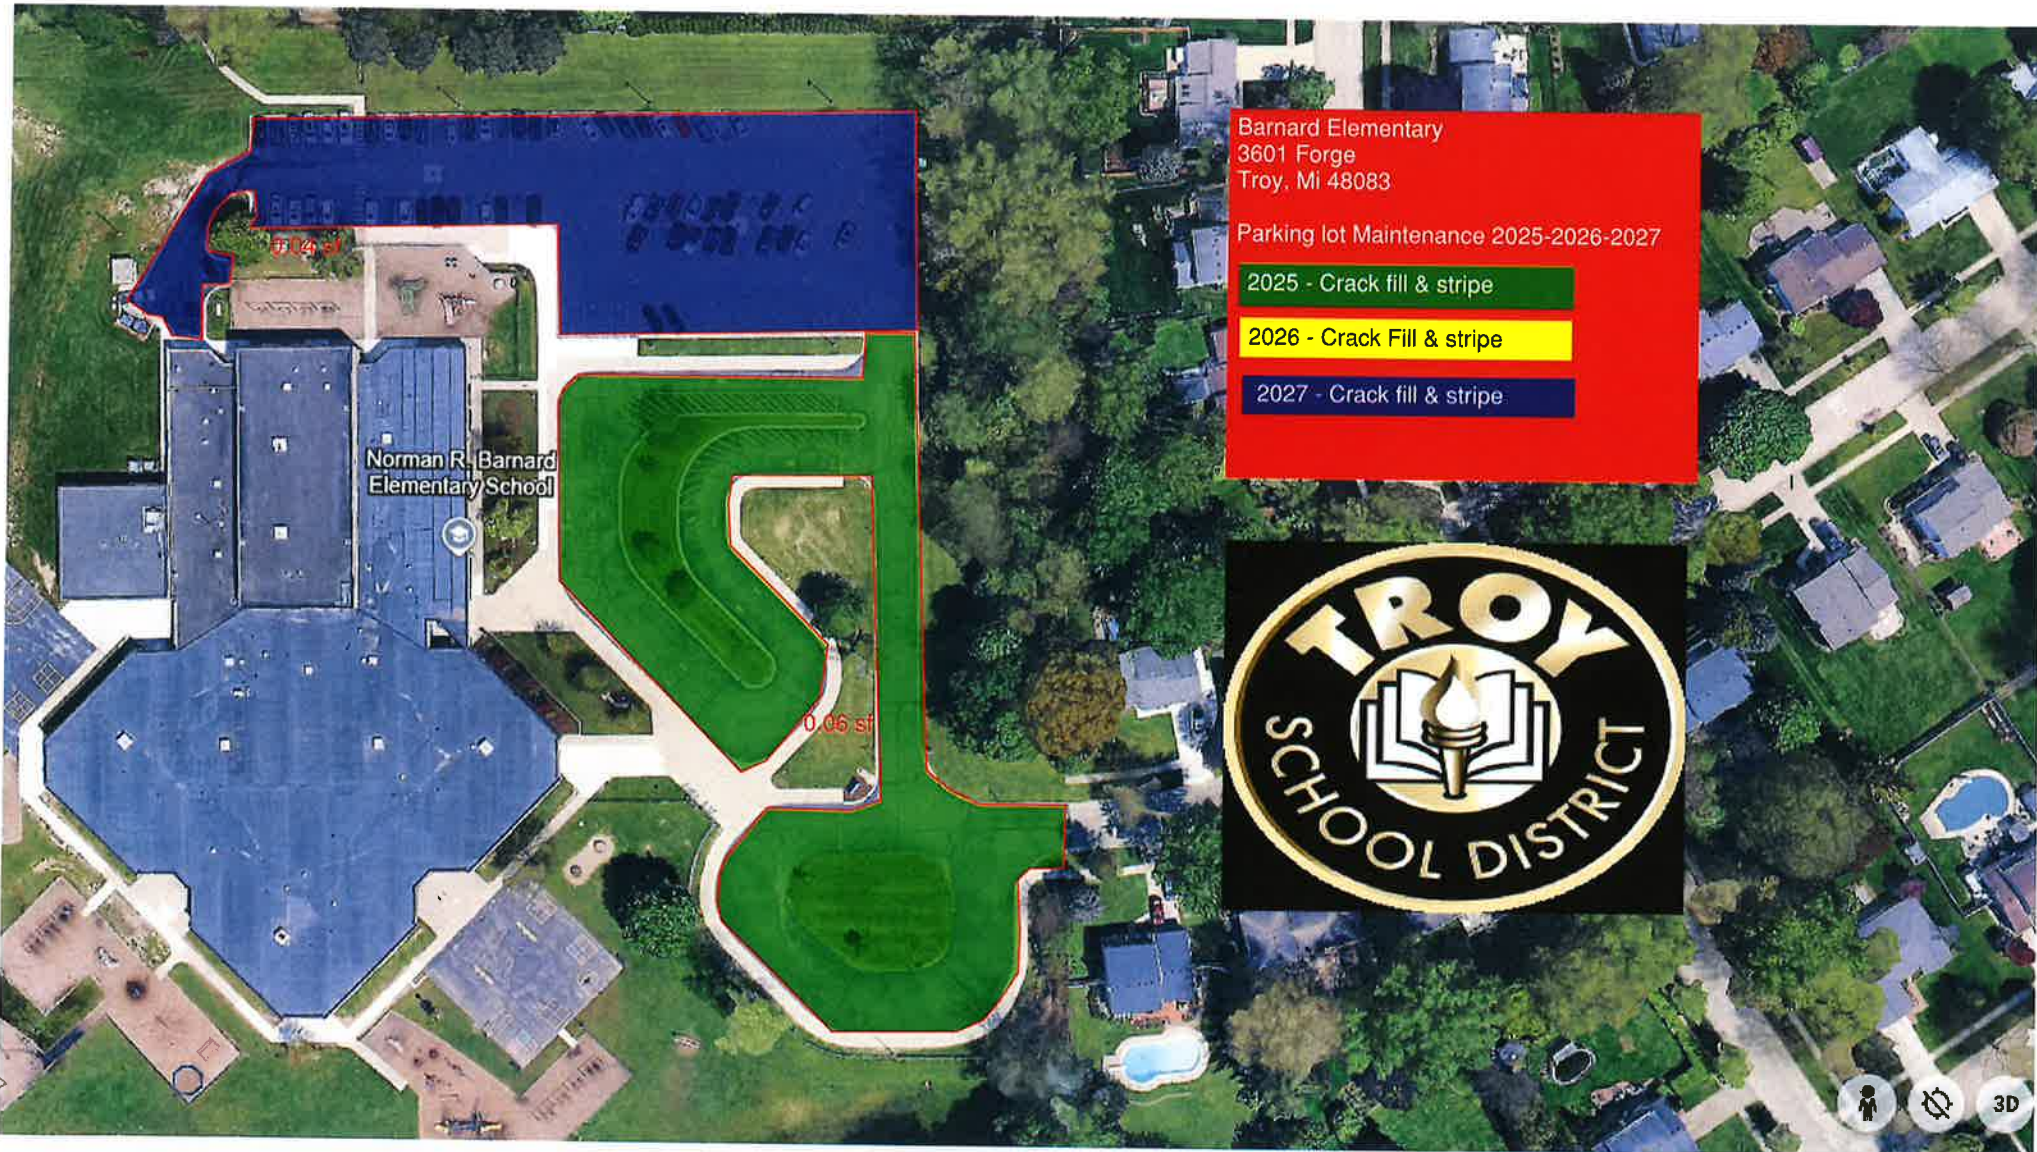

Norman R. Barnard
Elementary School

0.04 sf

0.06 sf

Barnard Elementary
 3601 Forge
 Troy, MI 48083

Parking lot Maintenance 2025-2026-2027

- 2025 - Crack fill & stripe
- 2026 - Crack Fill & stripe
- 2027 - Crack fill & stripe