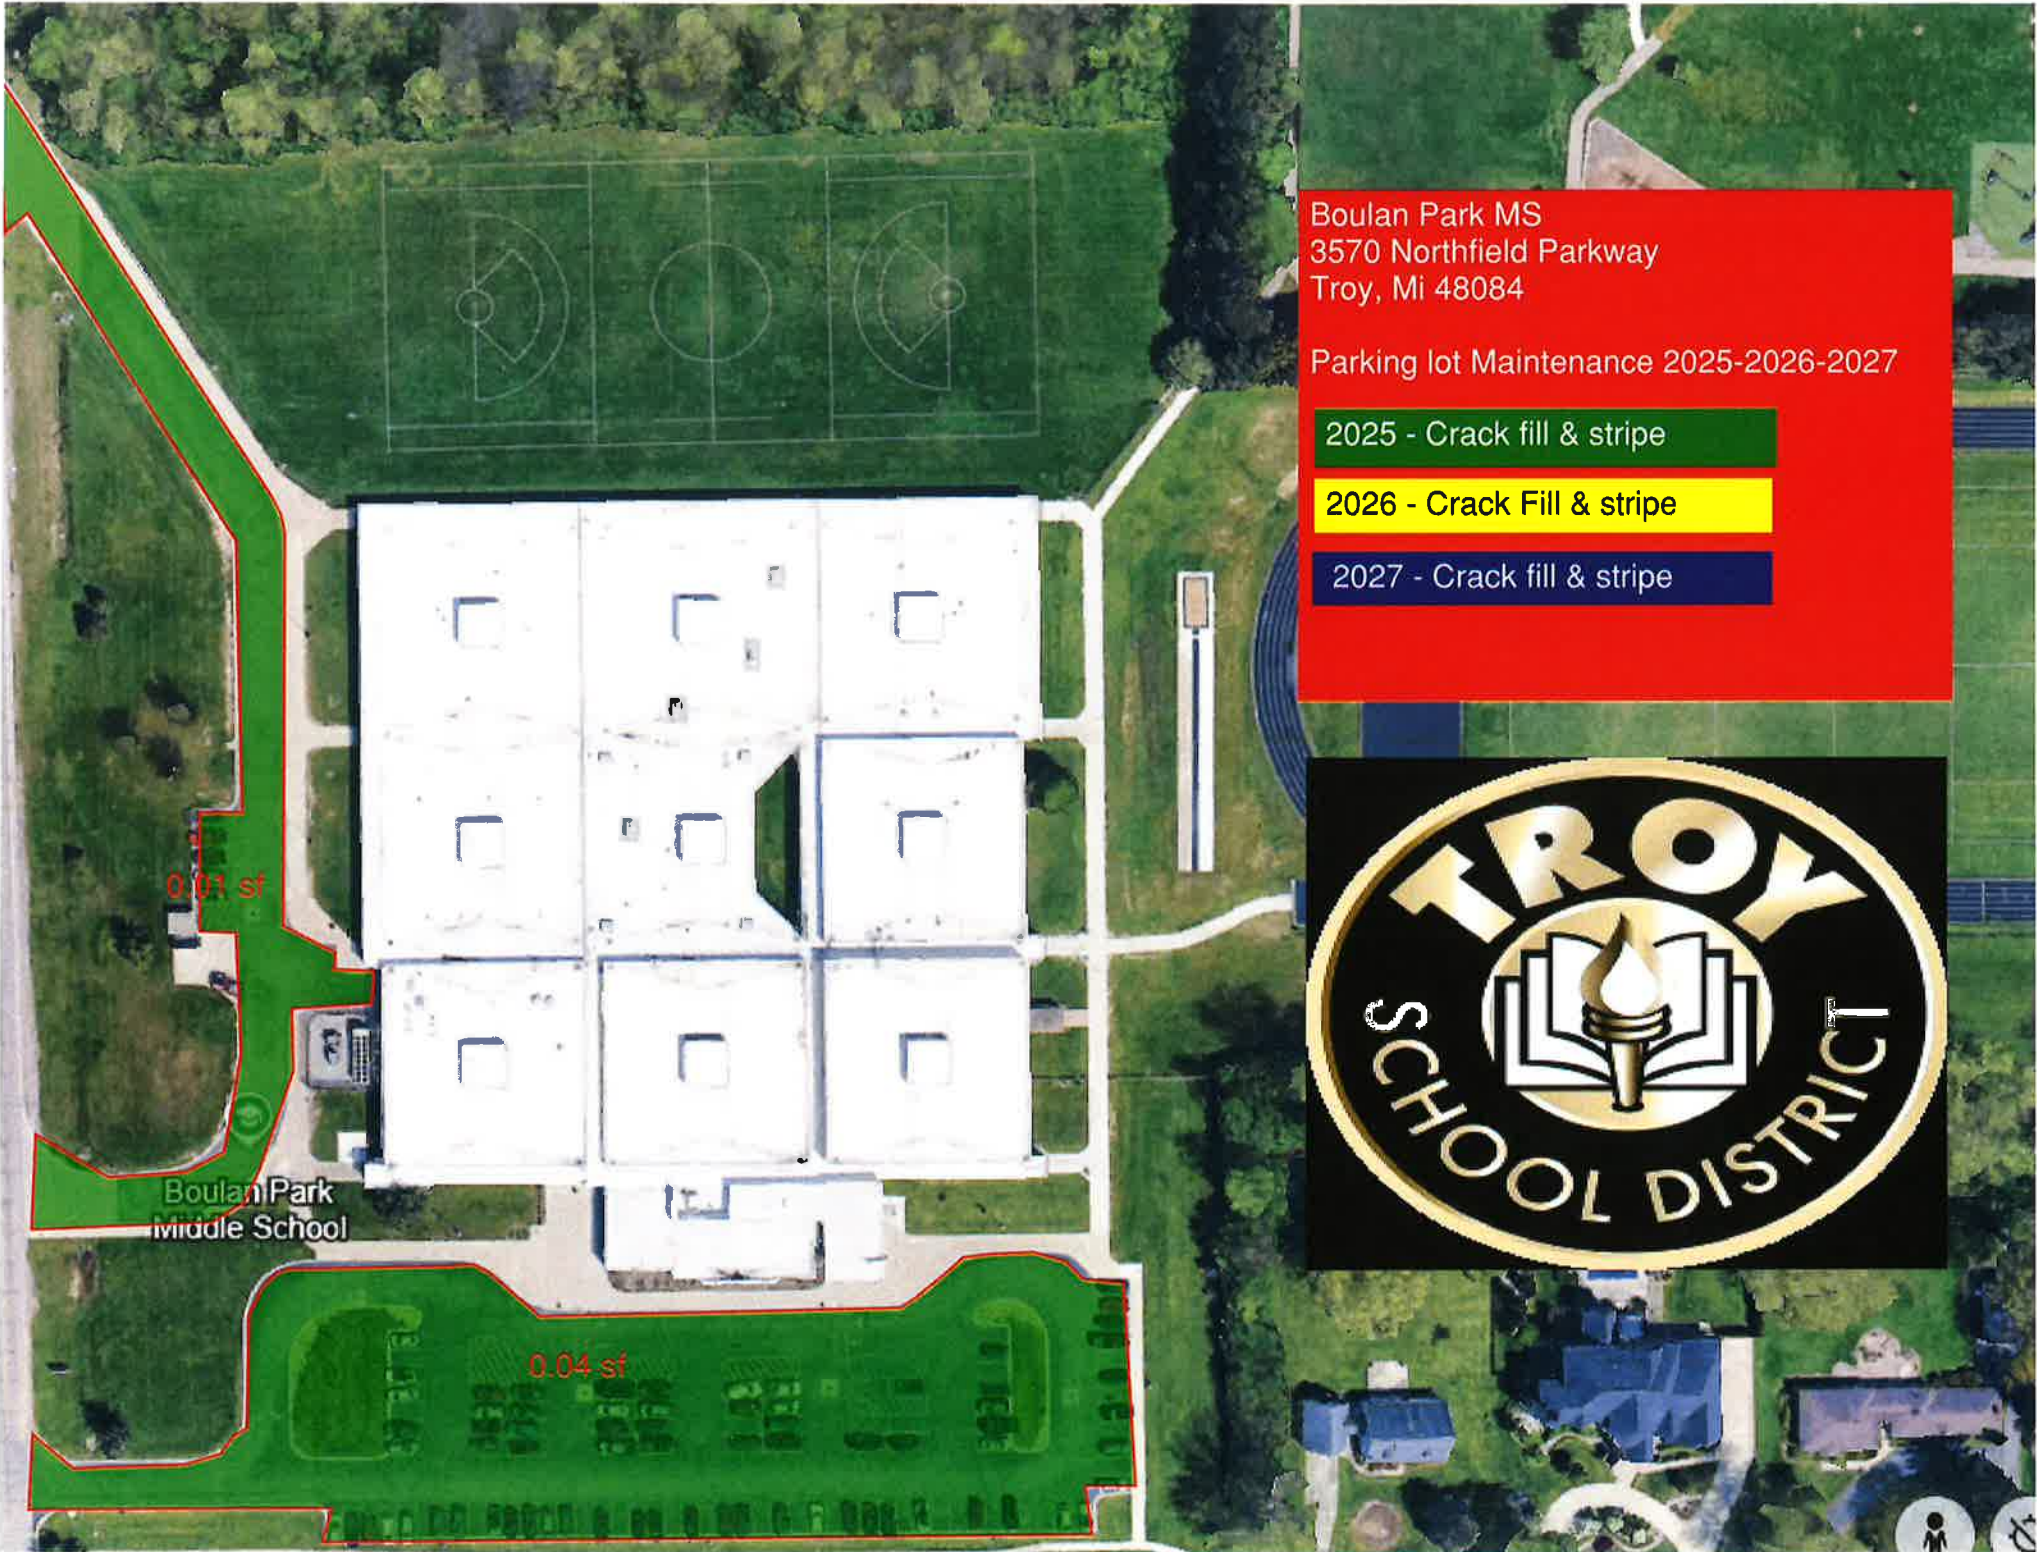

Boulan Park MS
3570 Northfield Parkway
Troy, Mi 48084

Parking lot Maintenance 2025-2026-2027

2025 - Crack fill & stripe

2026 - Crack Fill & stripe

2027 - Crack fill & stripe