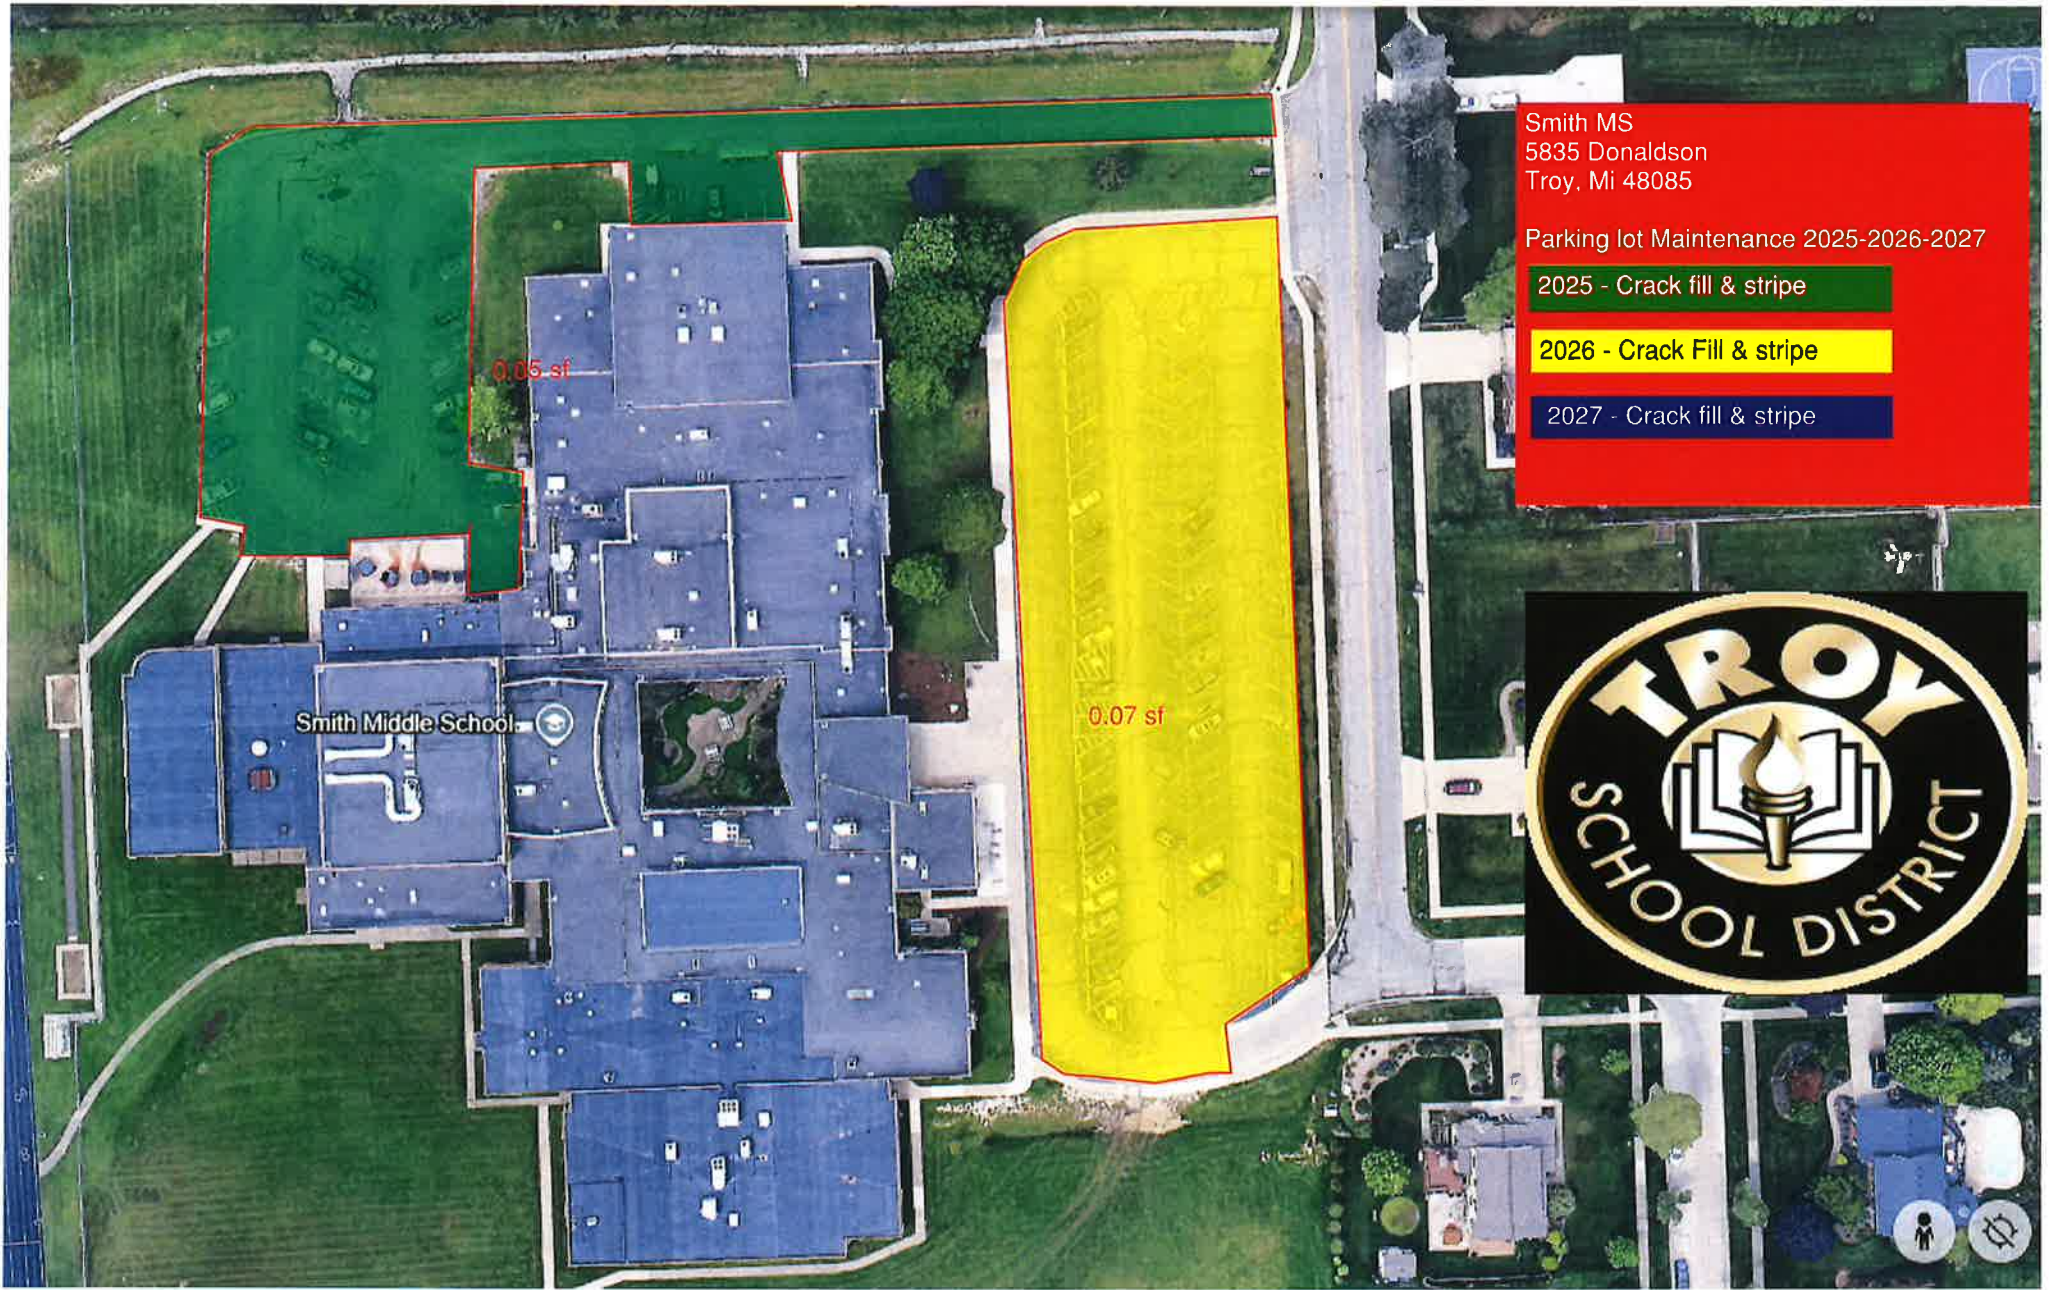

Smith MS
5835 Donaldson
Troy, Mi 48085

Parking lot Maintenance 2025-2026-2027

2025 - Crack fill & stripe

2026 - Crack Fill & stripe

2027 - Crack fill & stripe