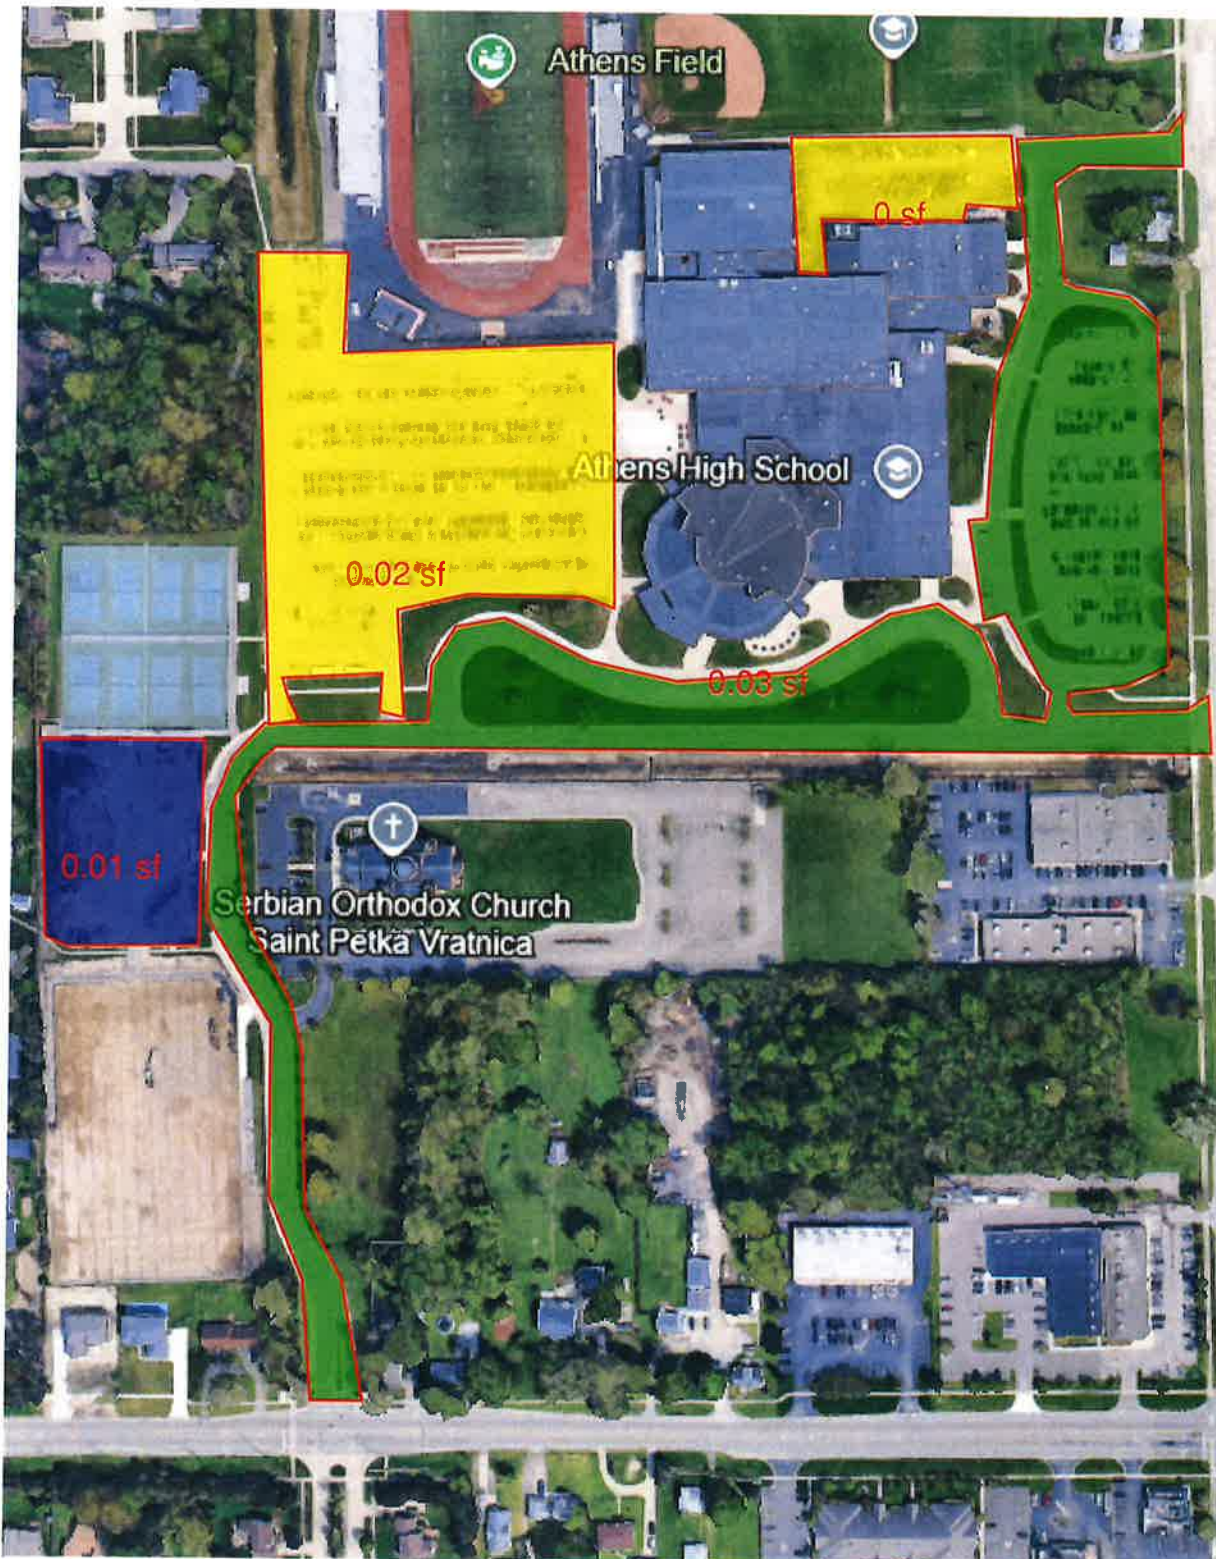

SITE MAPS

Athens High School
4333 John R
Troy, Mi 48085

Parking lot Maintenance 2025-2026-2027

2025 - Crack fill & stripe

2026 - Crack Fill & stripe

2027 - Crack fill & stripe

Troy HS
4777 Northfield Parkway
Troy, Mi 48098

Parking lot Maintenance 2025-2026-2027

2025 - Crack fill & stripe

2026 - Crack Fill & stripe

2027 - Crack fill & stripe

Baker MS & IAE
1359 & 1291 Torpey Dr
Troy, MI 48083

Parking lot Maintenance 2025-2026-2027

2025 - Crack fill & stripe

2026 - Crack Fill & stripe

2027 - Crack fill & stripe

Troy College & Career
1522 East Big Beaver
Troy, Mi 48083

Parking lot Maintenance 2025-2026-2027

2025 - Crack fill & stripe

2026 - Crack Fill & stripe

0.01 sf

0.04 sf

Larson MS
 2222 East Long Lake Rd
 Troy, Mi 48085

Parking lot Maintenance 2025-2026-2027

2025 - Crack fill & stripe

2026 - Crack Fill & stripe

2027 - Crack fill & stripe

Boyd R. Larson
 Middle School