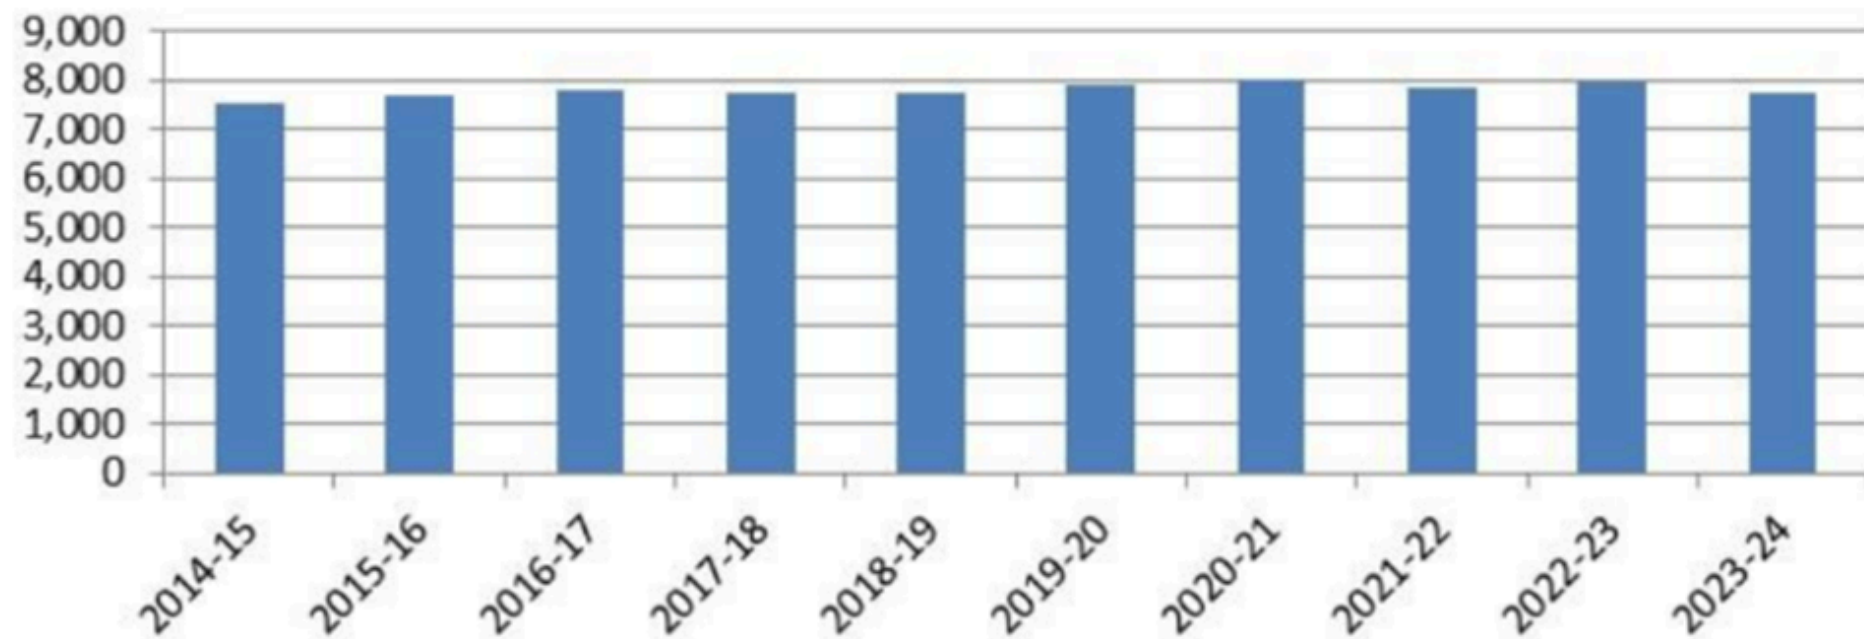

OFCC Enrollment Projections

Past 10 Years

- Master Plan uses year 5 for a shrinking enrollment projection or year 10 for growing enrollment.
- Enrollment 2024-25: 7,550
- Enrollment Projected 2028-29: 7,392

Kettering City School District
Historical Enrollment