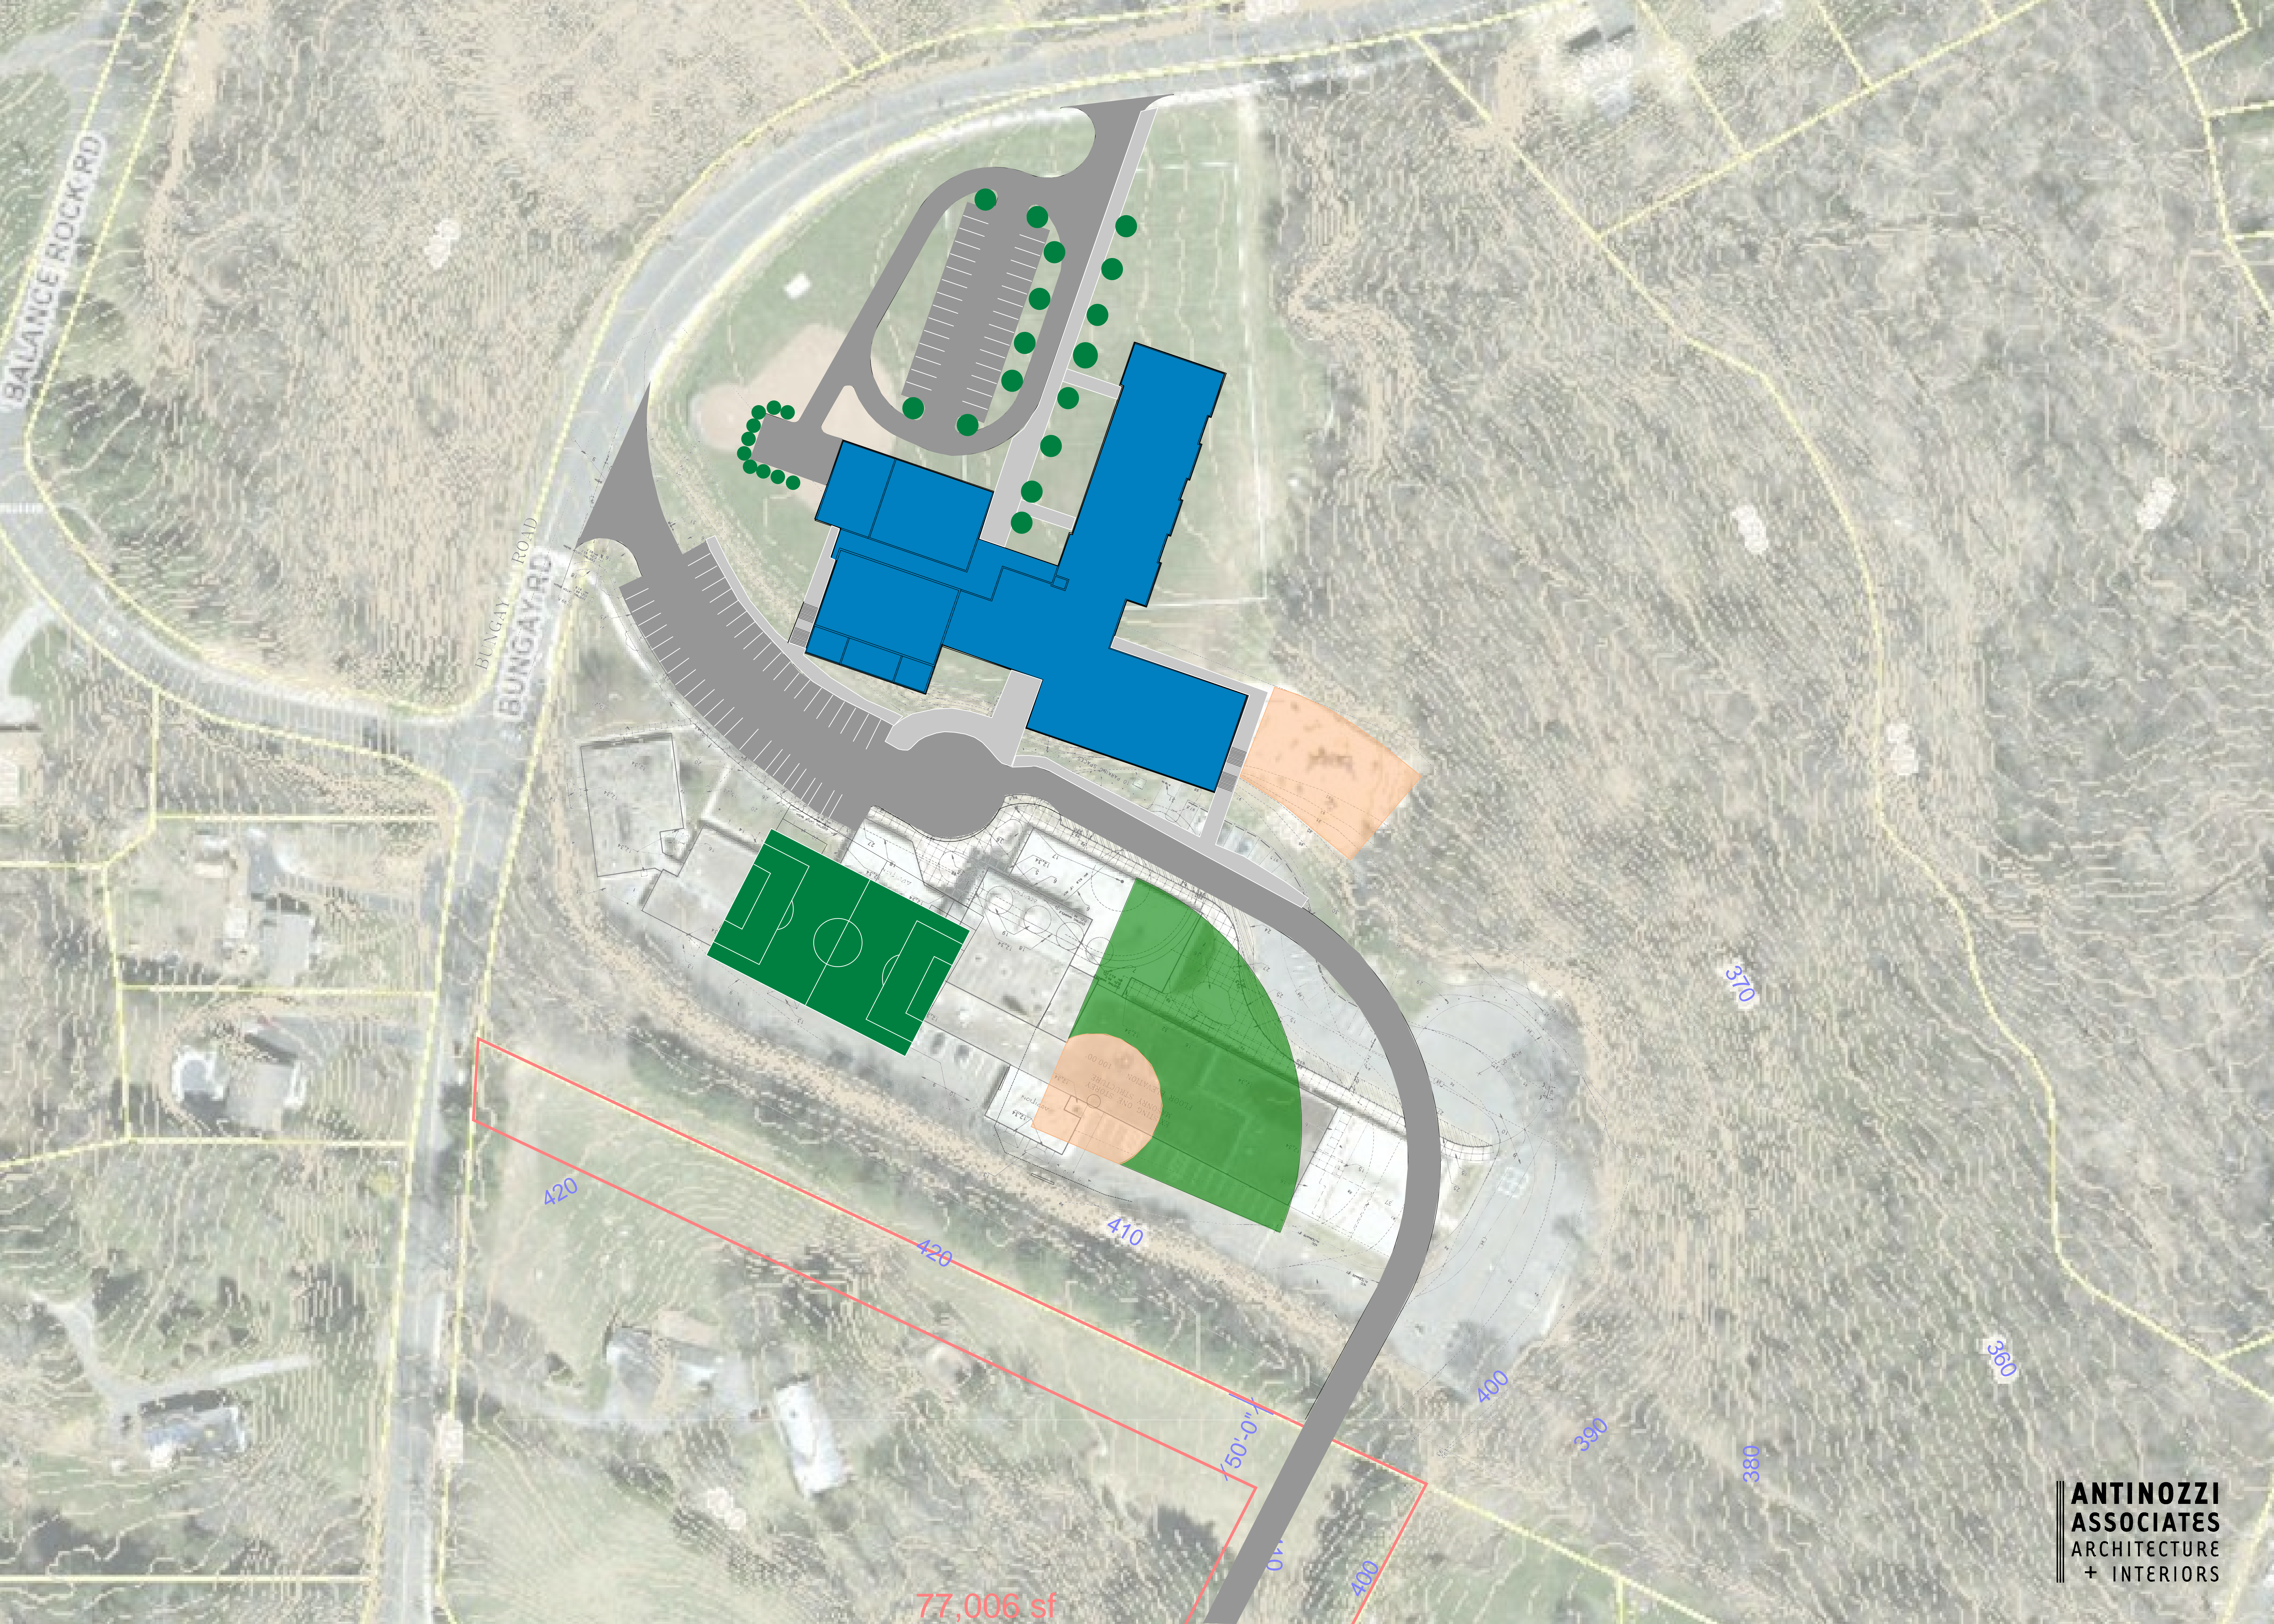

DEPARTMENT LEGEND

- ACADEMIC CORE PROGRAMS
- SPECIAL EDUCATION PROGRAMS
- STUDENT SUPPORT
- PHYSICAL EDUCATION PROGRAMS
- FOOD SERVICES
- ARTS AND HUMANITIES PROGRAMS
- LIBRARY / MEDIA CENTER
- ADMINISTRATIVE & SUPPORT SPACES
- BUILDING SERVICES & CORE AREA
- CIRCULATION

APPROXIMATE AREA OF BASEMENT MECHANICAL/ELECTRICAL AREA:	0 BSF
TOTAL AREA OF FIRST FLOOR:	41,828 BSF
TOTAL EXISTING AREA:	27,794 NSF

BALANCE ROCK RD

BUNGAY ROAD

420

420

410

370

360

380

390

400

150'-0"

400

77,006 sf