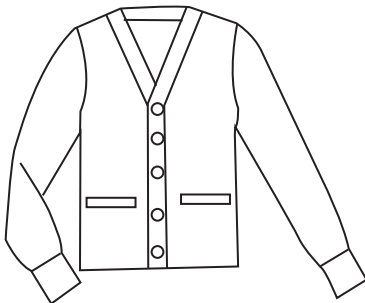

Girls Only

Youth $41.50
Adult $44.50

Red V-Neck Cardigan
with St. James Logo

**#1100
MONO**

Youth $30.50
Adult $35.50