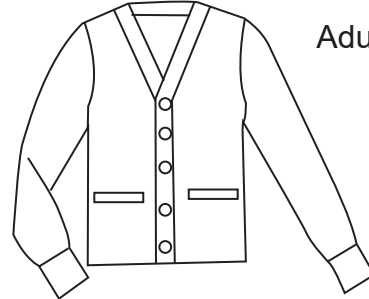

Boys Only

Youth $41.50
Adult $44.50

Navy V-Neck Cardigan
with St. James Logo

**#1100
MONO**