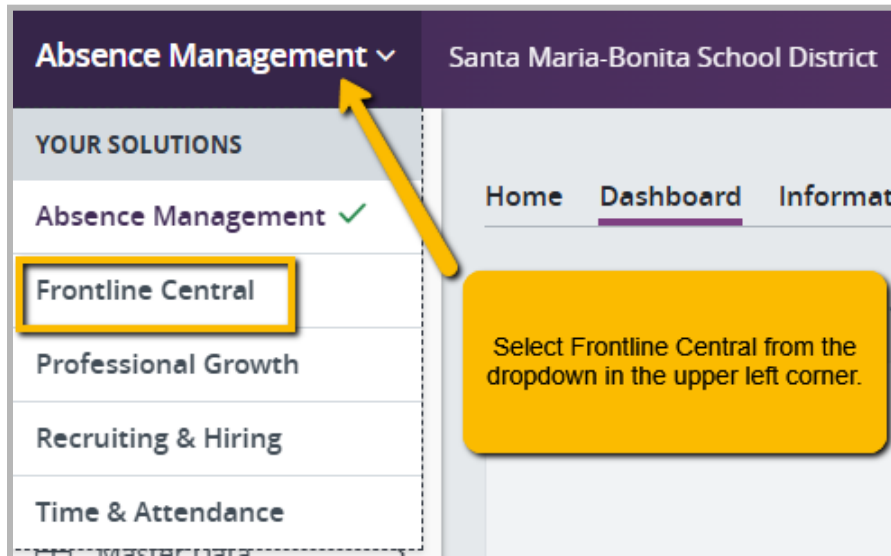

FRONTLINE CENTRAL FORMS

Frontline Support: Savannah Holguin x8135

LOGIN TO FRONTLINE

- Under [SMBSD Staff Links](#)

SELECT FRONTLINE CENTRAL

FORMS

- Go to My Forms
 - Forms I Can Start