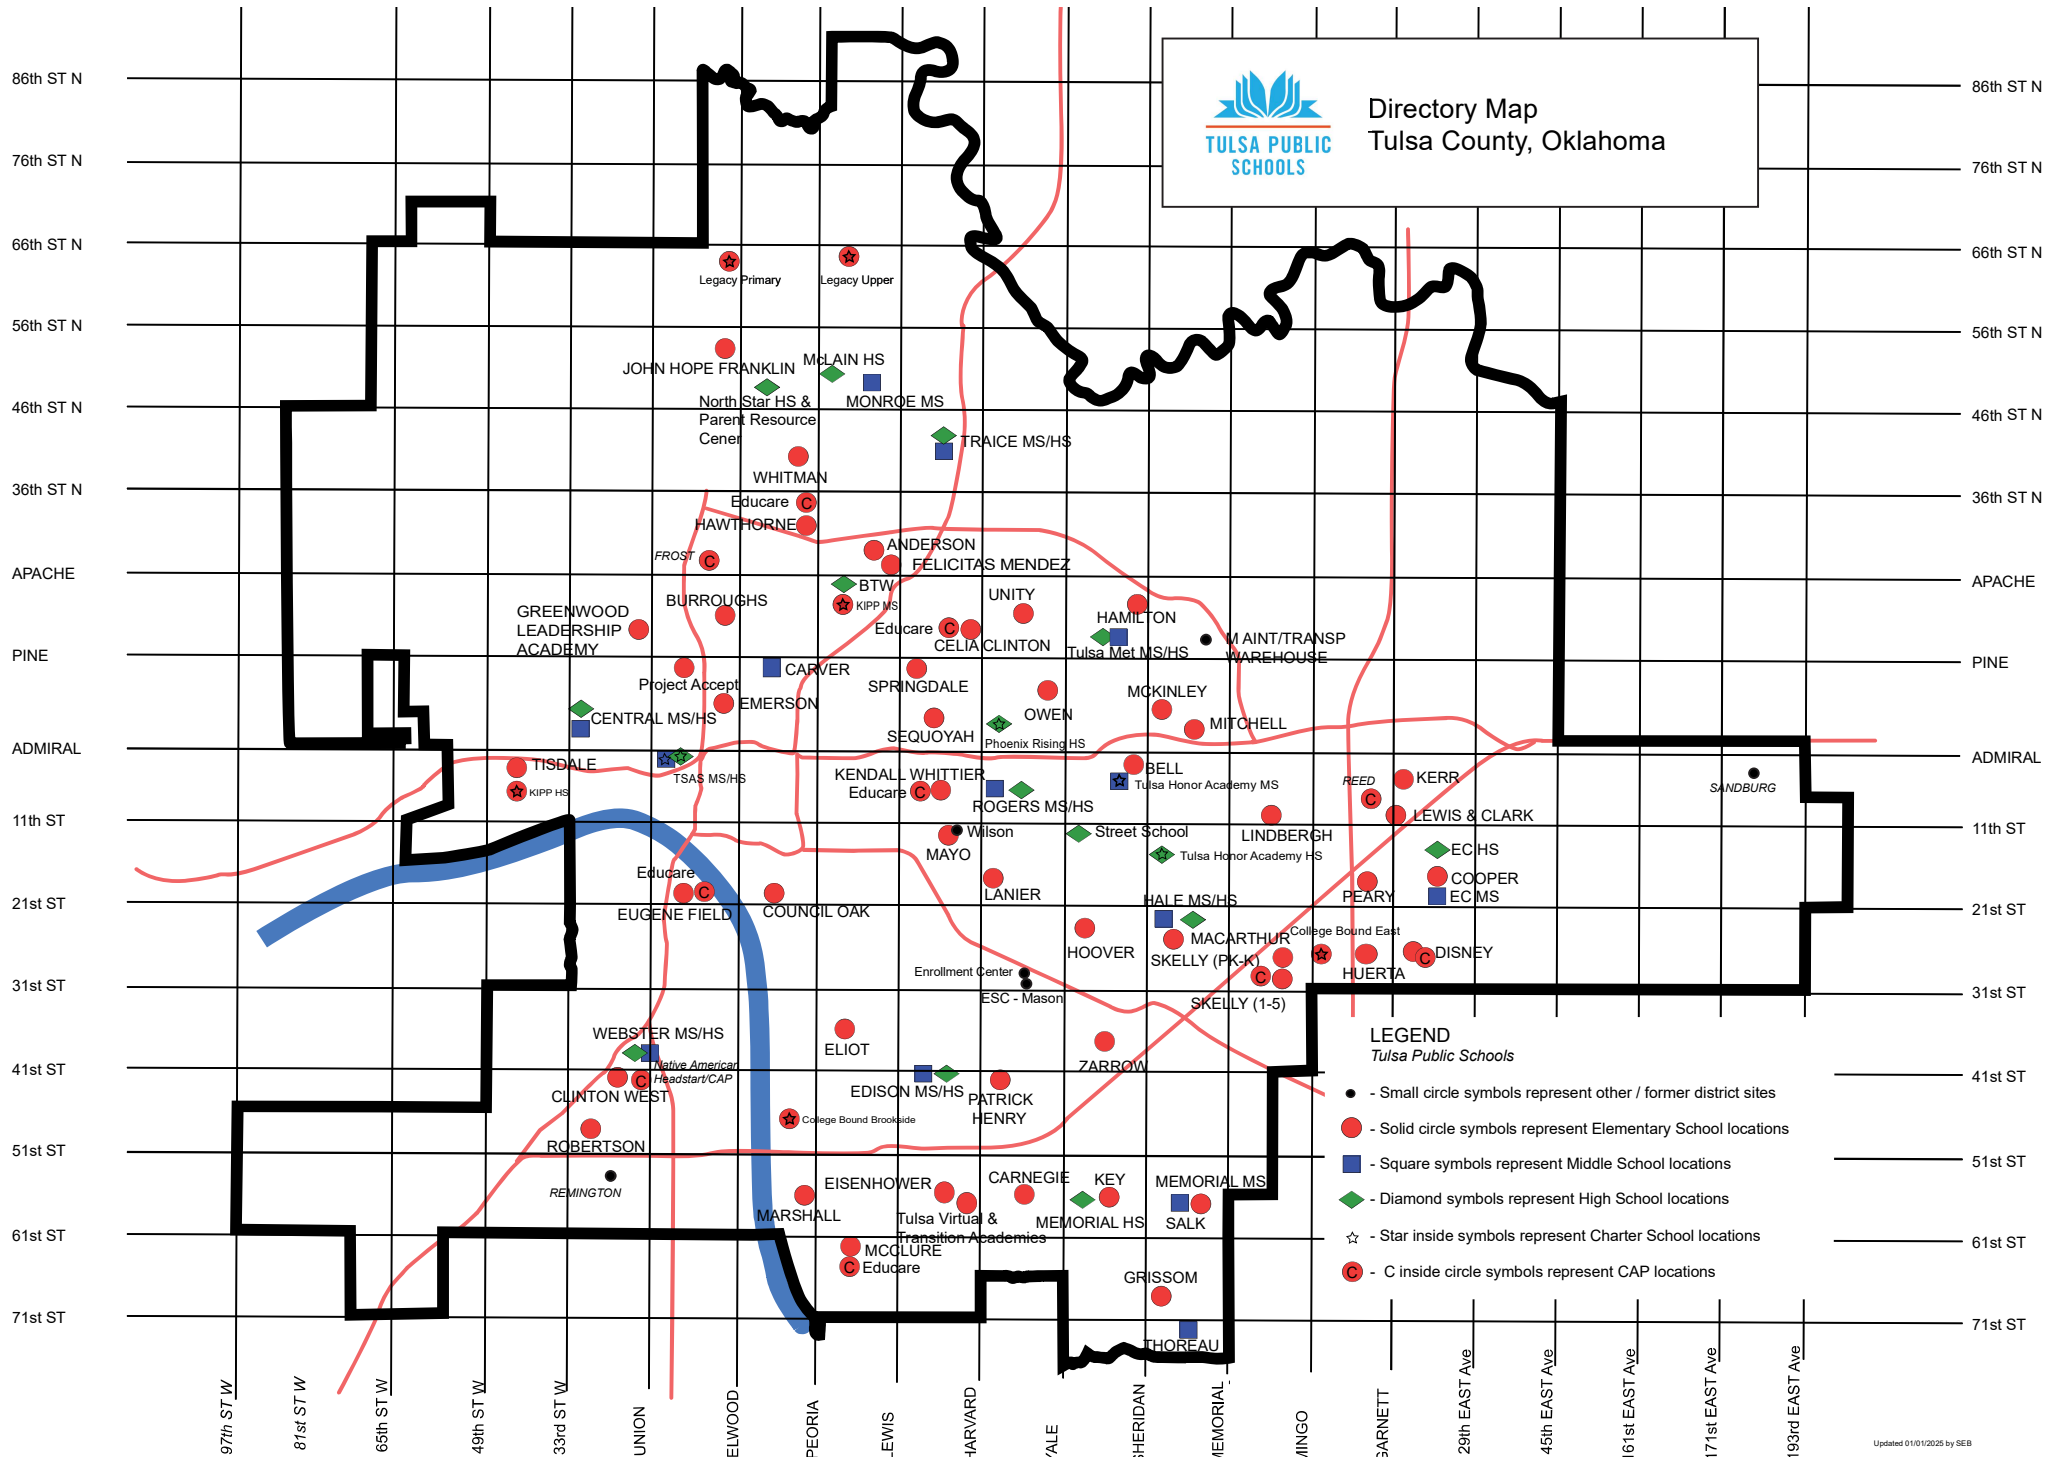

Directory Map Tulsa County, Oklahoma

LEGEND
Tulsa Public Schools

- - Small circle symbols represent other / former district sites
- - Solid circle symbols represent Elementary School locations
- - Square symbols represent Middle School locations
- ◆ - Diamond symbols represent High School locations
- ☆ - Star inside symbols represent Charter School locations
- - C inside circle symbols represent CAP locations