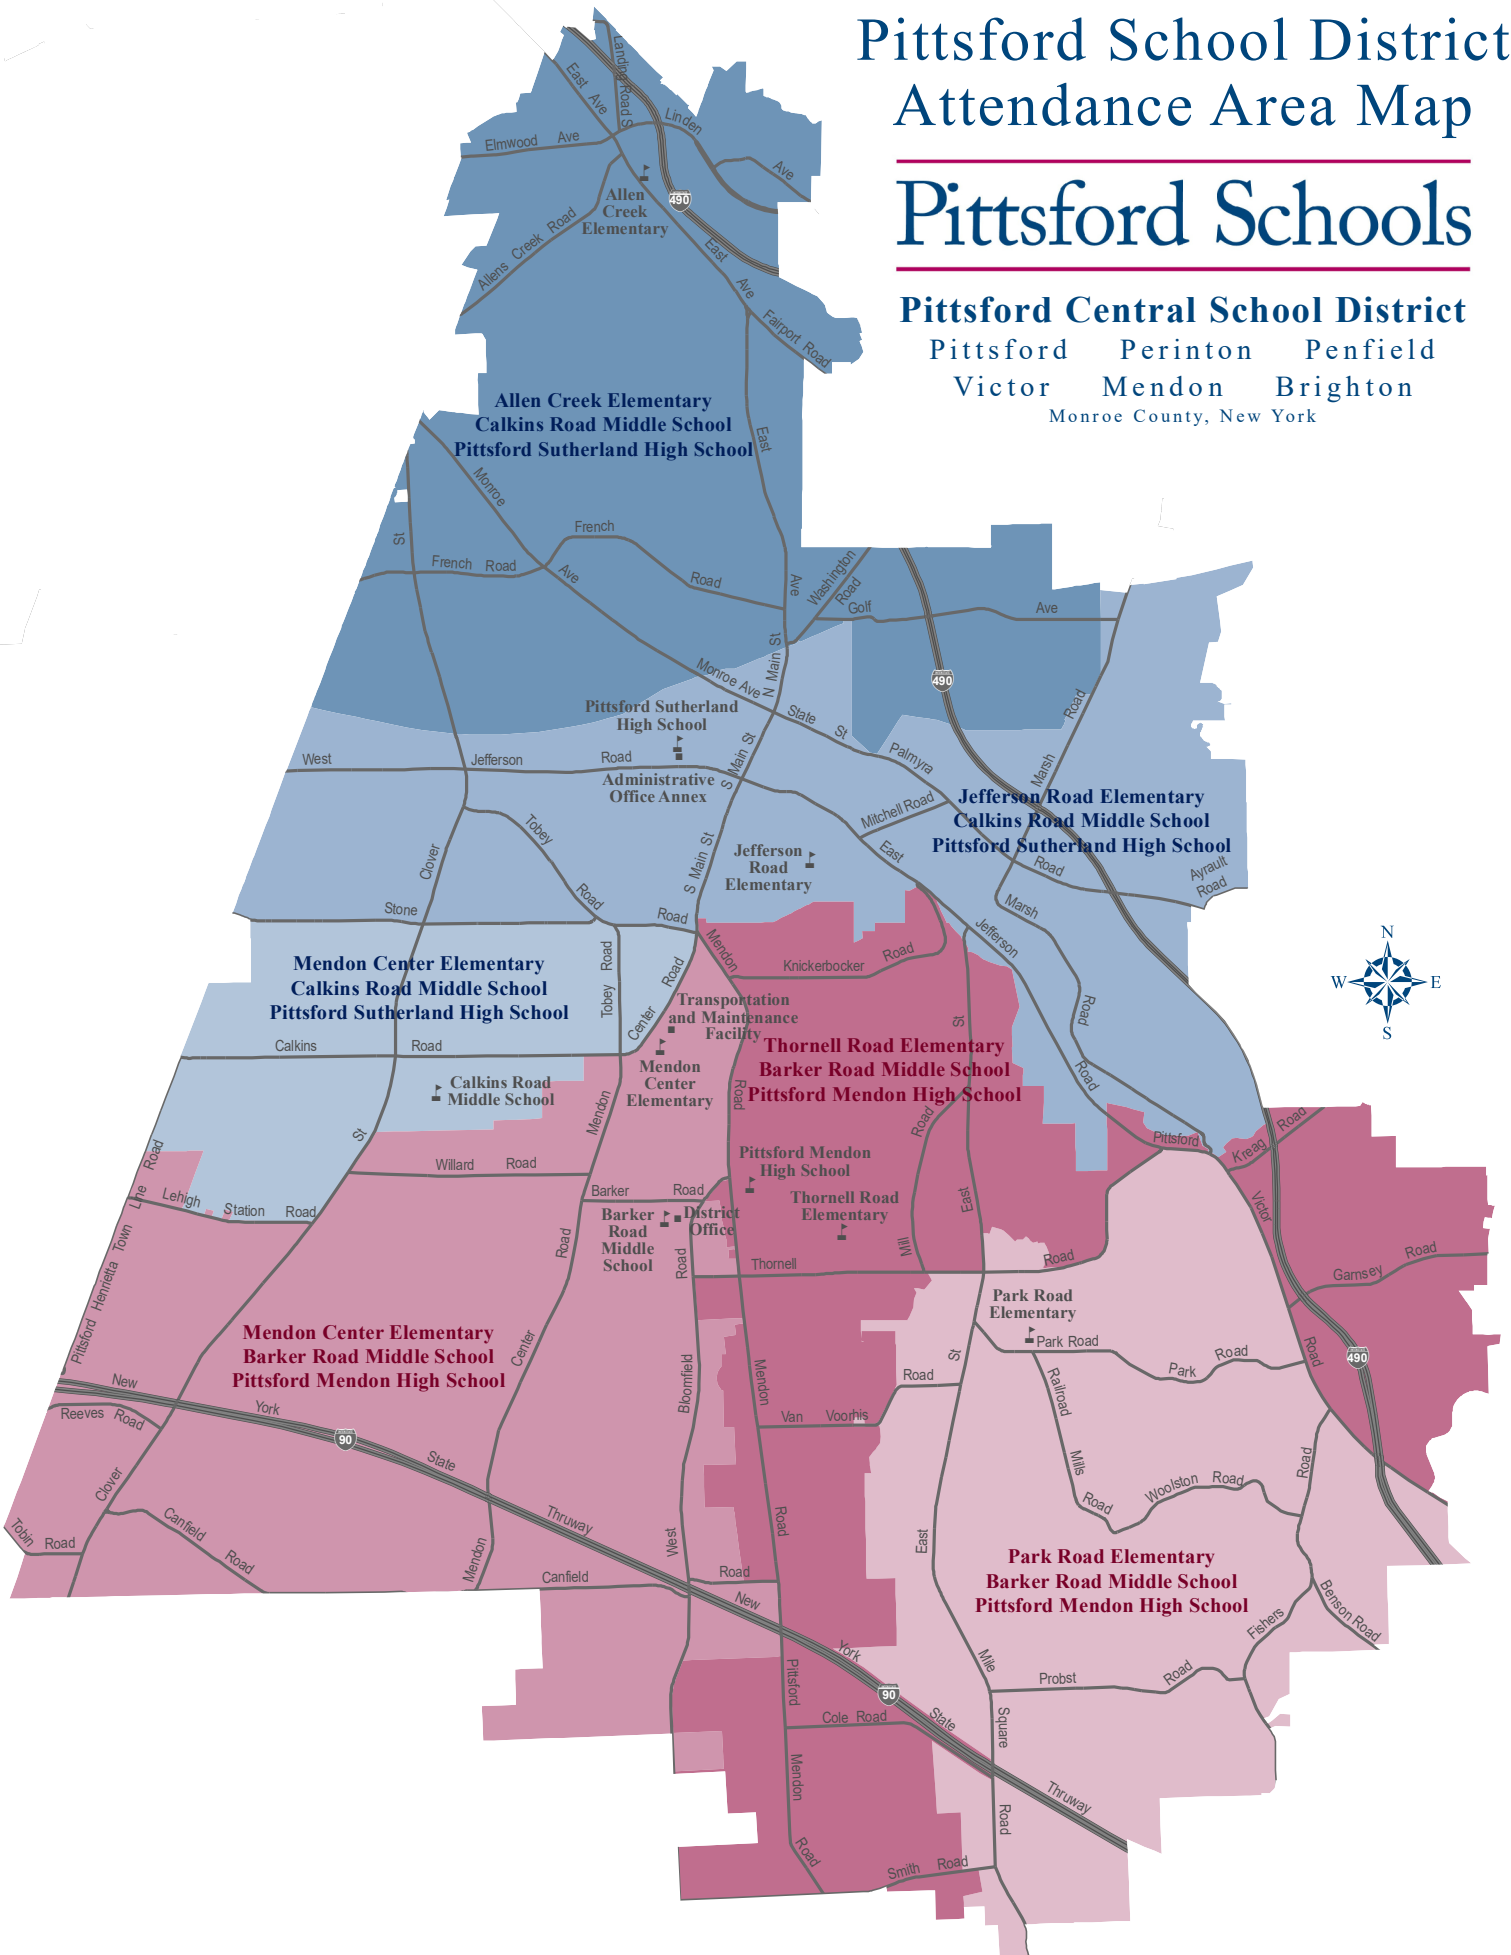

Pittsford School District Attendance Area Map

Pittsford Schools

Pittsford Central School District
Pittsford Perinton Penfield
Victor Mendon Brighton
Monroe County, New York

Pittsford Central School District Attendance Areas

Lacoma Lane
Laird Lane
Lake Lacoma Dr
Lancashire Way
Lily Pond Lane
Locke Dr
Mile Square Road
(644-933 All,
968-980 Even)
Miles Cutting Lane
Mill Valley Road
Monterey Dr
Musket Lane
Oak Brook Cir
Oak Grove
Old Brook Cir
Old Forge Lane
Old Stonefield Way
Park Road
Park Bluff Way
Park Forest Dr
Park View Dr
Parkridge Dr
Pine Needles Dr
Pinehill Dr
Pittsford Victor Road
(589-1407 Odd)
Pond View Dr
Powder Mill Dr
Preston Cir
Probst Road
Railroad Mills Road
Risewood Lane
Rosewood Dr
Royal Hunt Lane
Royal View