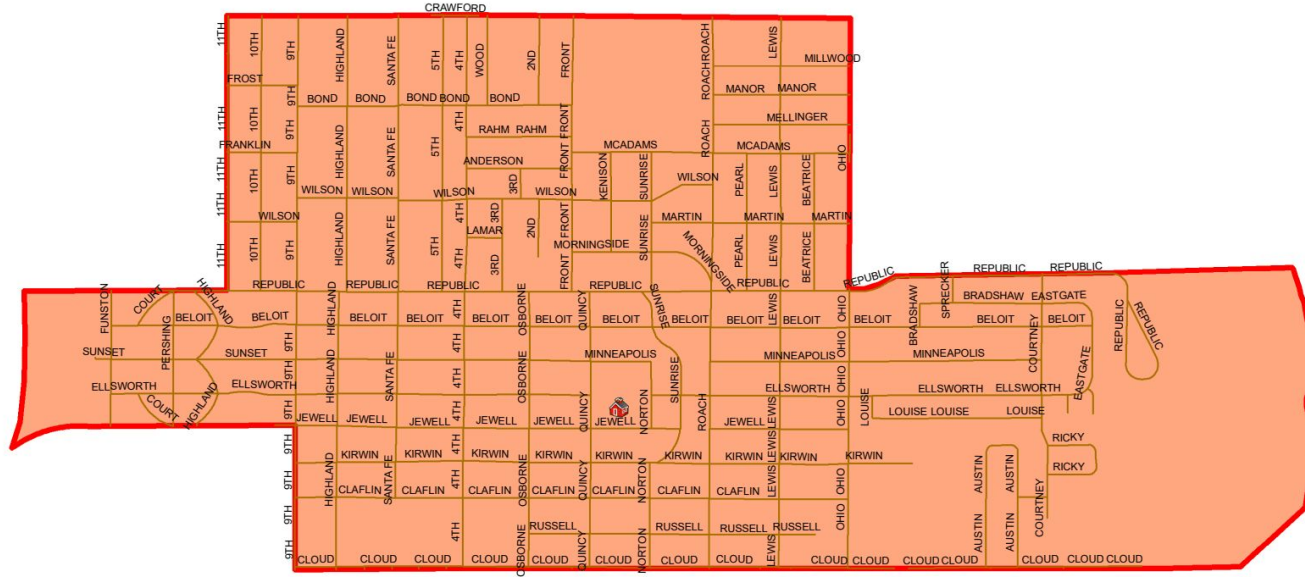

HEUSNER SCHOOL DIST

Saline County Tax Property ownership map.
 This map is for Tax purposes only.
 It is not intended for conveyances,
 nor is it a legal survey

1 inch = 1,216 feet

Legend	
	HEUSNER SCHOOL
	ROADS
	HEUSNER DISTRICT