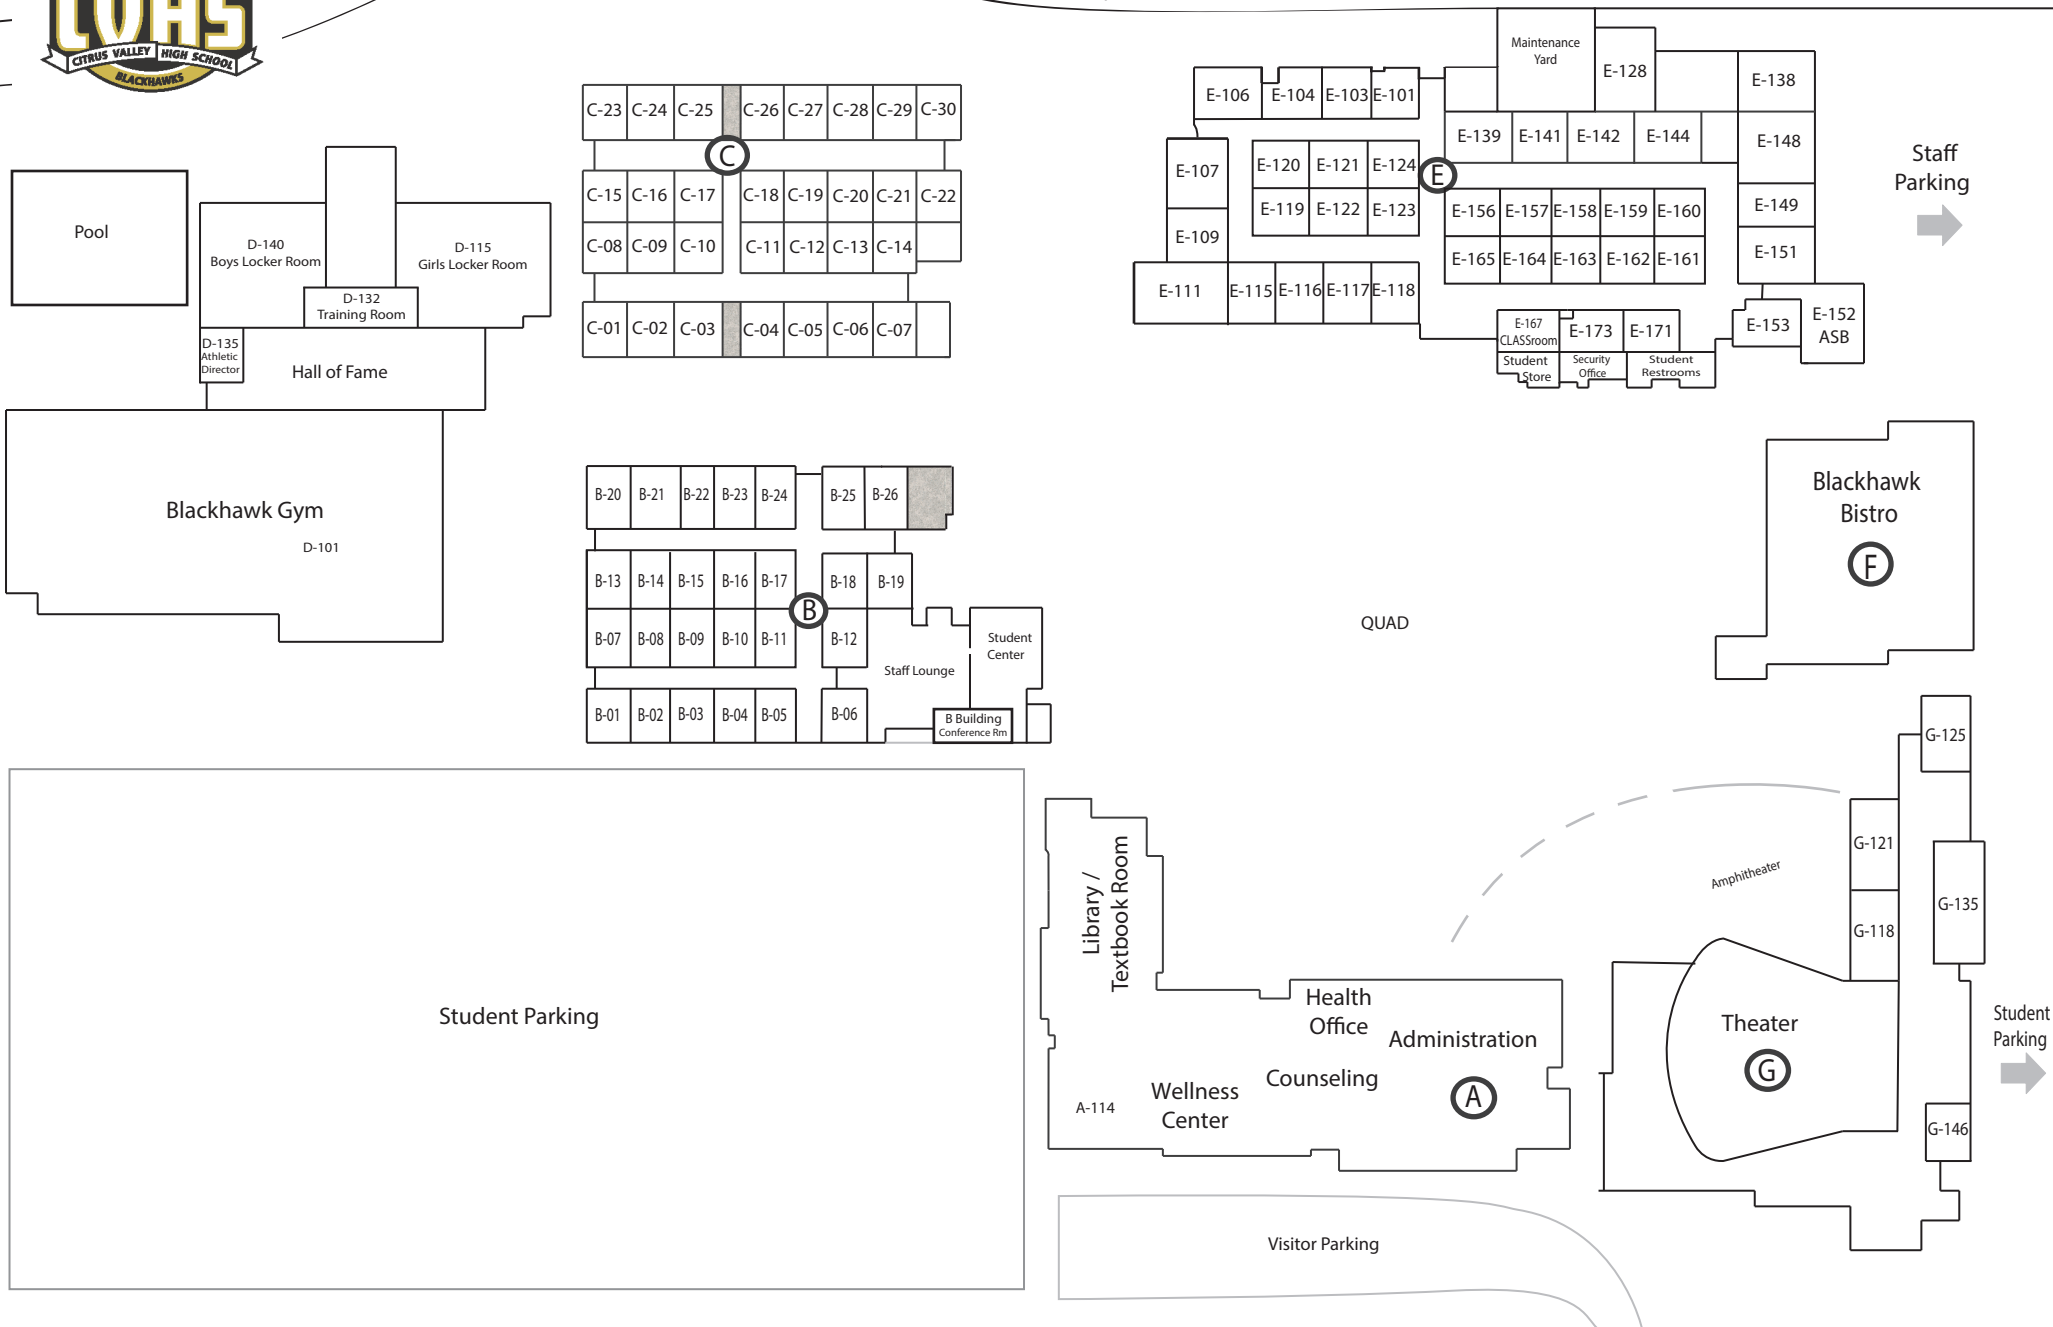

Citrus Valley High School

Exit to Texas St. →

Drop Off Area

PARENT/STUDENT DROP OFF LANE

Pioneer Ave.