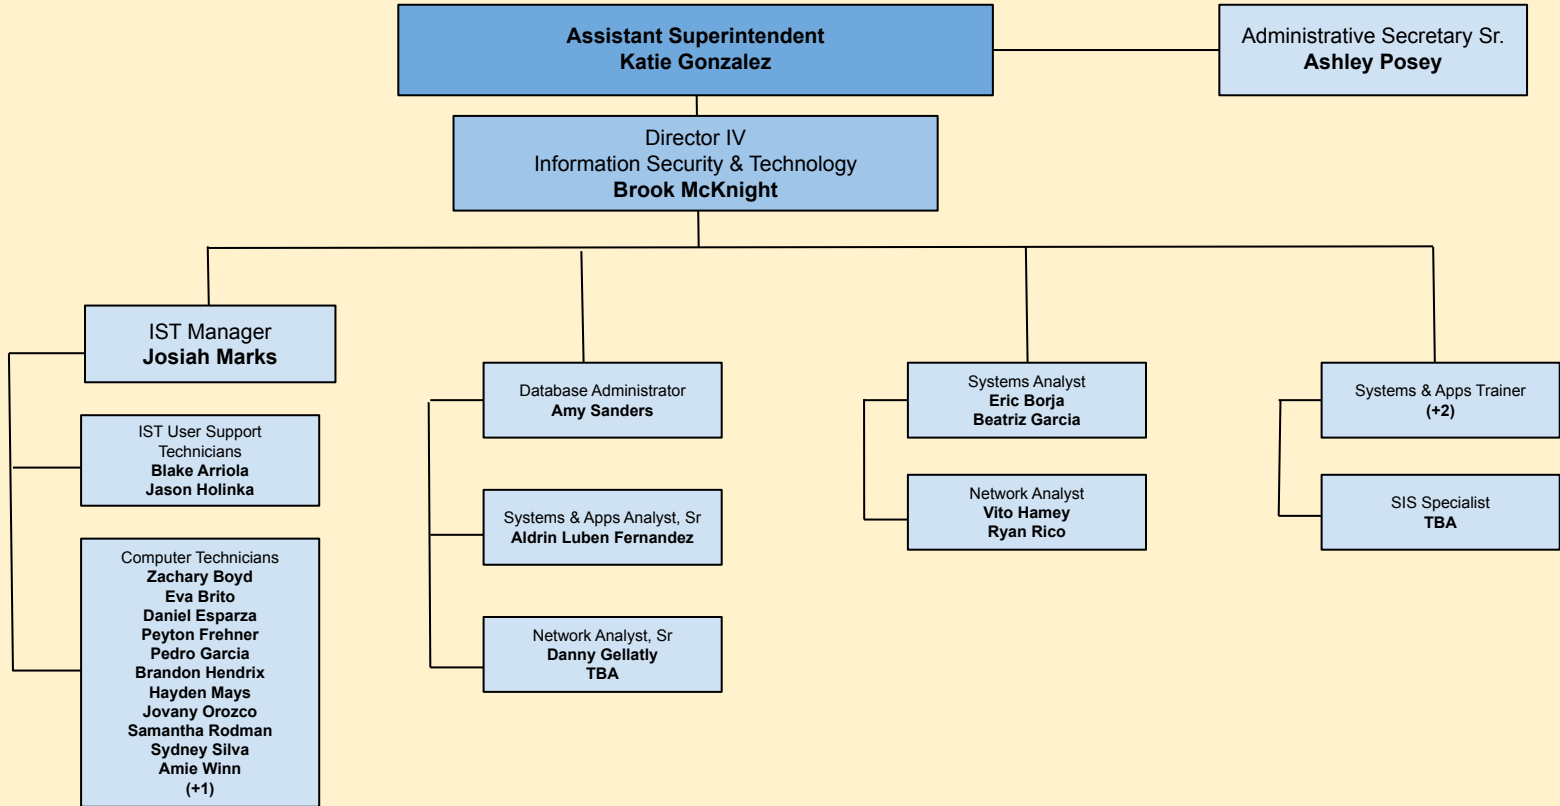

BUSINESS SERVICES - INFORMATION SECURITY & TECHNOLOGY