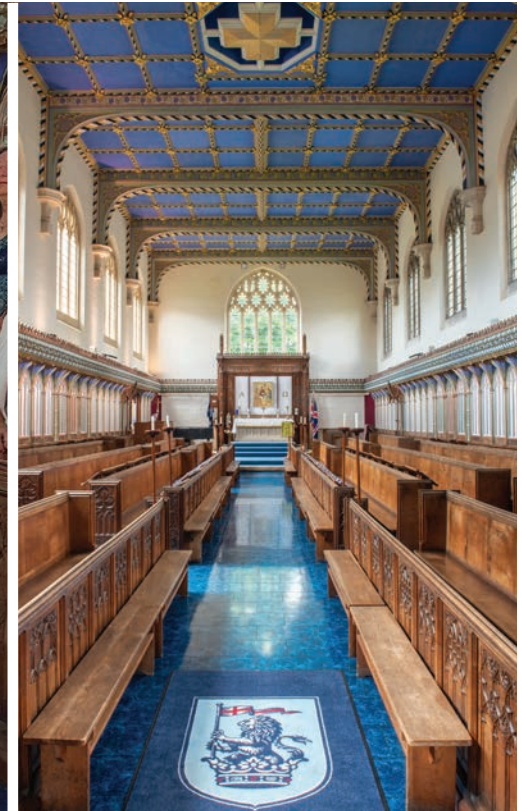

SAY "I DO" IN OUR HISTORIC CHAPEL

A timeless wedding
experience for
Old Wellingtonians

Wellington
SCHOOL
EVENTS AND PRIVATE HIRE

Celebrate your wedding day in a truly enchanting setting at our exclusive chapel, available solely for Old Wellingtonians on their wedding day. With its striking blue floor and beautifully carved ceiling, this timeless venue exudes romance and elegance, providing the perfect backdrop for your special day.

OUR CHAPEL IS THE PERFECT CHOICE

Exclusive access for Old Wellingtonians

Historic chapel with stunning architectural features

Personalised ceremony coordination

Beautiful photography locations

Suitable for a grand ceremony or an intimate gathering