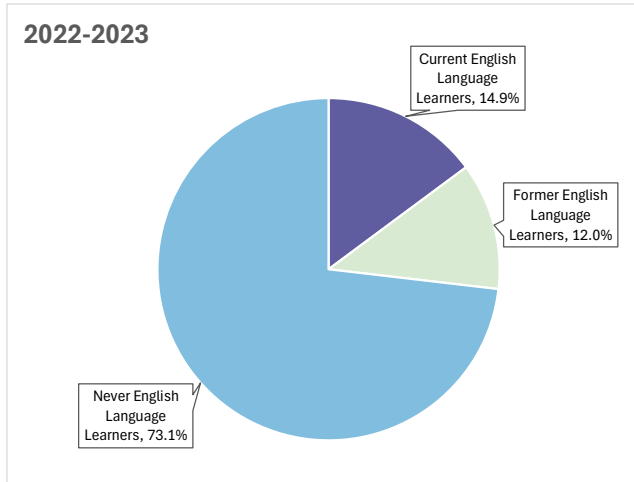

Beaverton School District Enrollment of English Language Learners

Data based on enrollment as of May 1, 2024 - Spring Student Membership published by ODE November 21, 2024

<https://www.oregon.gov/ode/reports-and-data/students/Pages/Student-Enrollment-Reports.aspx>

	2022-2023	2023-2024	% Change
Current English Language Learners	14.9%	16.6%	1.7%
Former English Language Learners	12.0%	11.6%	-0.5%
Never English Language Learners	73.1%	71.8%	-1.3%
TOTAL STUDENTS	38242	38070	-0.4%