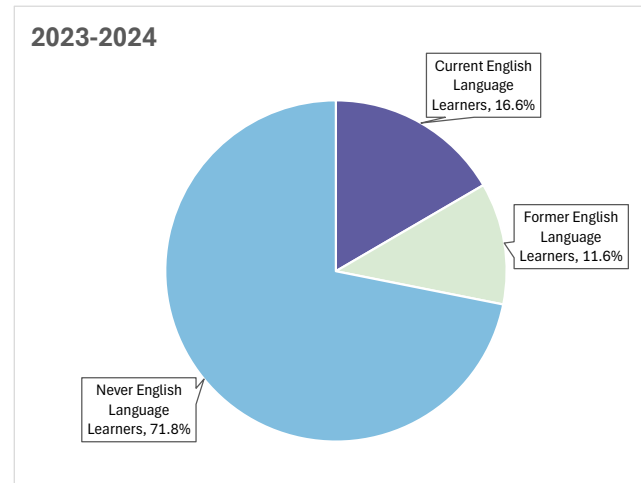

Beaverton School District Enrollment of English Language Learners

Data based on enrollment as of May 1, 2024 - Spring Student Membership published by ODE November 21, 2024

<https://www.oregon.gov/ode/reports-and-data/students/Pages/Student-Enrollment-Reports.aspx>

	2022-2023	2023-2024	% Change
Current English Language Learners	14.9%	16.6%	1.7%
Former English Language Learners	12.0%	11.6%	-0.5%
Never English Language Learners	73.1%	71.8%	-1.3%
TOTAL STUDENTS	38242	38070	-0.4%