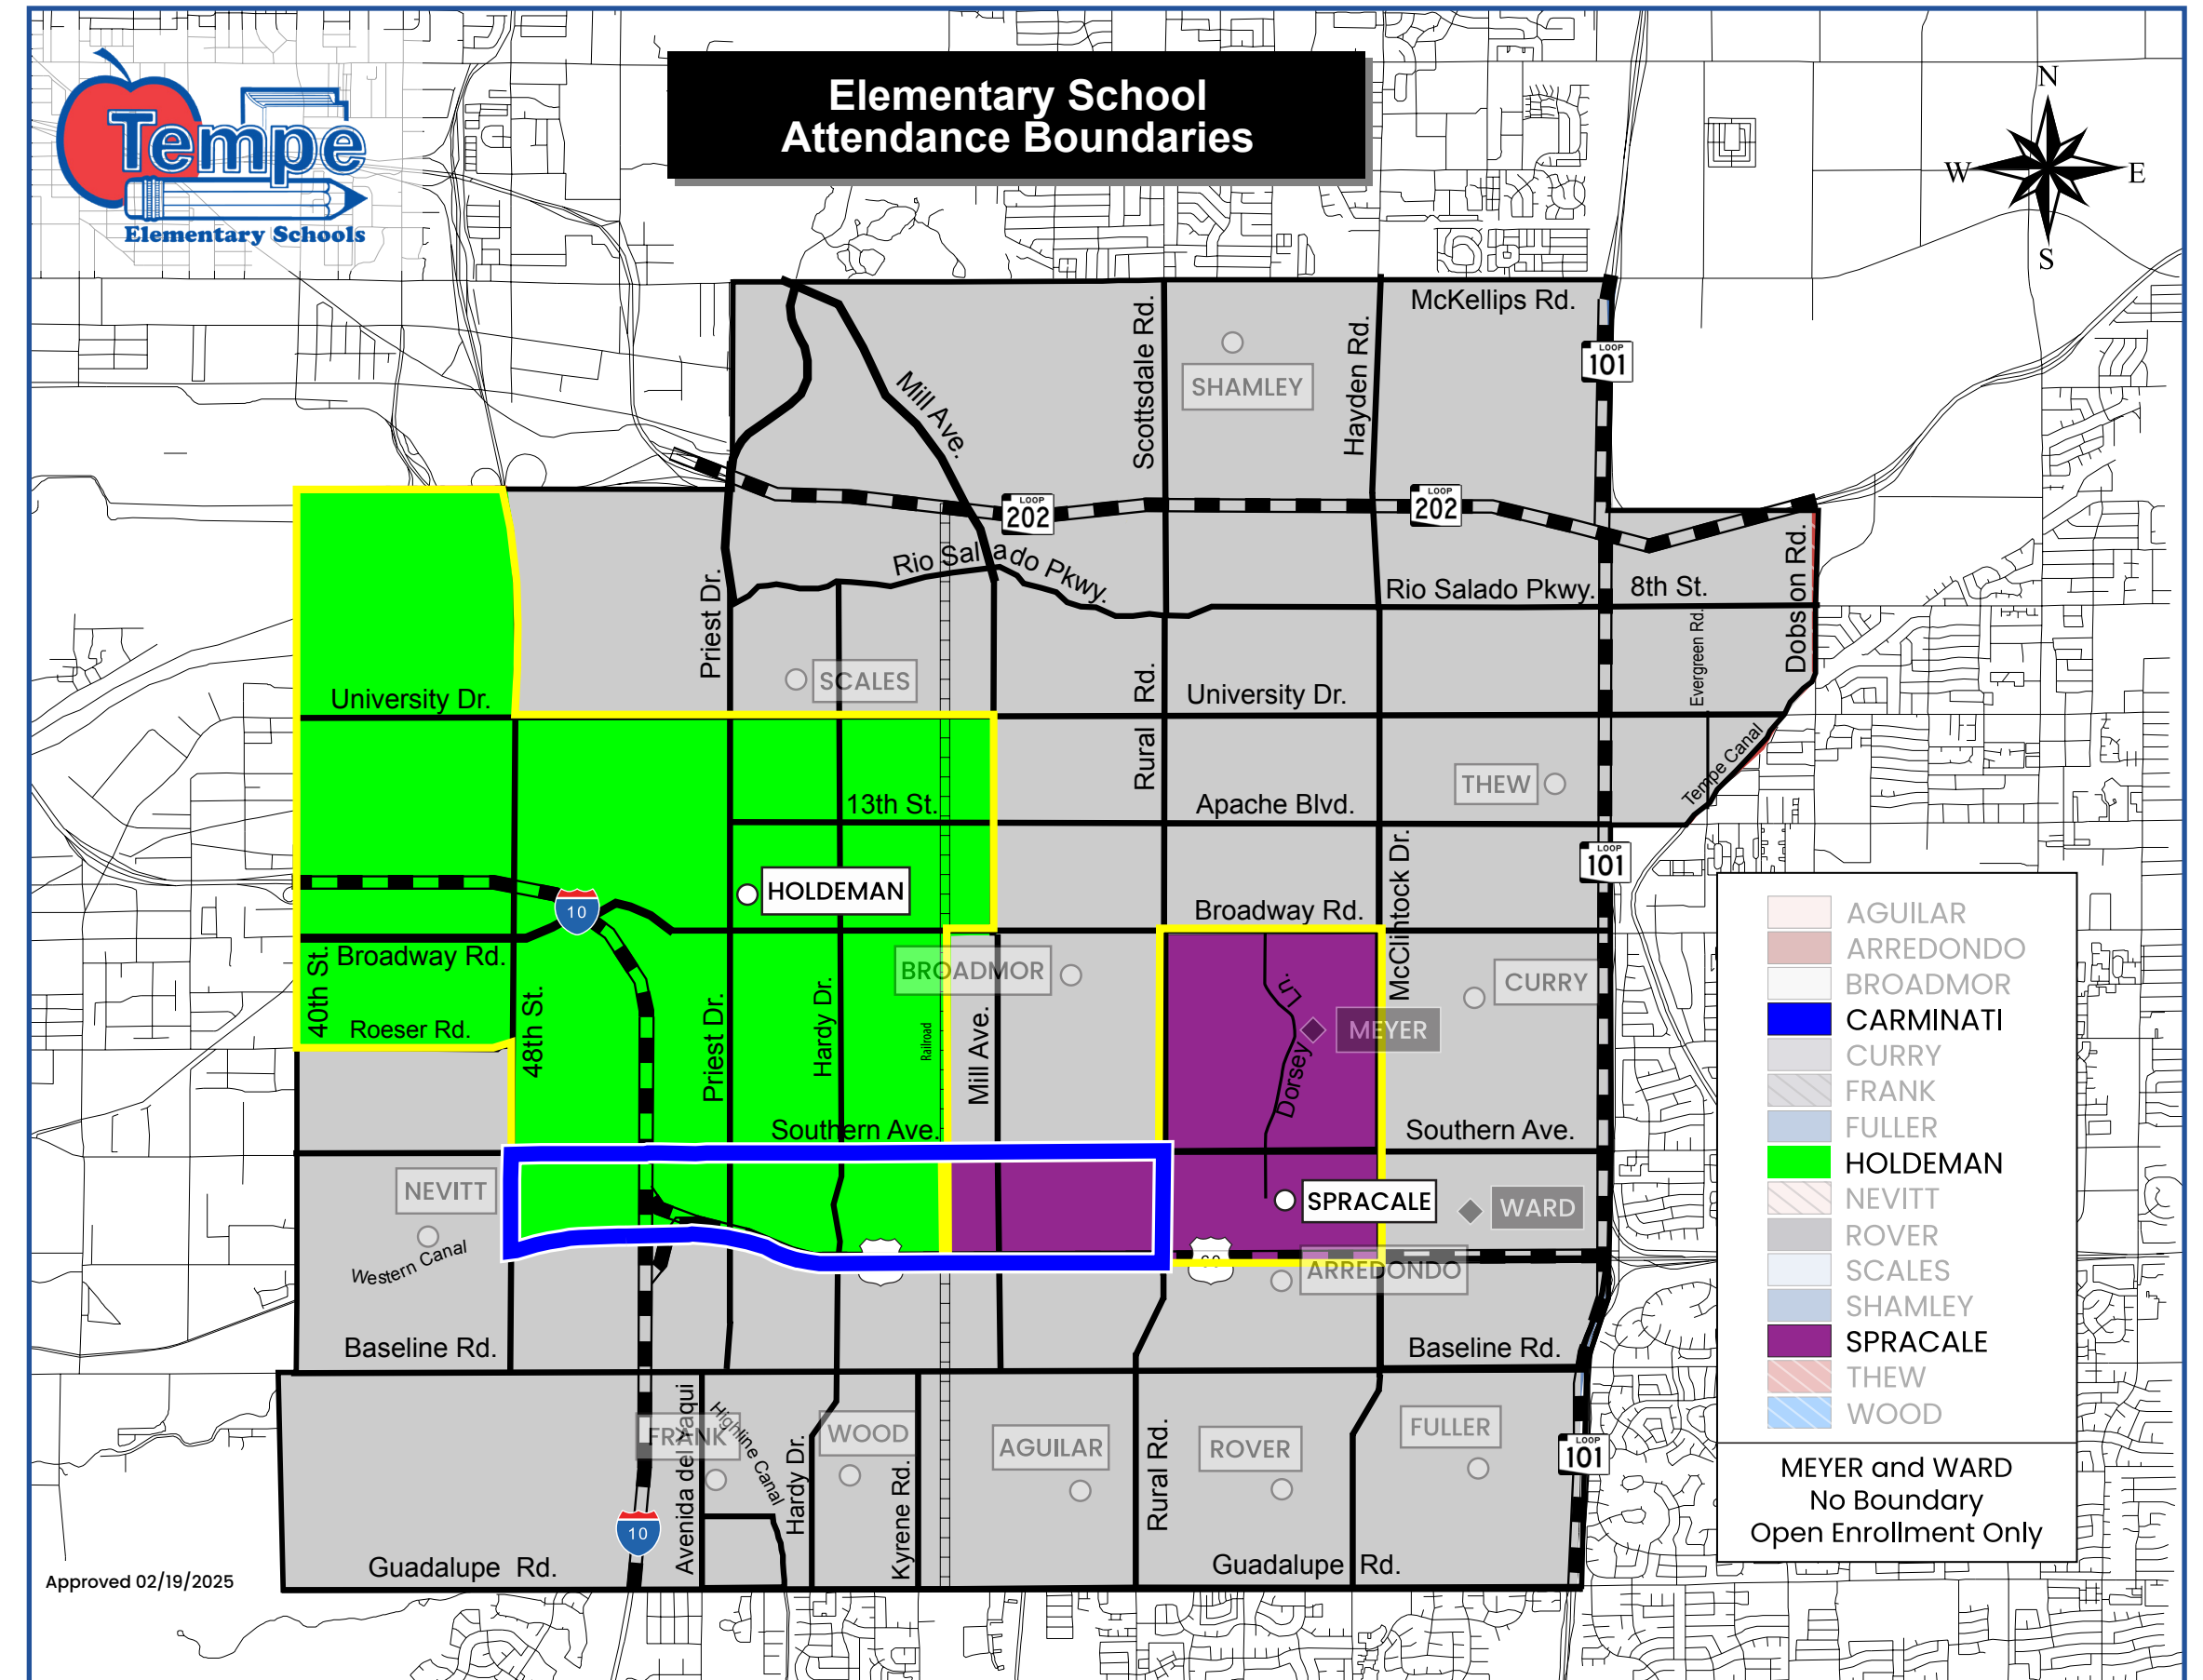

Approved Change: Carminati Boundary Change to Holdeman and Spracale for the 2025-2026 School Year

Before

After