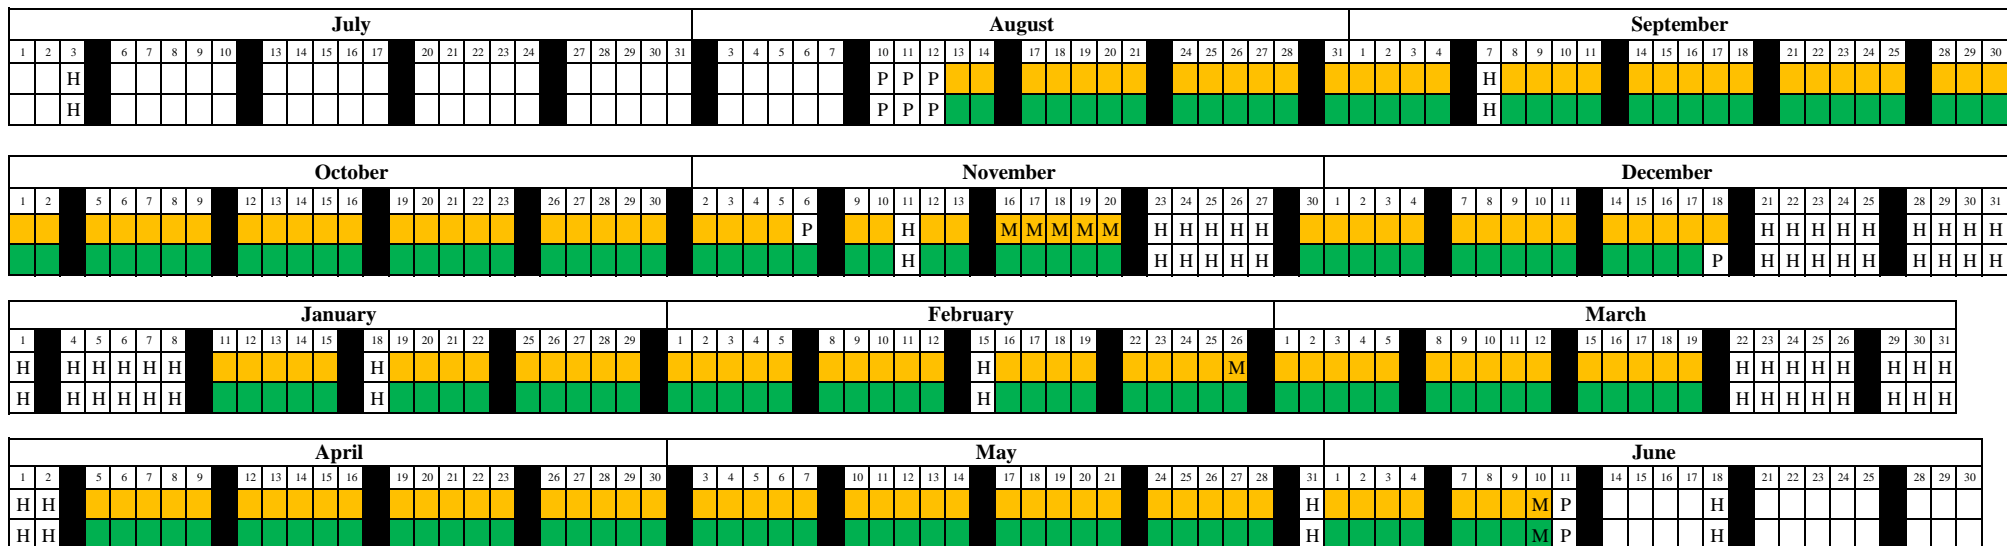

Redlands Unified School District

Student Attendance Calendar (All Schools)

2026-2027 School Year

	Elementary	H Holiday (No Students in Attendance)	M Minimum Day (Conferences/Report Card Preparation)	Students = 180 days
	Secondary	P Staff Professional Day (No Students in Attendance)		Teachers = 185 days

Holidays	End of Quarter Dates	End of Trimester Dates	End of Semester Dates
Independence Day	Quarter 1	Trimester 1	Semester 1
Labor Day	Quarter 2	Trimester 2	Semester 2
Veteran's Day	Quarter 3	Trimester 3	
Thanksgiving Break	Quarter 4		
Winter Break			
Martin Luther King, Jr. Day			
Presidents' Day			
Spring Break			
Memorial Day			
Juneteenth			

	July 3	October 9 (41 days)	November 5 (60 days)	December 17 (84 days)
	September 7	December 17 (43 days)	February 26 (57 days)	June 10 (96 days)
	November 11	March 19 (48 days)	June 10 (63 days)	
	November 23 - 27	June 10 (48 days)		
	December 21 - January 8			
	January 18			
	February 15			
	March 22 - April 2			
	May 31			
	June 18			