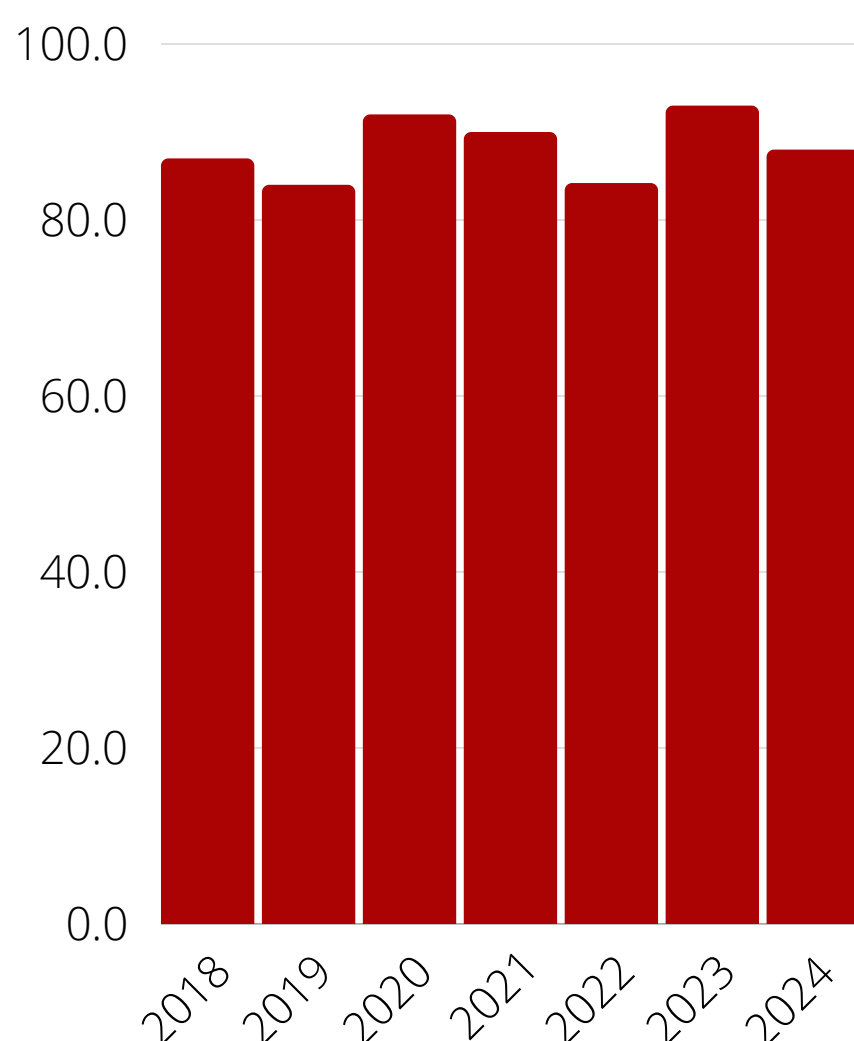

Advanced Placement Results

- In May of 2024, 45 students took the AP exam.
- A total of 54 exams were taken in 7 subjects.

Demographics

Graduation Rate

Post-Graduation Plans

Ethnicity & Diversity

Clubs & Organizations*