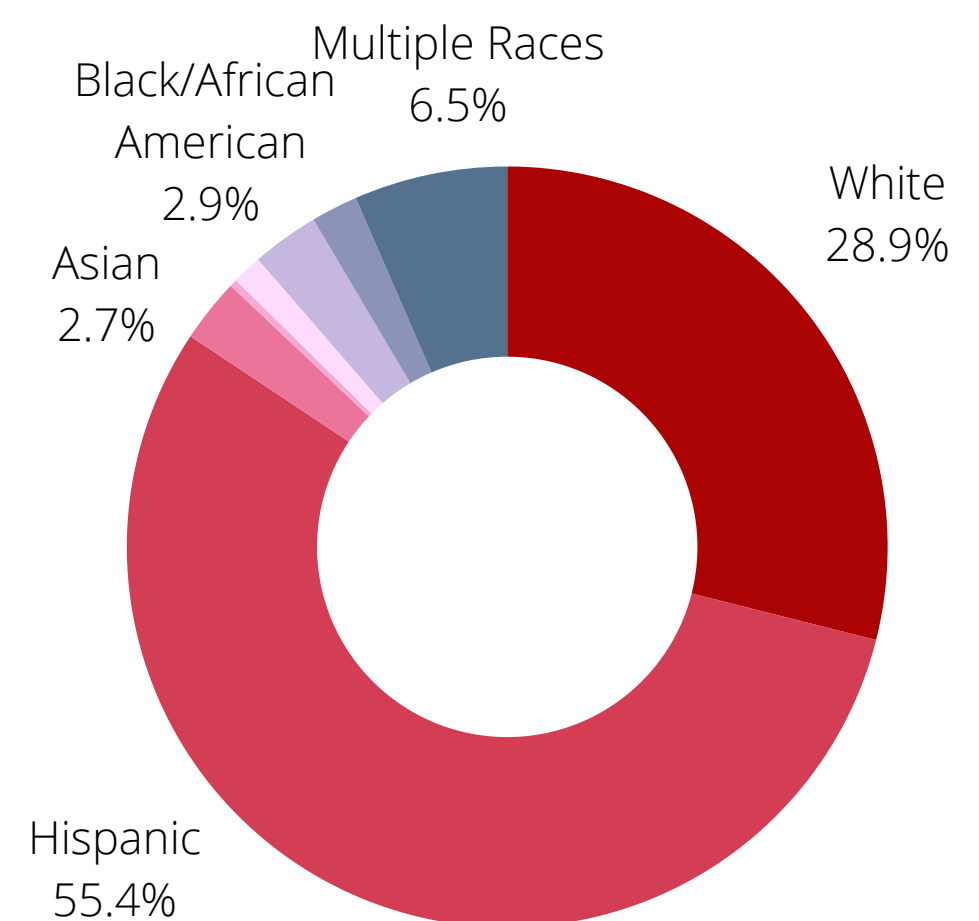

Advanced Placement Results

- In May of 2024, 45 students took the AP exam.
- A total of 54 exams were taken in 7 subjects.

Demographics

Graduation Rate

Post-Graduation Plans

Ethnicity & Diversity

Clubs & Organizations*