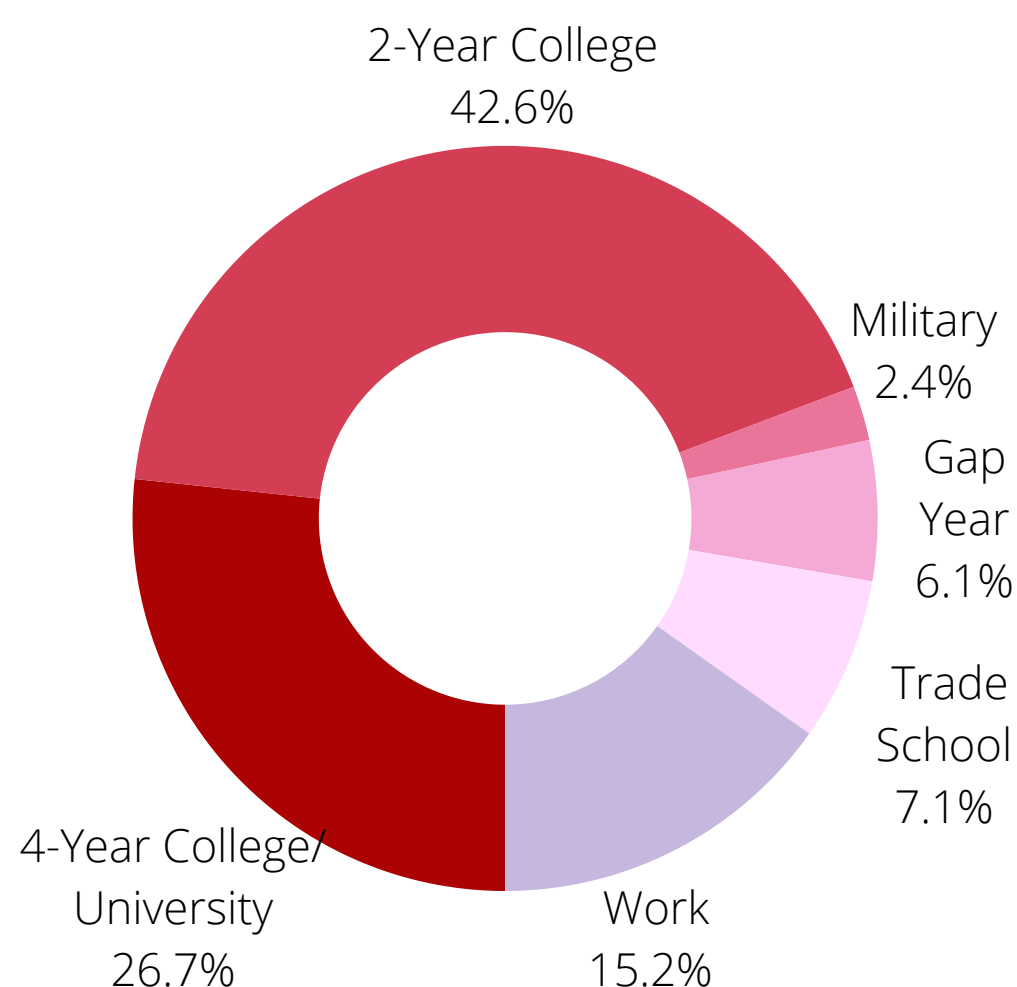

Advanced Placement Results

- In May of 2024, 45 students took the AP exam.
- A total of 54 exams were taken in 7 subjects.

Demographics

Graduation Rate

Post-Graduation Plans

Ethnicity & Diversity

Clubs & Organizations*