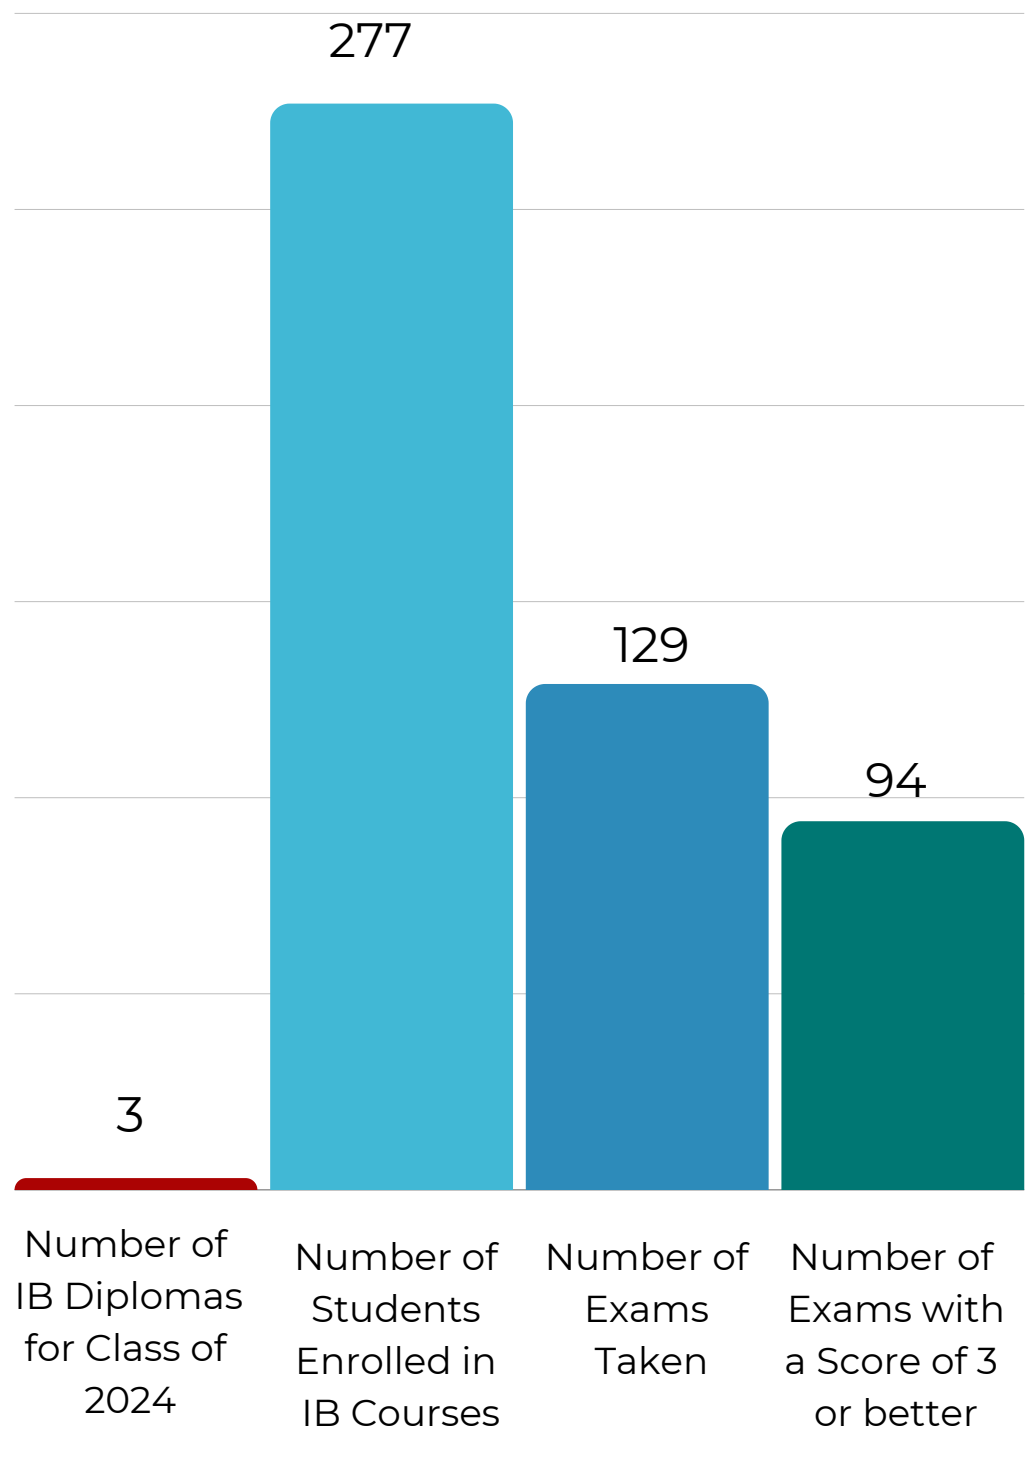

Sophear Hang, School Counselor
shang@srcs.k12.ca.us

Sara Legesse, College & Career Counselor
slegesse@srcs.k12.ca.us

Lucy Lucchesi, MTSS Counselor
llucchesi@srcs.k12.ca.us