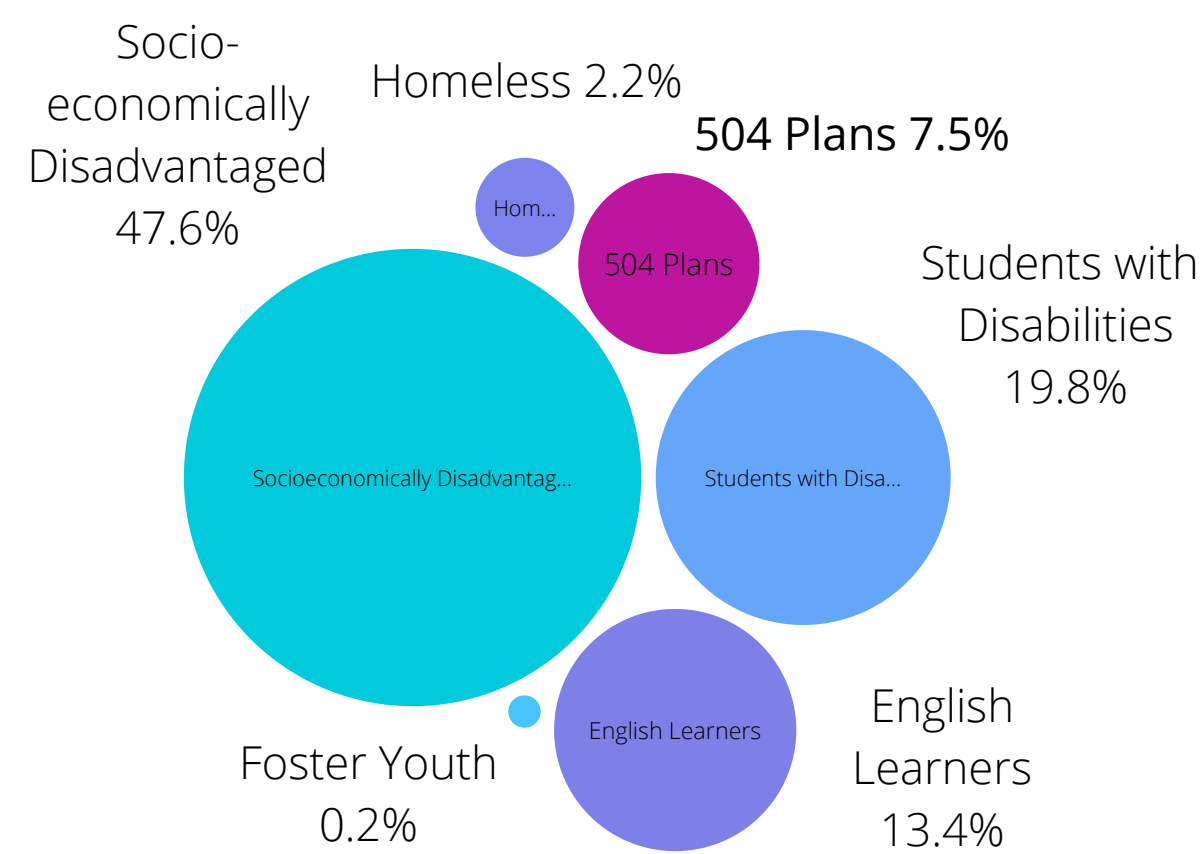

Advanced Placement Results

- In May of 2024, 45 students took the AP exam.
- A total of 54 exams were taken in 7 subjects.

Demographics

Graduation Rate

Post-Graduation Plans

Ethnicity & Diversity

Clubs & Organizations*