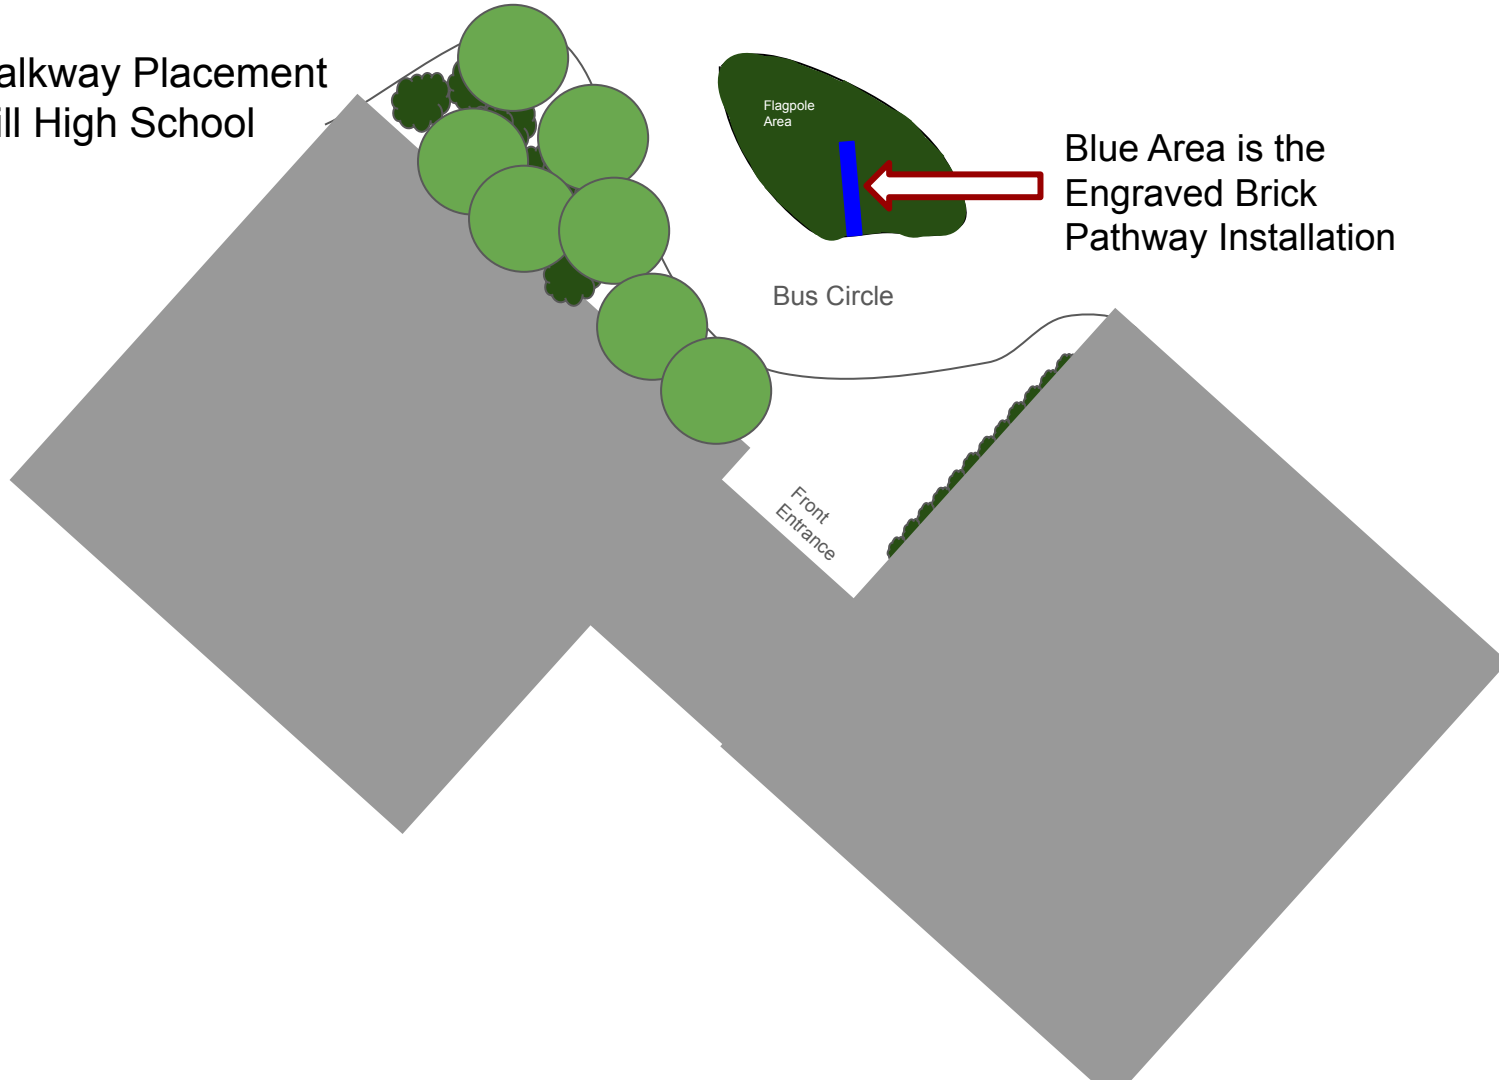

James I. O'Neill High School

Reading Buddies Engraved Brick Walk Fundraiser

Phase 1 Placed Fall 2024 Sold: 36 Engraved Red Bricks	Phase 2 Placed Fall 2025 Goal: Sell 29 Engraved	Phase 3 Placed Fall 2026 Goal: Sell 34 Engraved	Phase 4 Placed Fall 2027 Goal: Sell 32 Engraved	Phase 5 Placed Fall 2028 Goal: Sell 34 Engraved	FINAL WALKWAY DESIGN
36 Brick Placement in Red	29 Brick Placement in Yellow	34 Brick Placement in Blue	32 Brick Placement in Green	34 Brick Placement in Purple	
					

Brick Walkway Placement at O'Neill High School

Flagpole
Area

Blue Area is the
Engraved Brick
Pathway Installation

Bus Circle

Front
Entrance