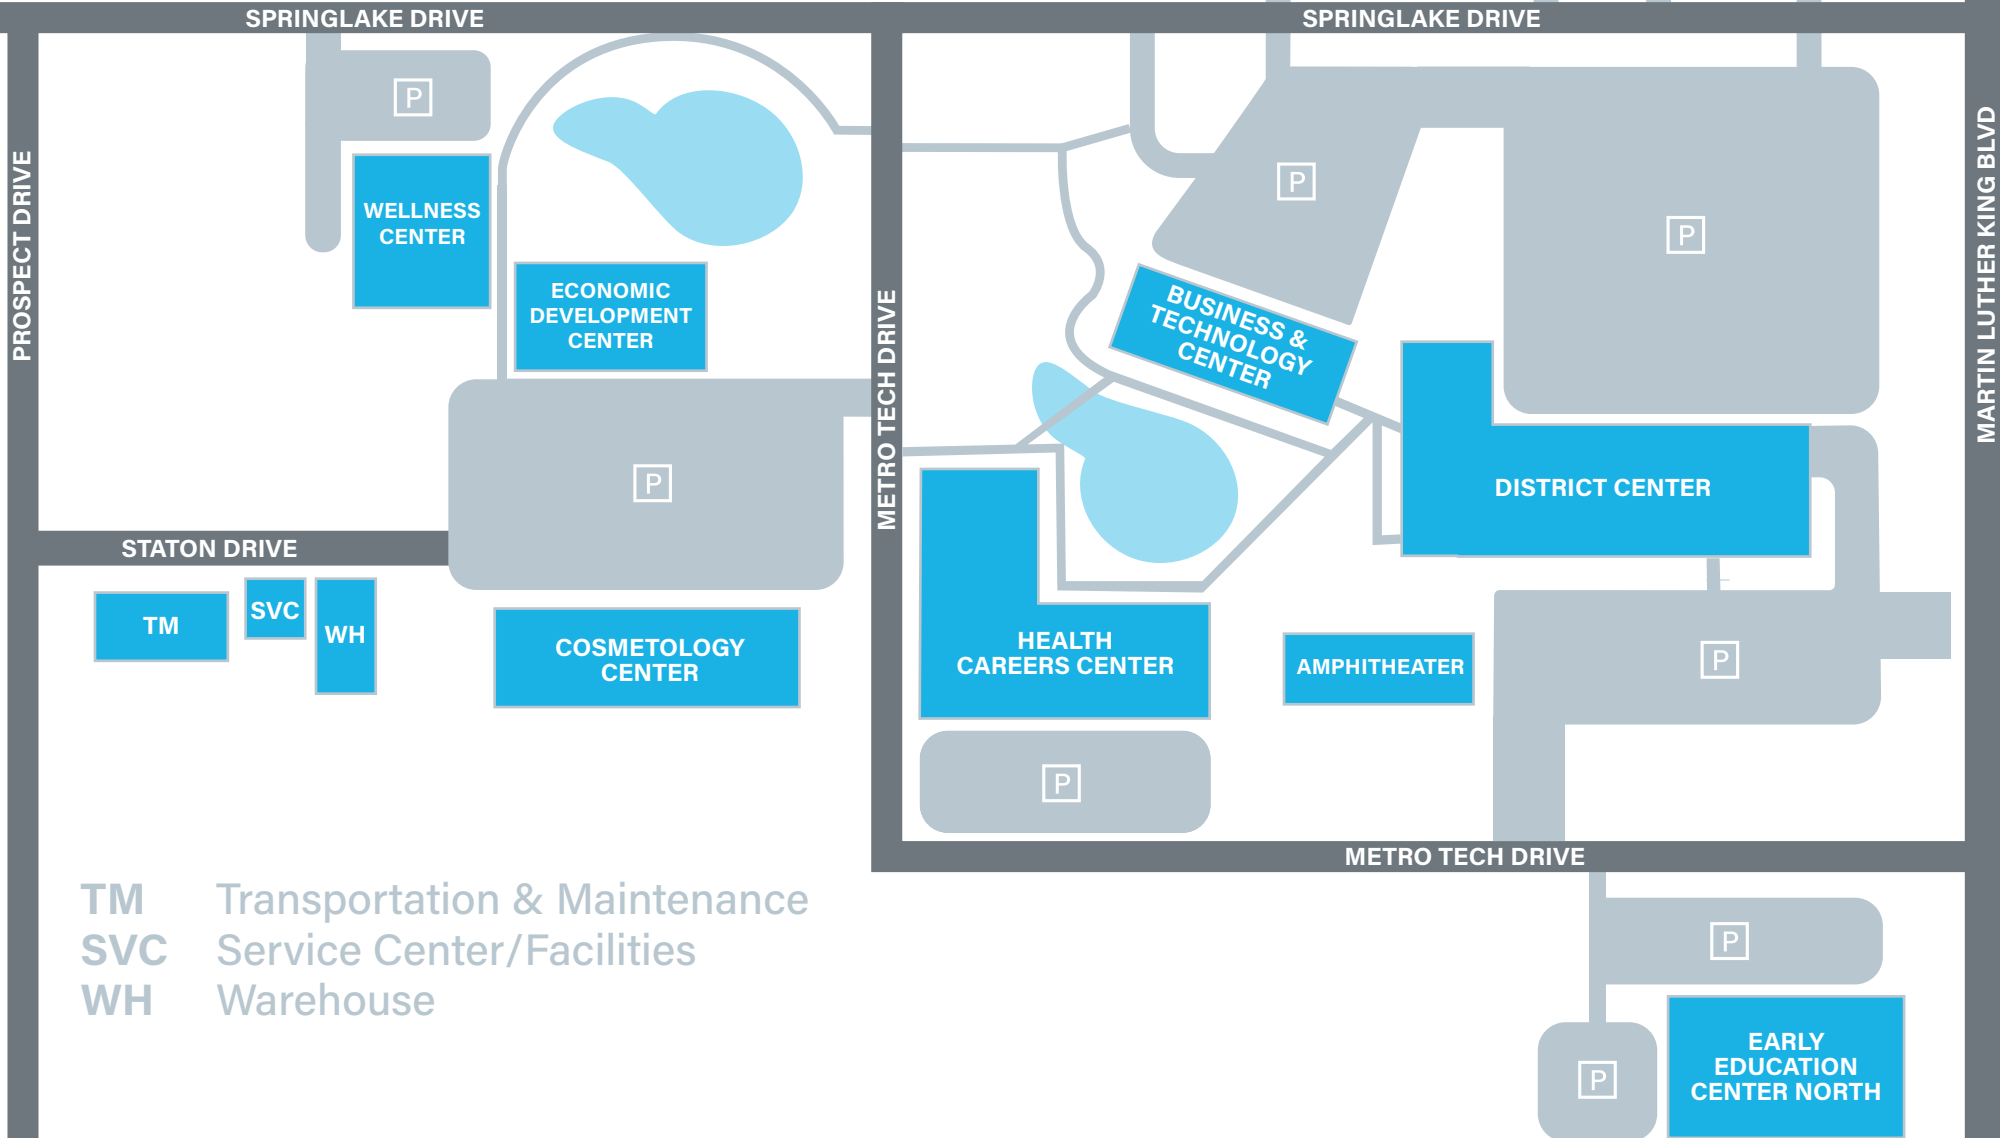

METROTECH SPRINGLAKE CAMPUS

1900 SPRINGLAKE DRIVE • OKLAHOMA CITY, OK 73111

- TM Transportation & Maintenance
- SVC Service Center/Facilities
- WH Warehouse