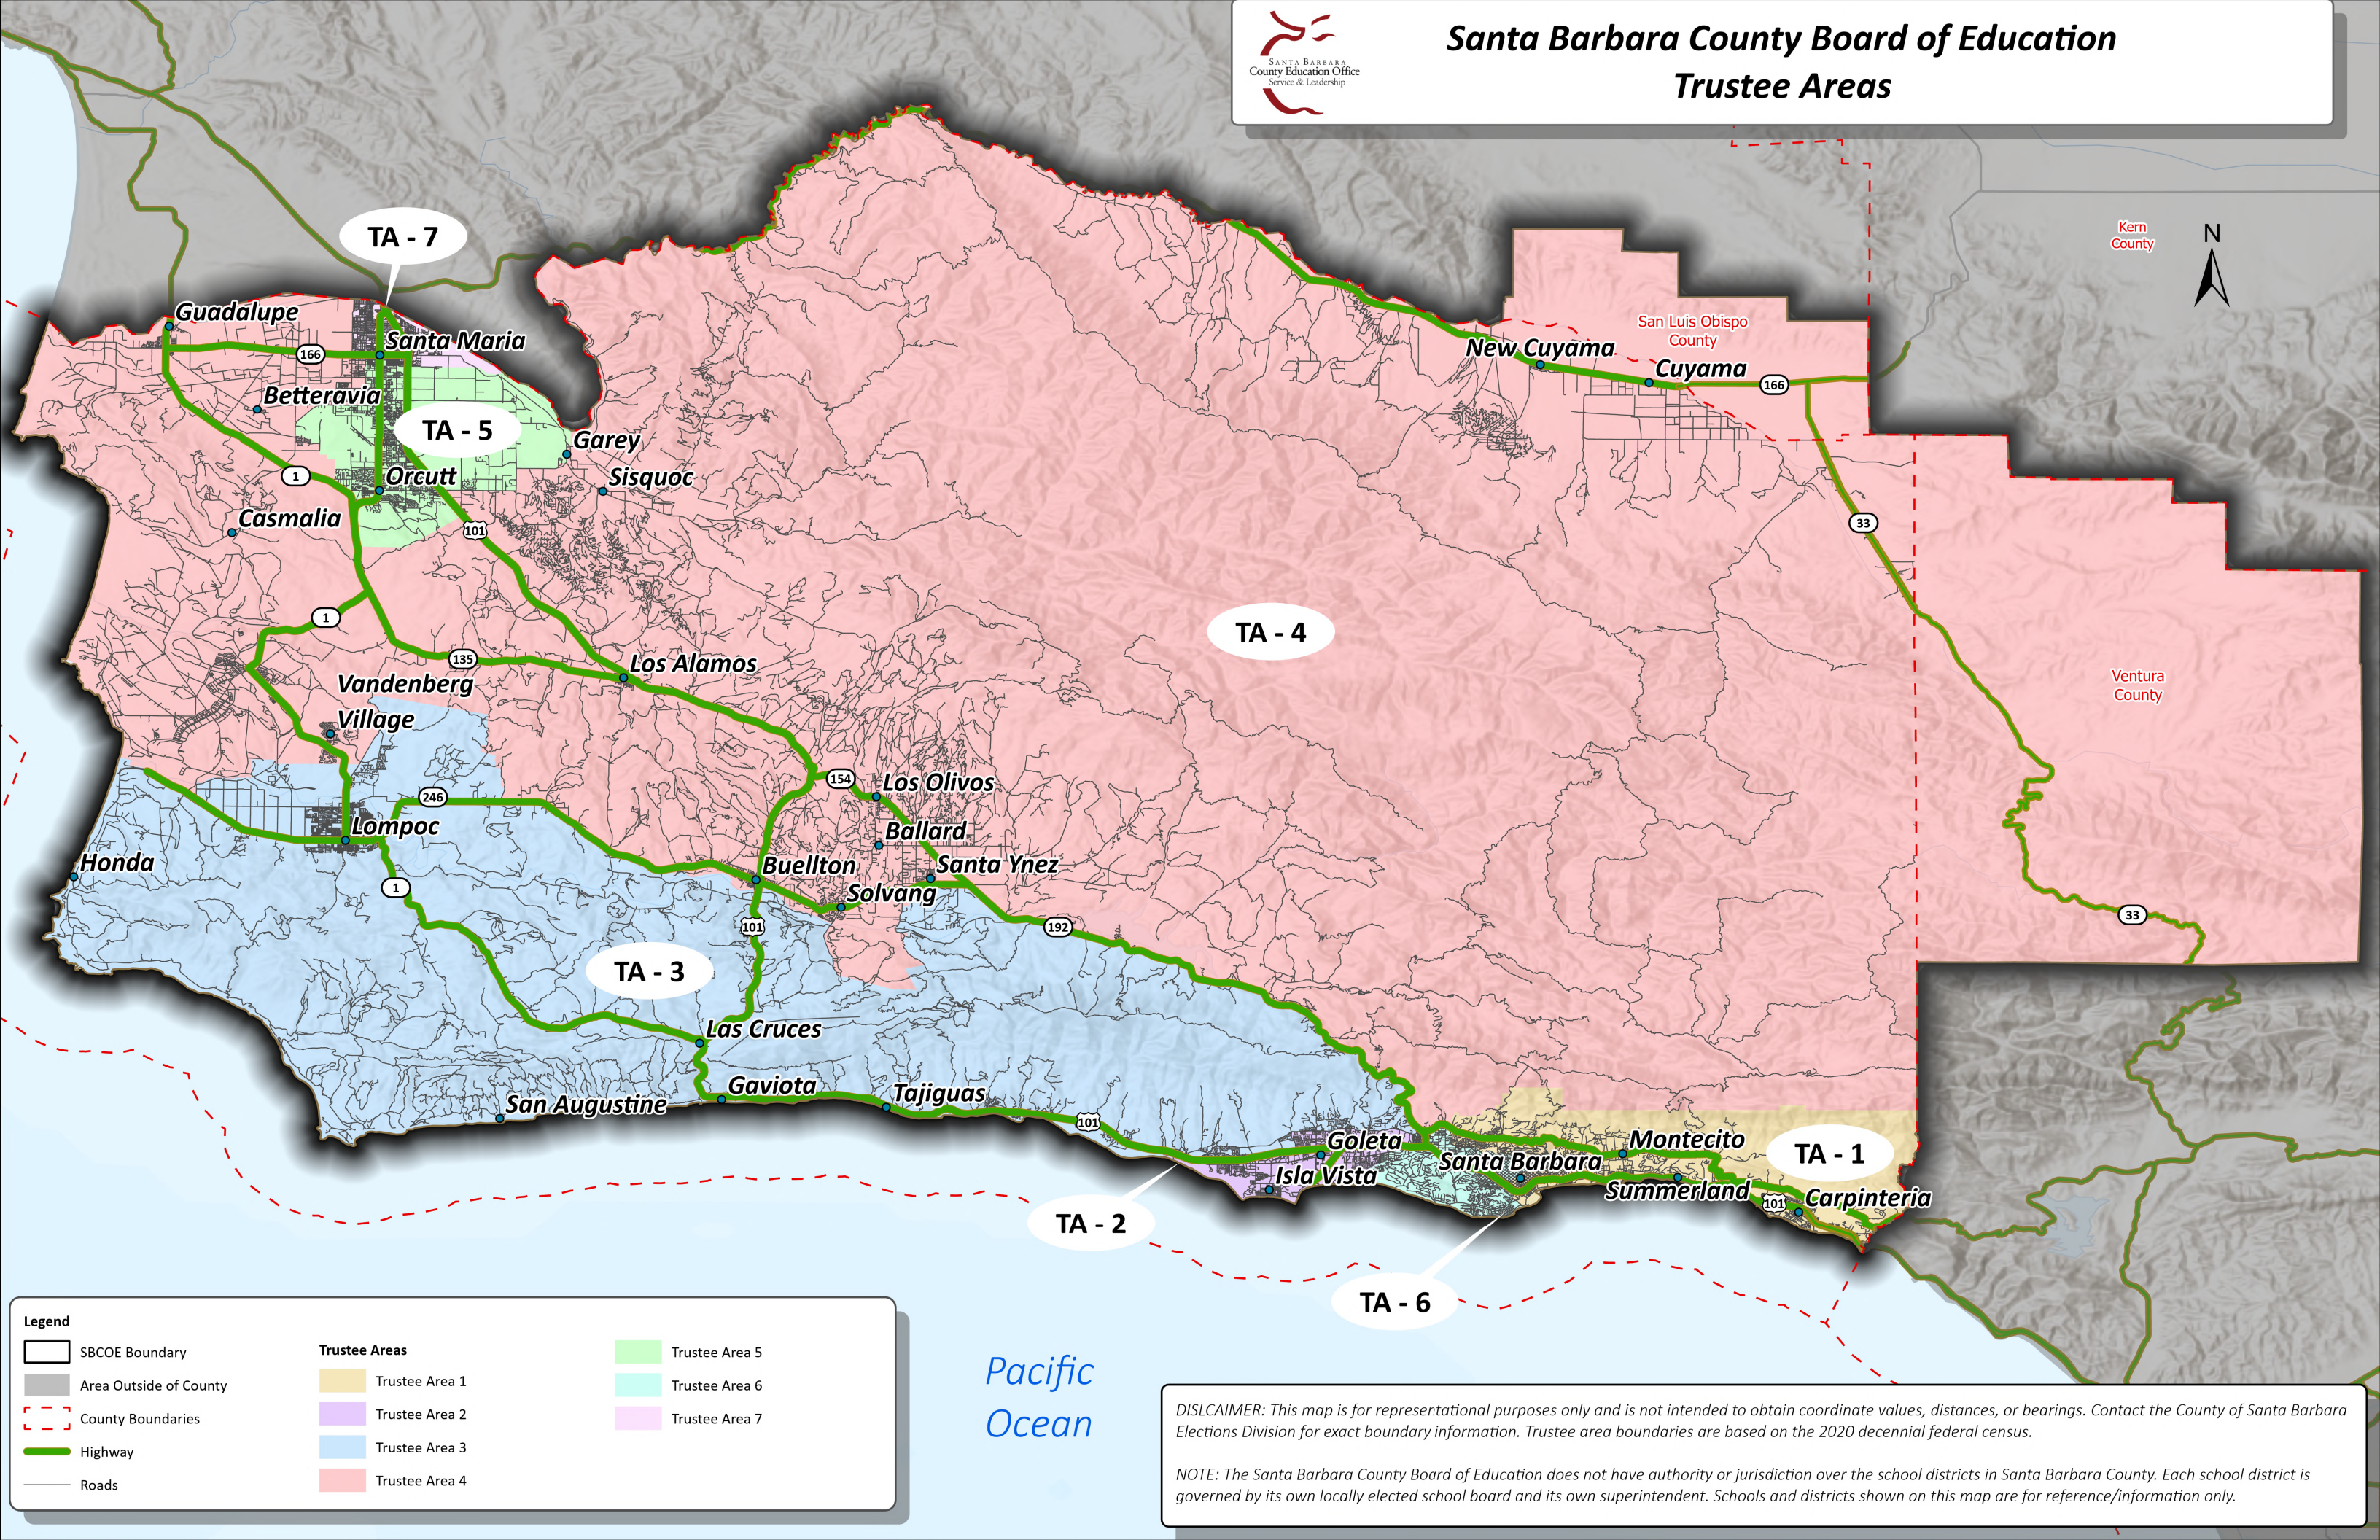

Santa Barbara County Board of Education Trustee Areas

Legend

SBCOE Boundary	Trustee Areas	Trustee Area 5
Area Outside of County	Trustee Area 1	Trustee Area 6
County Boundaries	Trustee Area 2	Trustee Area 7
Highway	Trustee Area 3	
Roads	Trustee Area 4	

Pacific
Ocean

DISCLAIMER: This map is for representational purposes only and is not intended to obtain coordinate values, distances, or bearings. Contact the County of Santa Barbara Elections Division for exact boundary information. Trustee area boundaries are based on the 2020 decennial federal census.

NOTE: The Santa Barbara County Board of Education does not have authority or jurisdiction over the school districts in Santa Barbara County. Each school district is governed by its own locally elected school board and its own superintendent. Schools and districts shown on this map are for reference/information only.