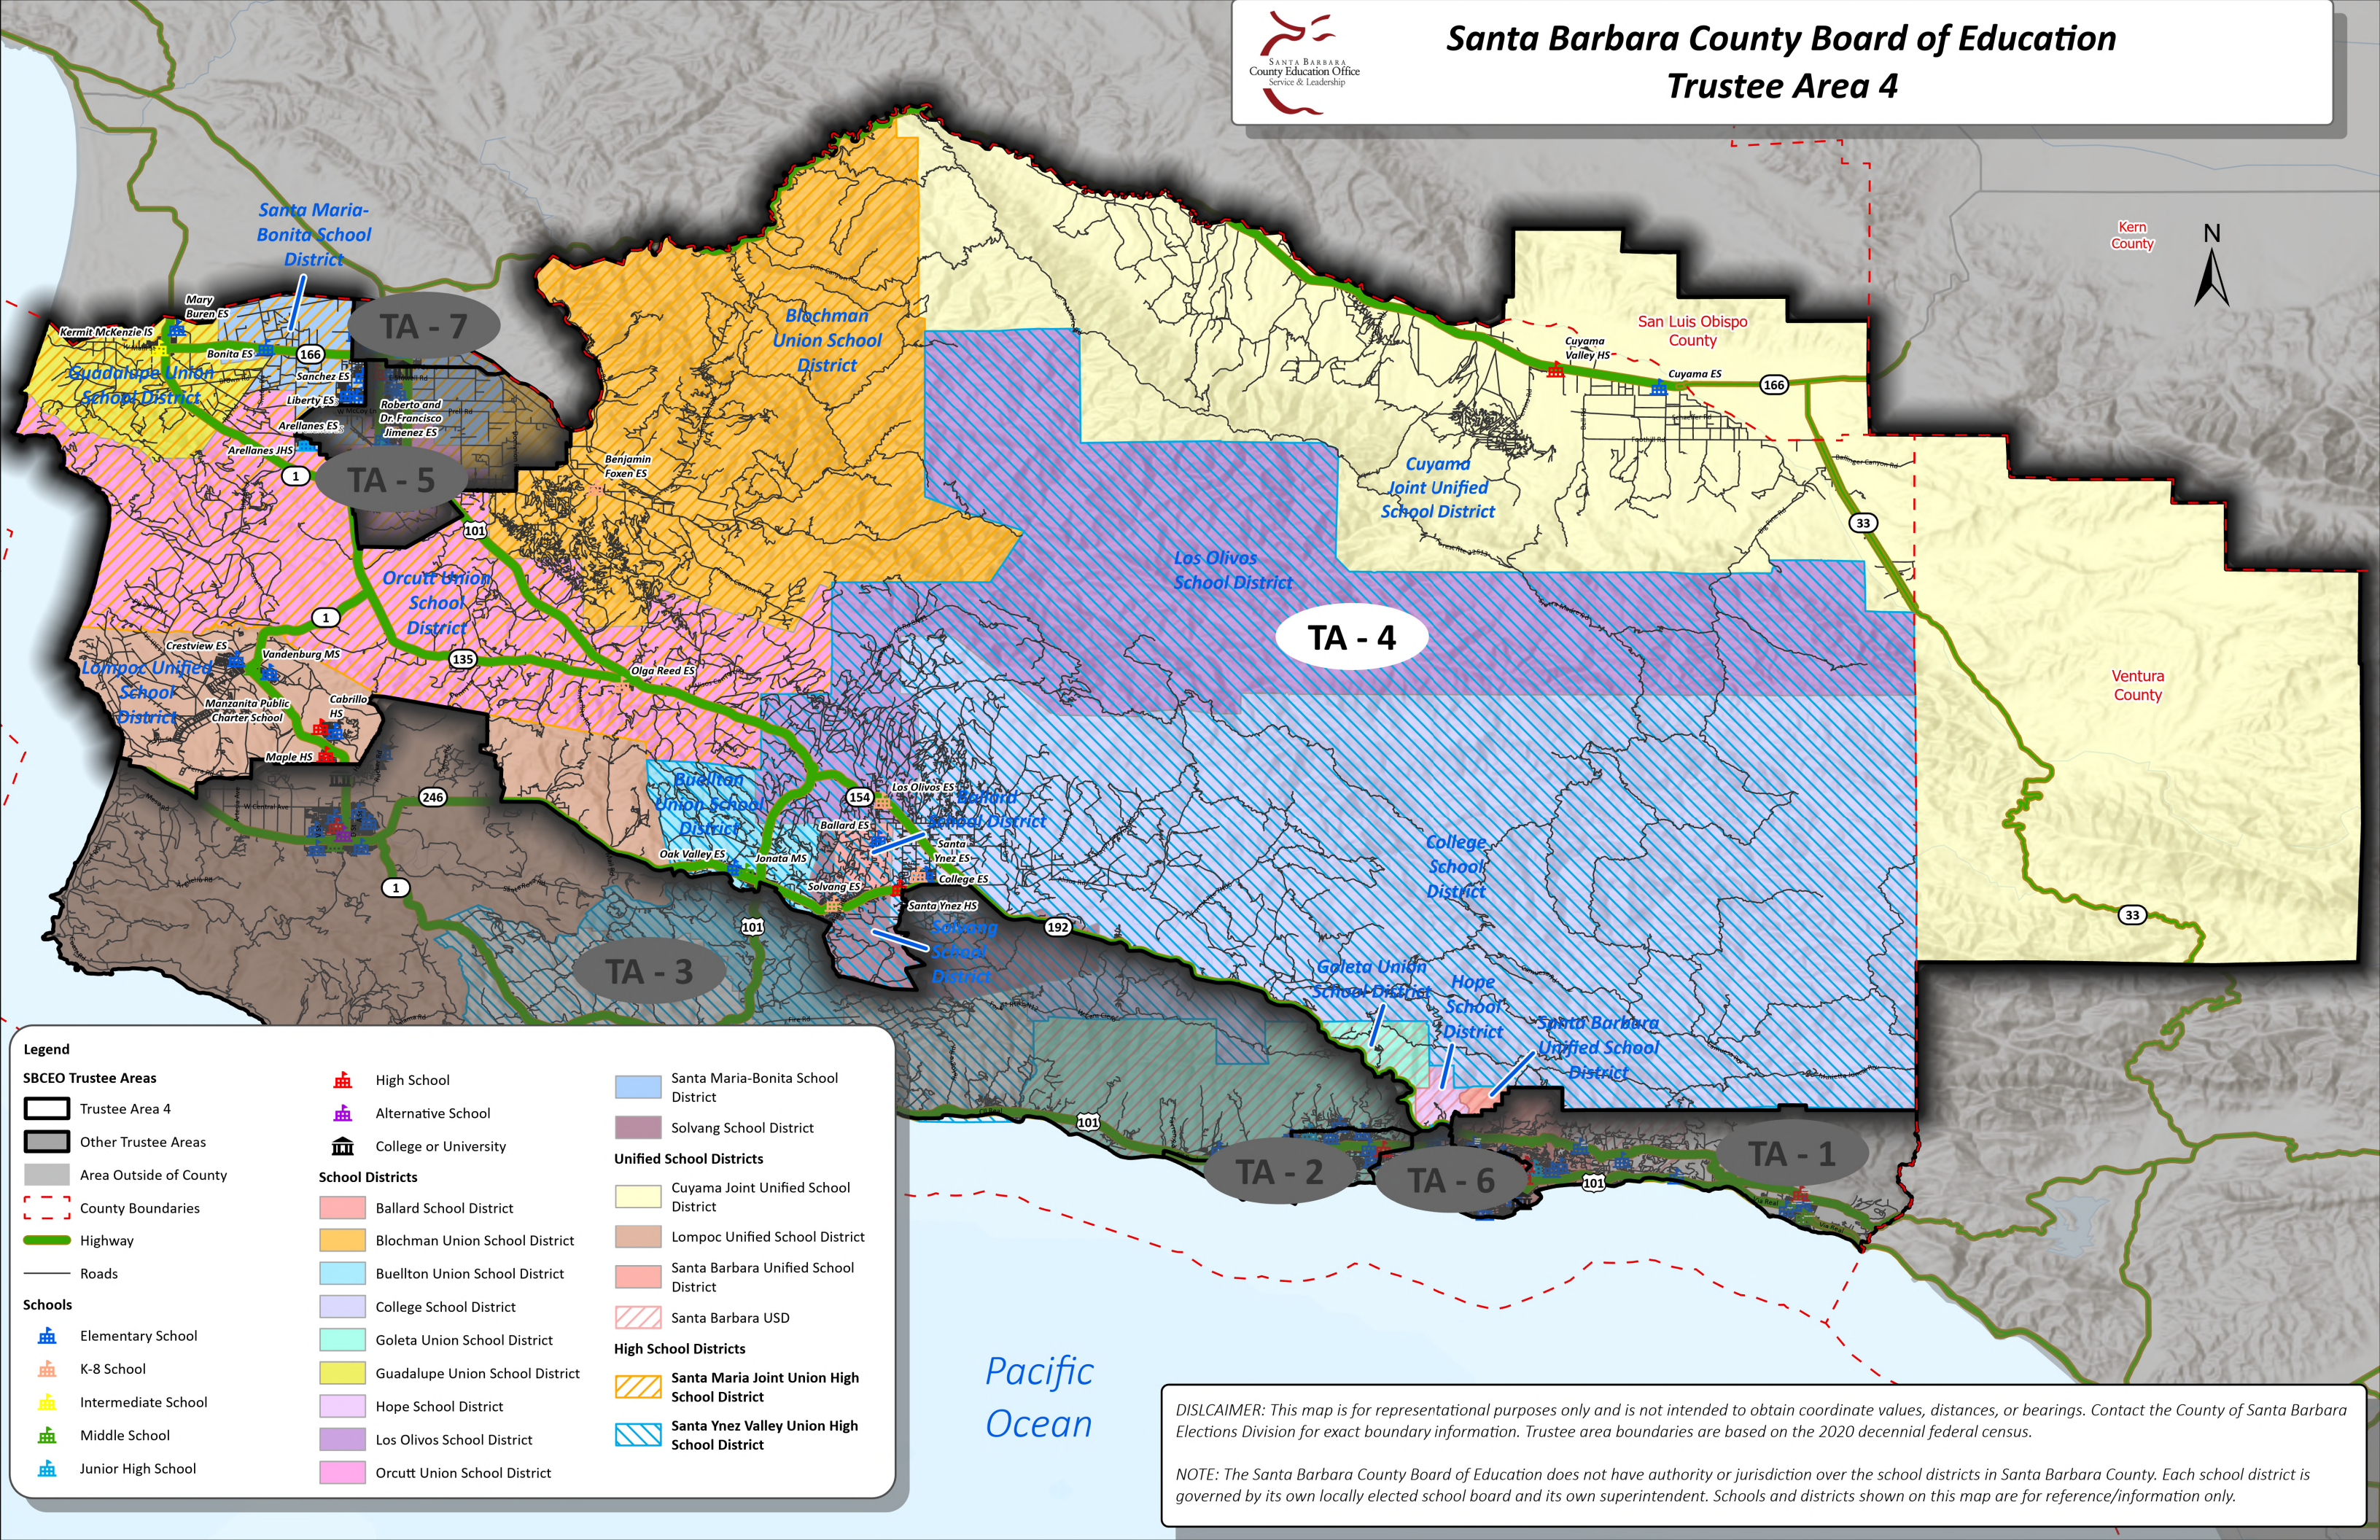

Santa Barbara County Board of Education Trustee Area 4

Legend

SBCEO Trustee Areas

- Trustee Area 4
- Other Trustee Areas
- Area Outside of County
- County Boundaries
- Highway
- Roads

Schools

- Elementary School
- K-8 School
- Intermediate School
- Middle School
- Junior High School

School Districts

- Ballard School District
- Blochman Union School District
- Buellton Union School District
- College School District
- Goleta Union School District
- Guadalupe Union School District
- Hope School District
- Los Olivos School District
- Orcutt Union School District

High School

- High School
- Alternative School
- College or University

Unified School Districts

- Cuyama Joint Unified School District
- Lompoc Unified School District
- Santa Barbara Unified School District
- Santa Barbara USD

High School Districts

- Santa Maria Joint Union High School District
- Santa Ynez Valley Union High School District

DISCLAIMER: This map is for representational purposes only and is not intended to obtain coordinate values, distances, or bearings. Contact the County of Santa Barbara Elections Division for exact boundary information. Trustee area boundaries are based on the 2020 decennial federal census.