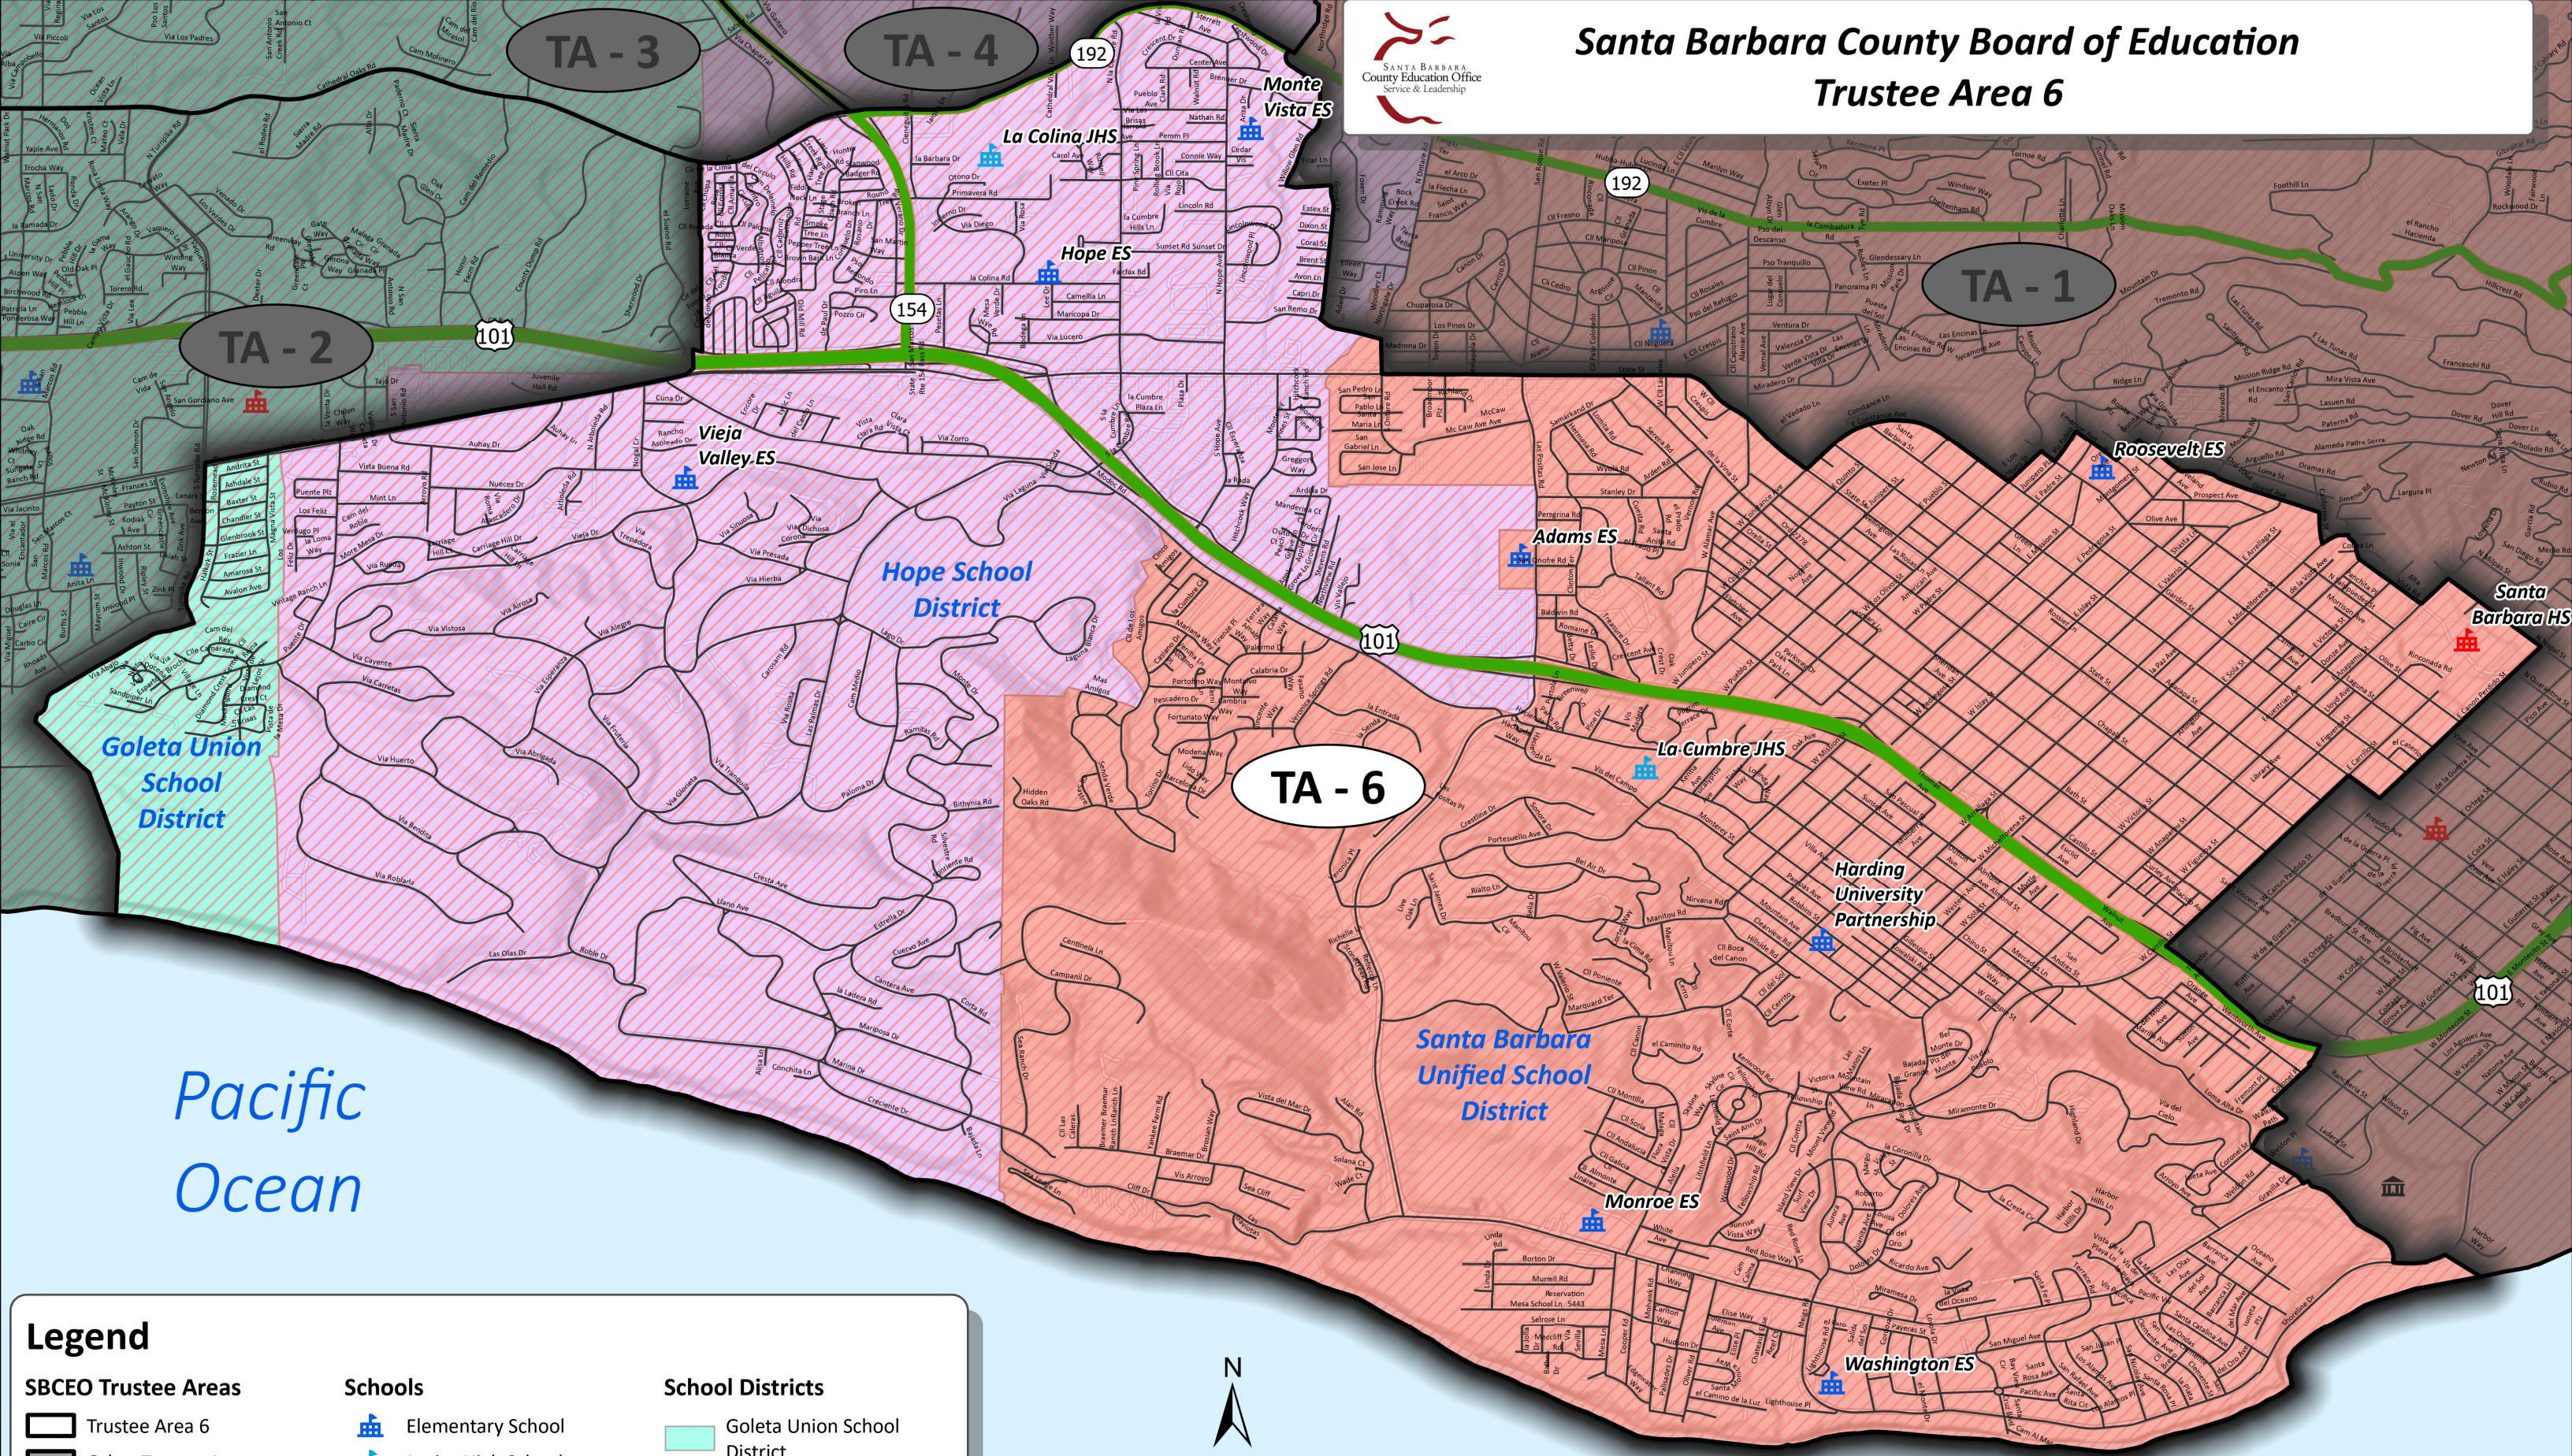

Santa Barbara County Board of Education Trustee Area 6

Pacific
Ocean

Legend

- | | | |
|----------------------------|-----------------------|---------------------------------------|
| SBCEO Trustee Areas | Schools | School Districts |
| Trustee Area 6 | Elementary School | Goleta Union School District |
| Other Trustee Areas | Junior High School | Hope School District |
| Highway | High School | Santa Barbara Unified School District |
| Roads | College or University | Santa Barbara USD |

DISCLAIMER: This map is for representational purposes only and is not intended to obtain coordinate values, distances, or bearings. Contact the County of Santa Barbara Elections Division for exact boundary information. Trustee area boundaries are based on the 2020 decennial federal census.

NOTE: The Santa Barbara County Board of Education does not have authority or jurisdiction over the school districts in Santa Barbara County. Each school district is governed by its own locally elected school board and its own superintendent. Schools and districts shown on this map are for reference/information only.