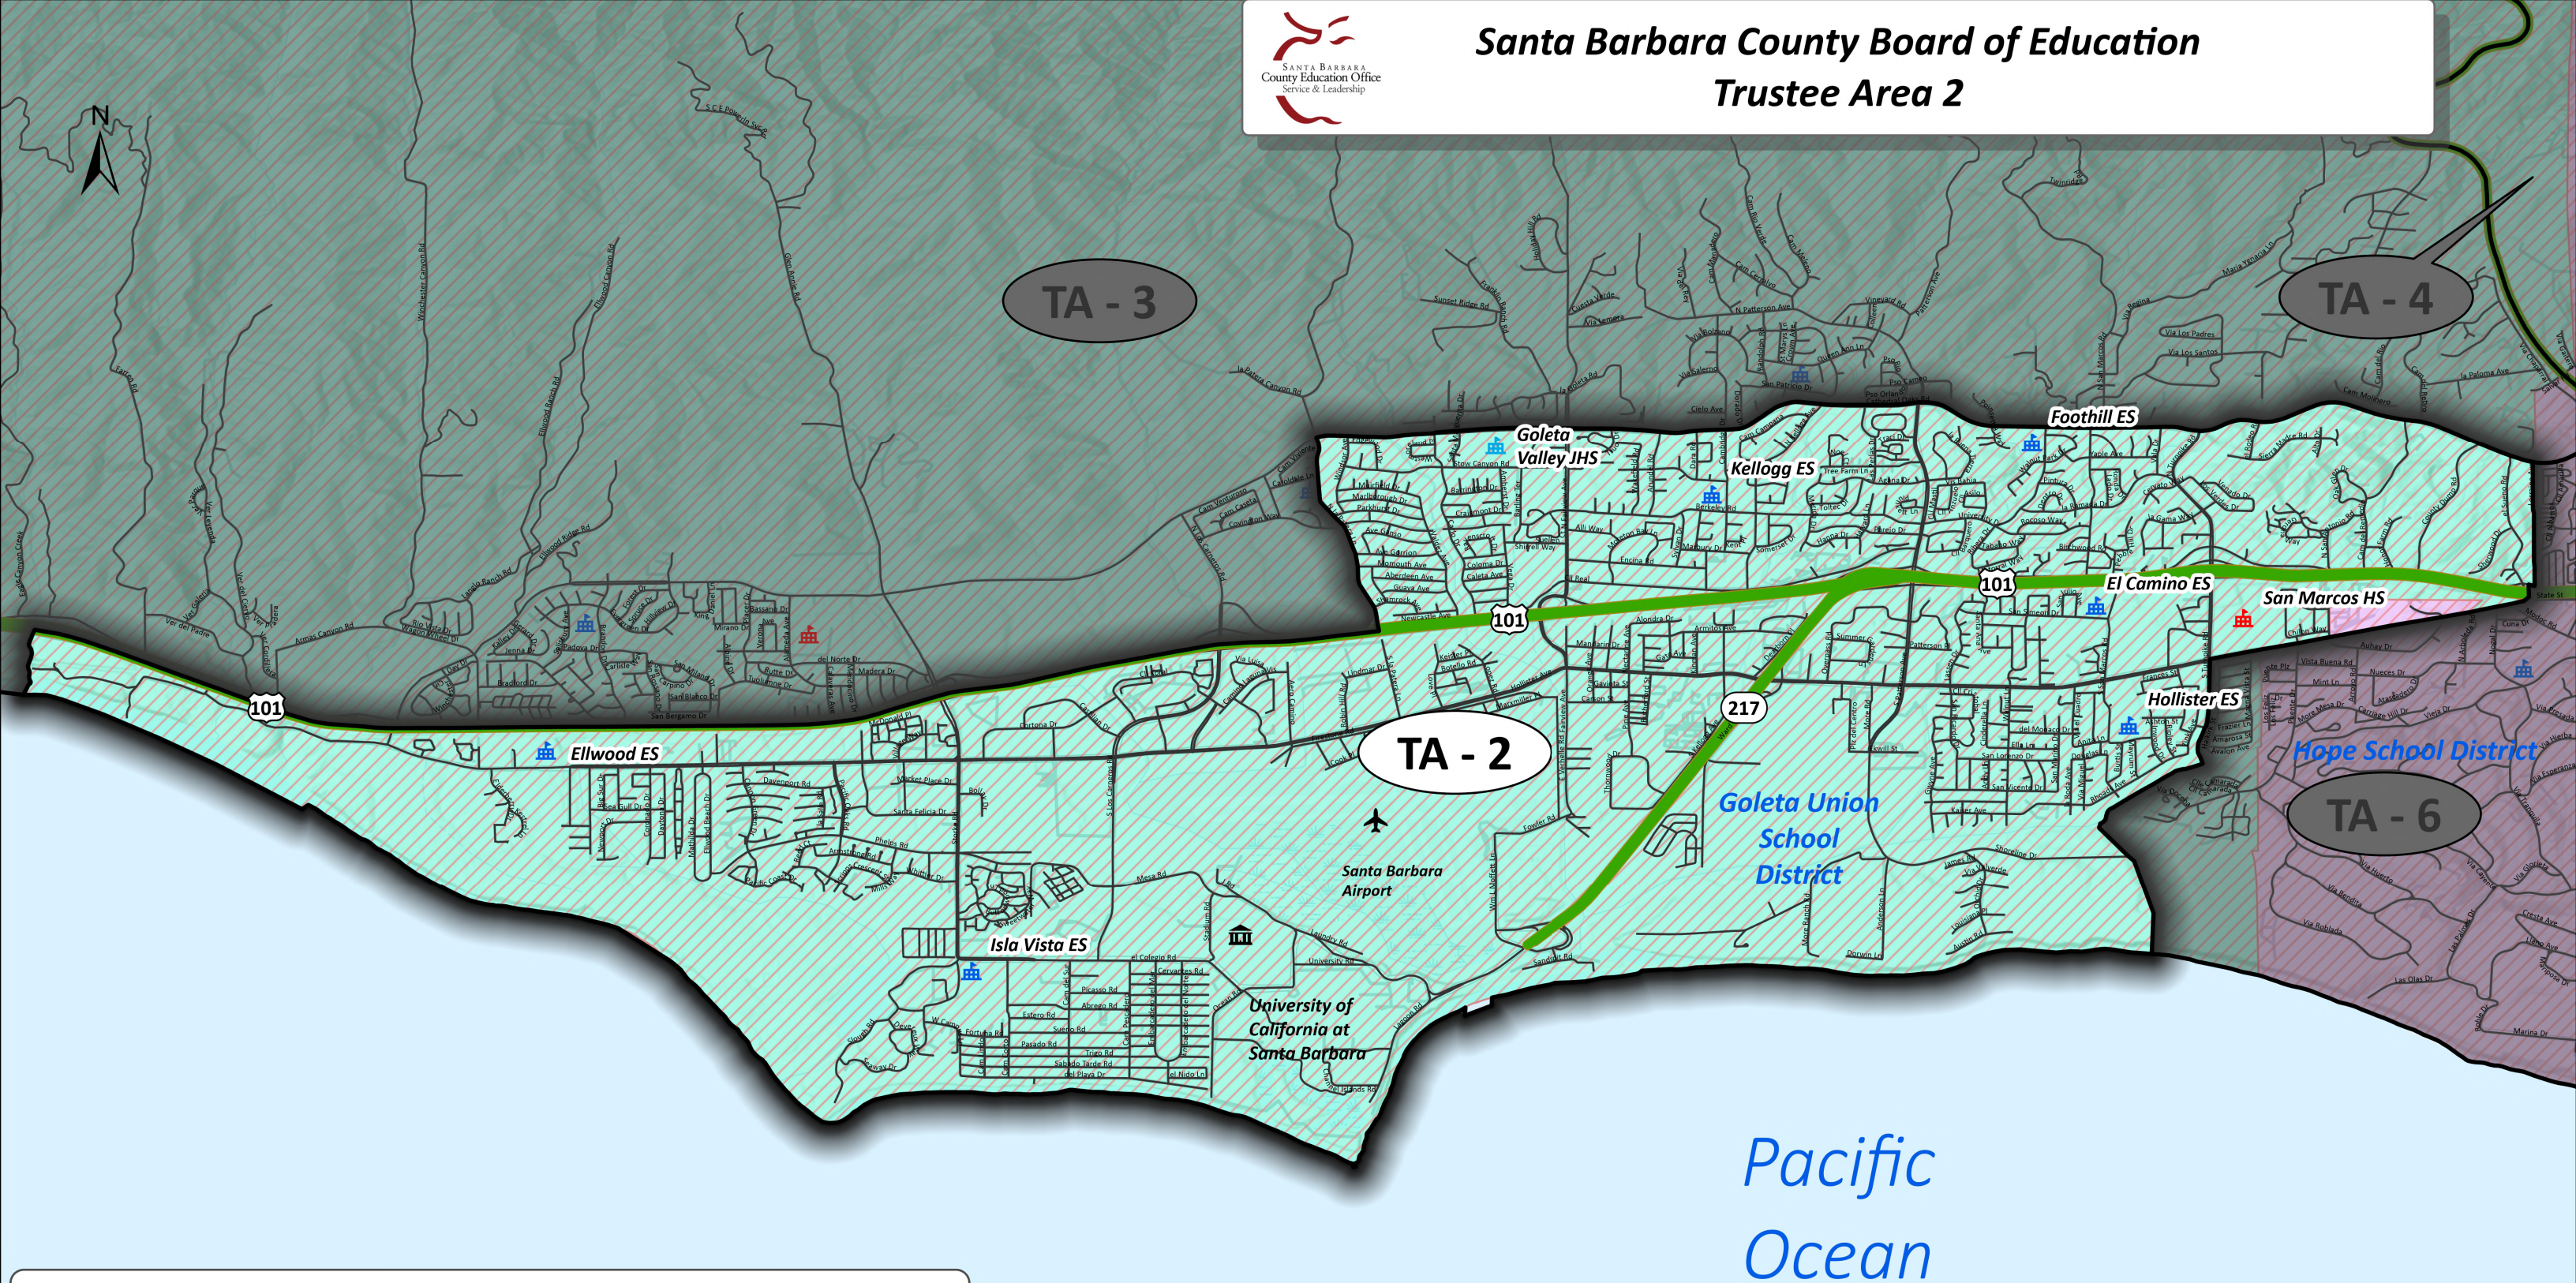

# Santa Barbara County Board of Education Trustee Area 2

## Legend

- |                            |                       |                              |
|----------------------------|-----------------------|------------------------------|
| <b>SBCEO Trustee Areas</b> | <b>Schools</b>        | <b>School Districts</b>      |
| Trustee Area 2             | Elementary School     | Goleta Union School District |
| Area Outside TA 2          | Junior High School    | Hope School District         |
| Highway                    | High School           | Santa Barbara USD            |
| Roads                      | College or University |                              |

*DISCLAIMER: This map is for representational purposes only and is not intended to obtain coordinate values, distances, or bearings. Contact the County of Santa Barbara Elections Division for exact boundary information. Trustee area boundaries are based on the 2020 decennial federal census.*