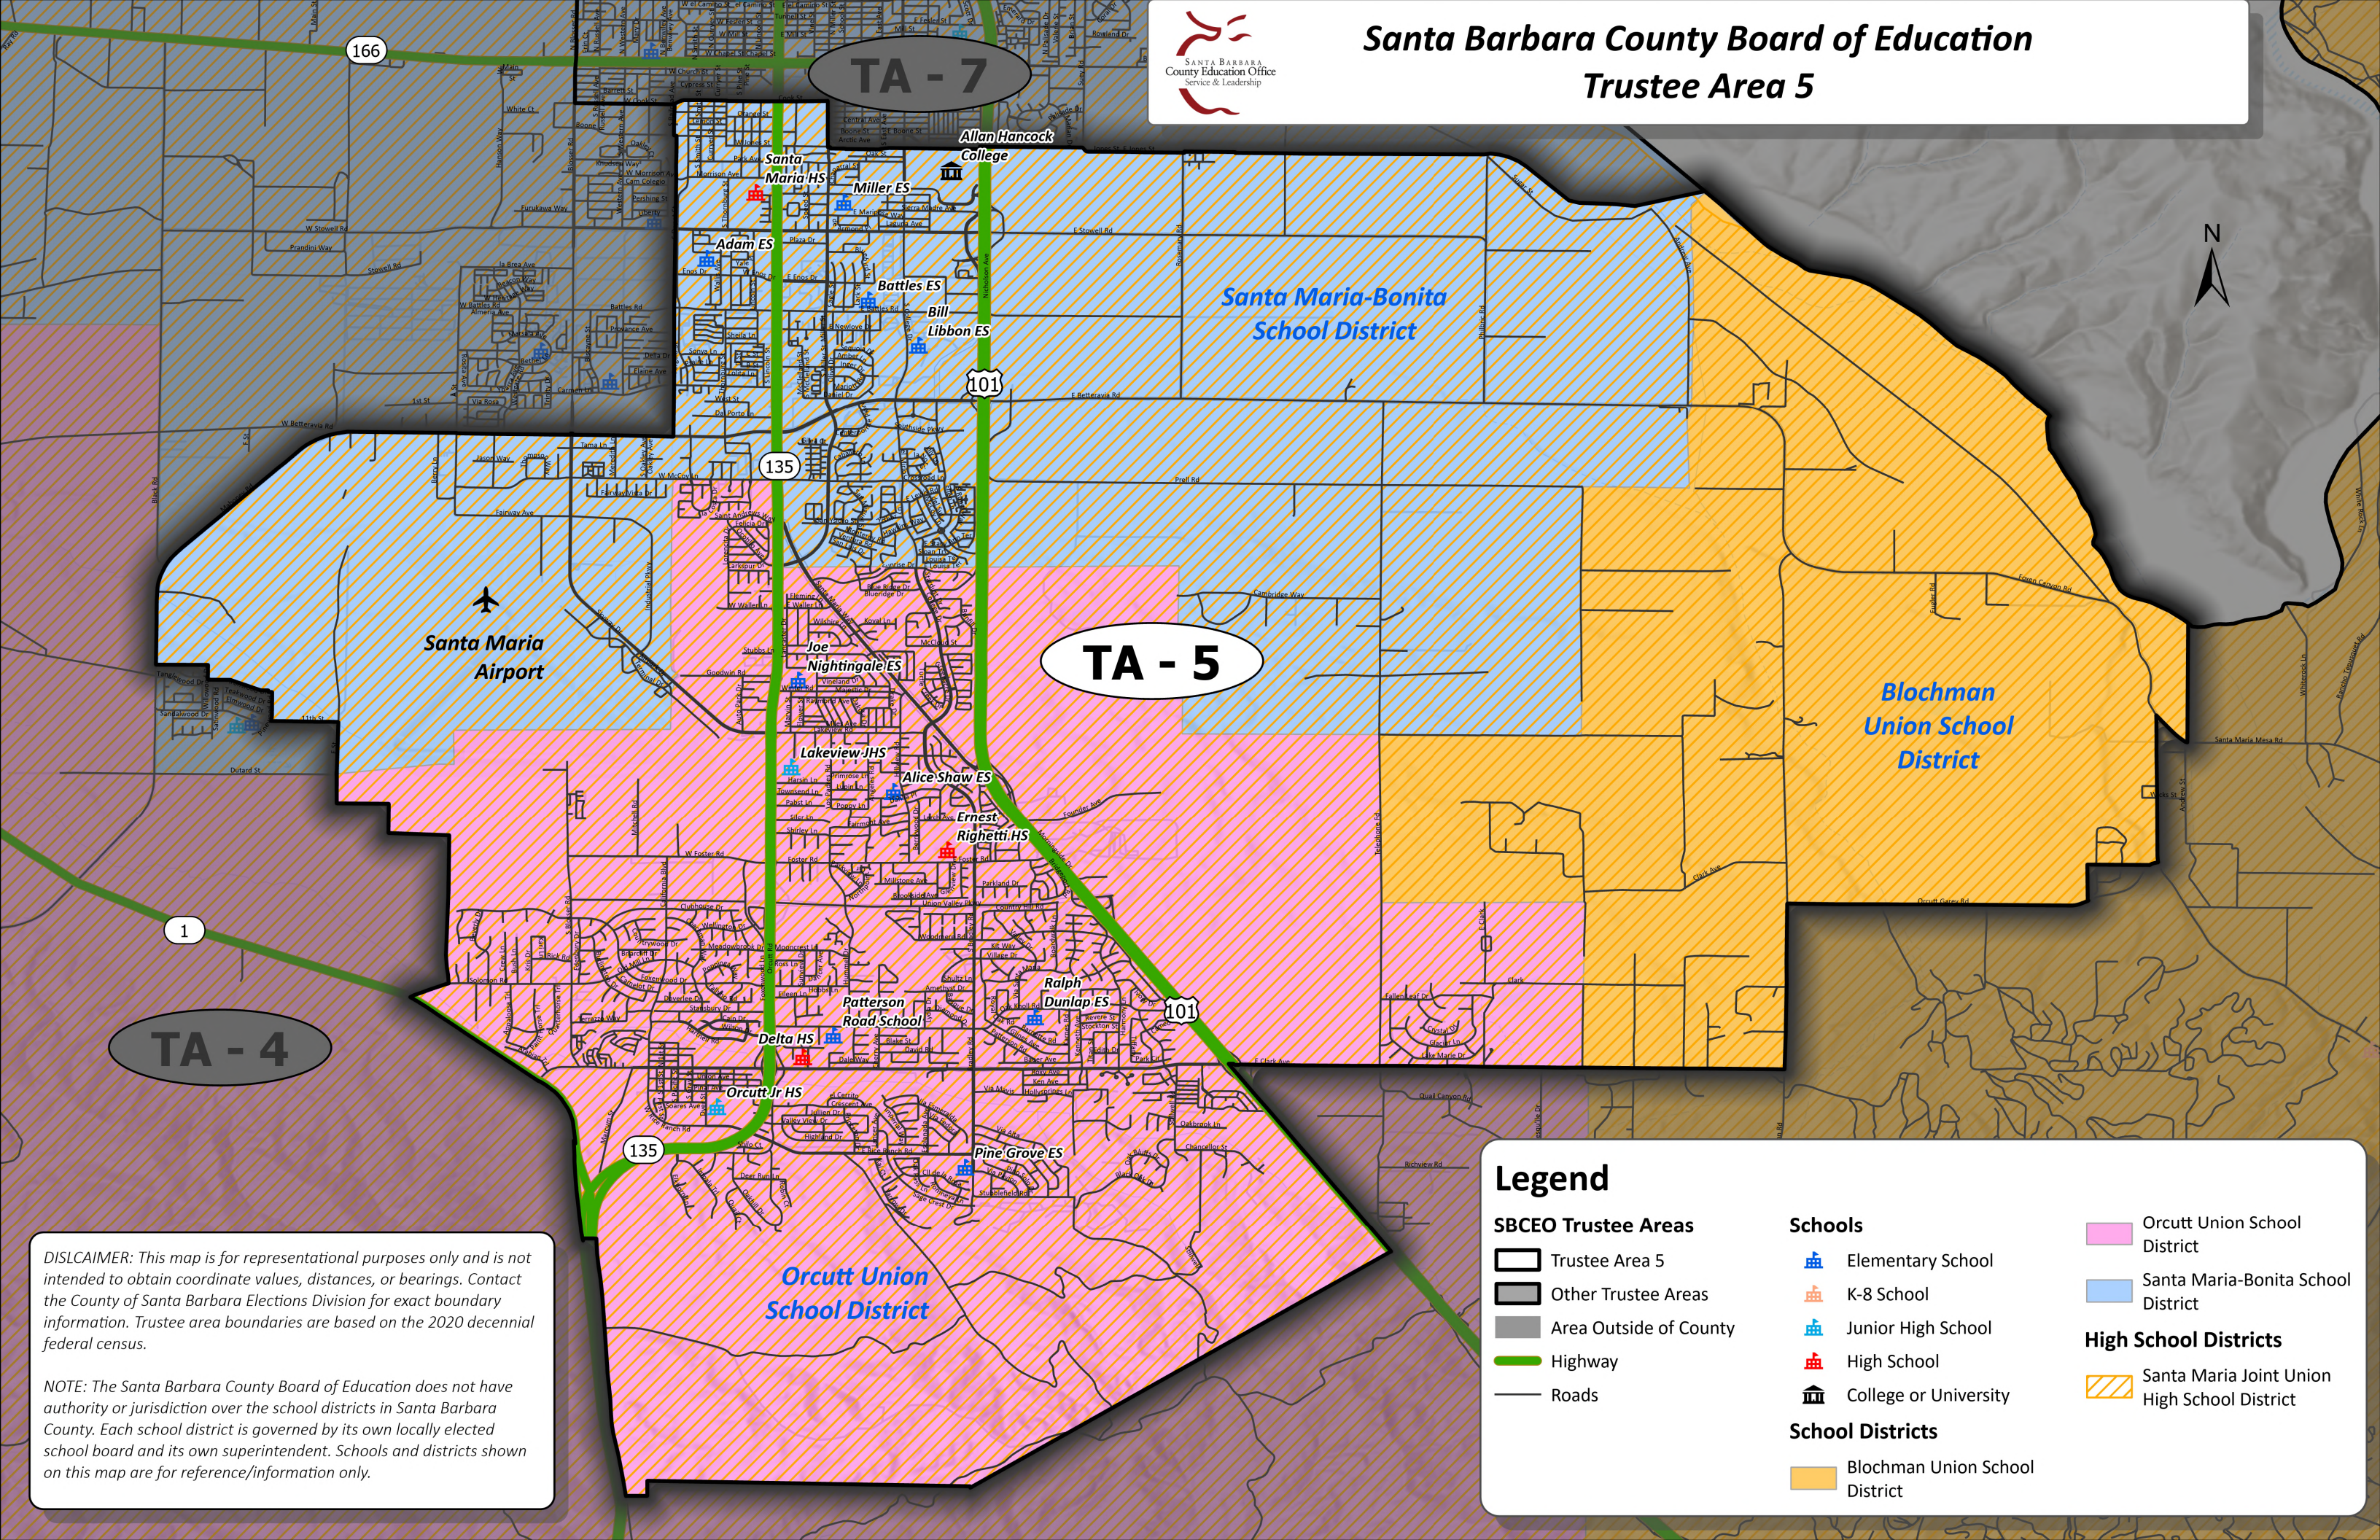

# Santa Barbara County Board of Education Trustee Area 5

**DISCLAIMER:** This map is for representational purposes only and is not intended to obtain coordinate values, distances, or bearings. Contact the County of Santa Barbara Elections Division for exact boundary information. Trustee area boundaries are based on the 2020 decennial federal census.

**NOTE:** The Santa Barbara County Board of Education does not have authority or jurisdiction over the school districts in Santa Barbara County. Each school district is governed by its own locally elected school board and its own superintendent. Schools and districts shown on this map are for reference/information only.

### Legend

<b>SBCEO Trustee Areas</b>	<b>Schools</b>	<b>High School Districts</b>
Trustee Area 5	Elementary School	Orcutt Union School District
Other Trustee Areas	K-8 School	Santa Maria-Bonita School District
Area Outside of County	Junior High School	Santa Maria Joint Union High School District
Highway	High School	
Roads	College or University	
	<b>School Districts</b>	
	Blochman Union School District	