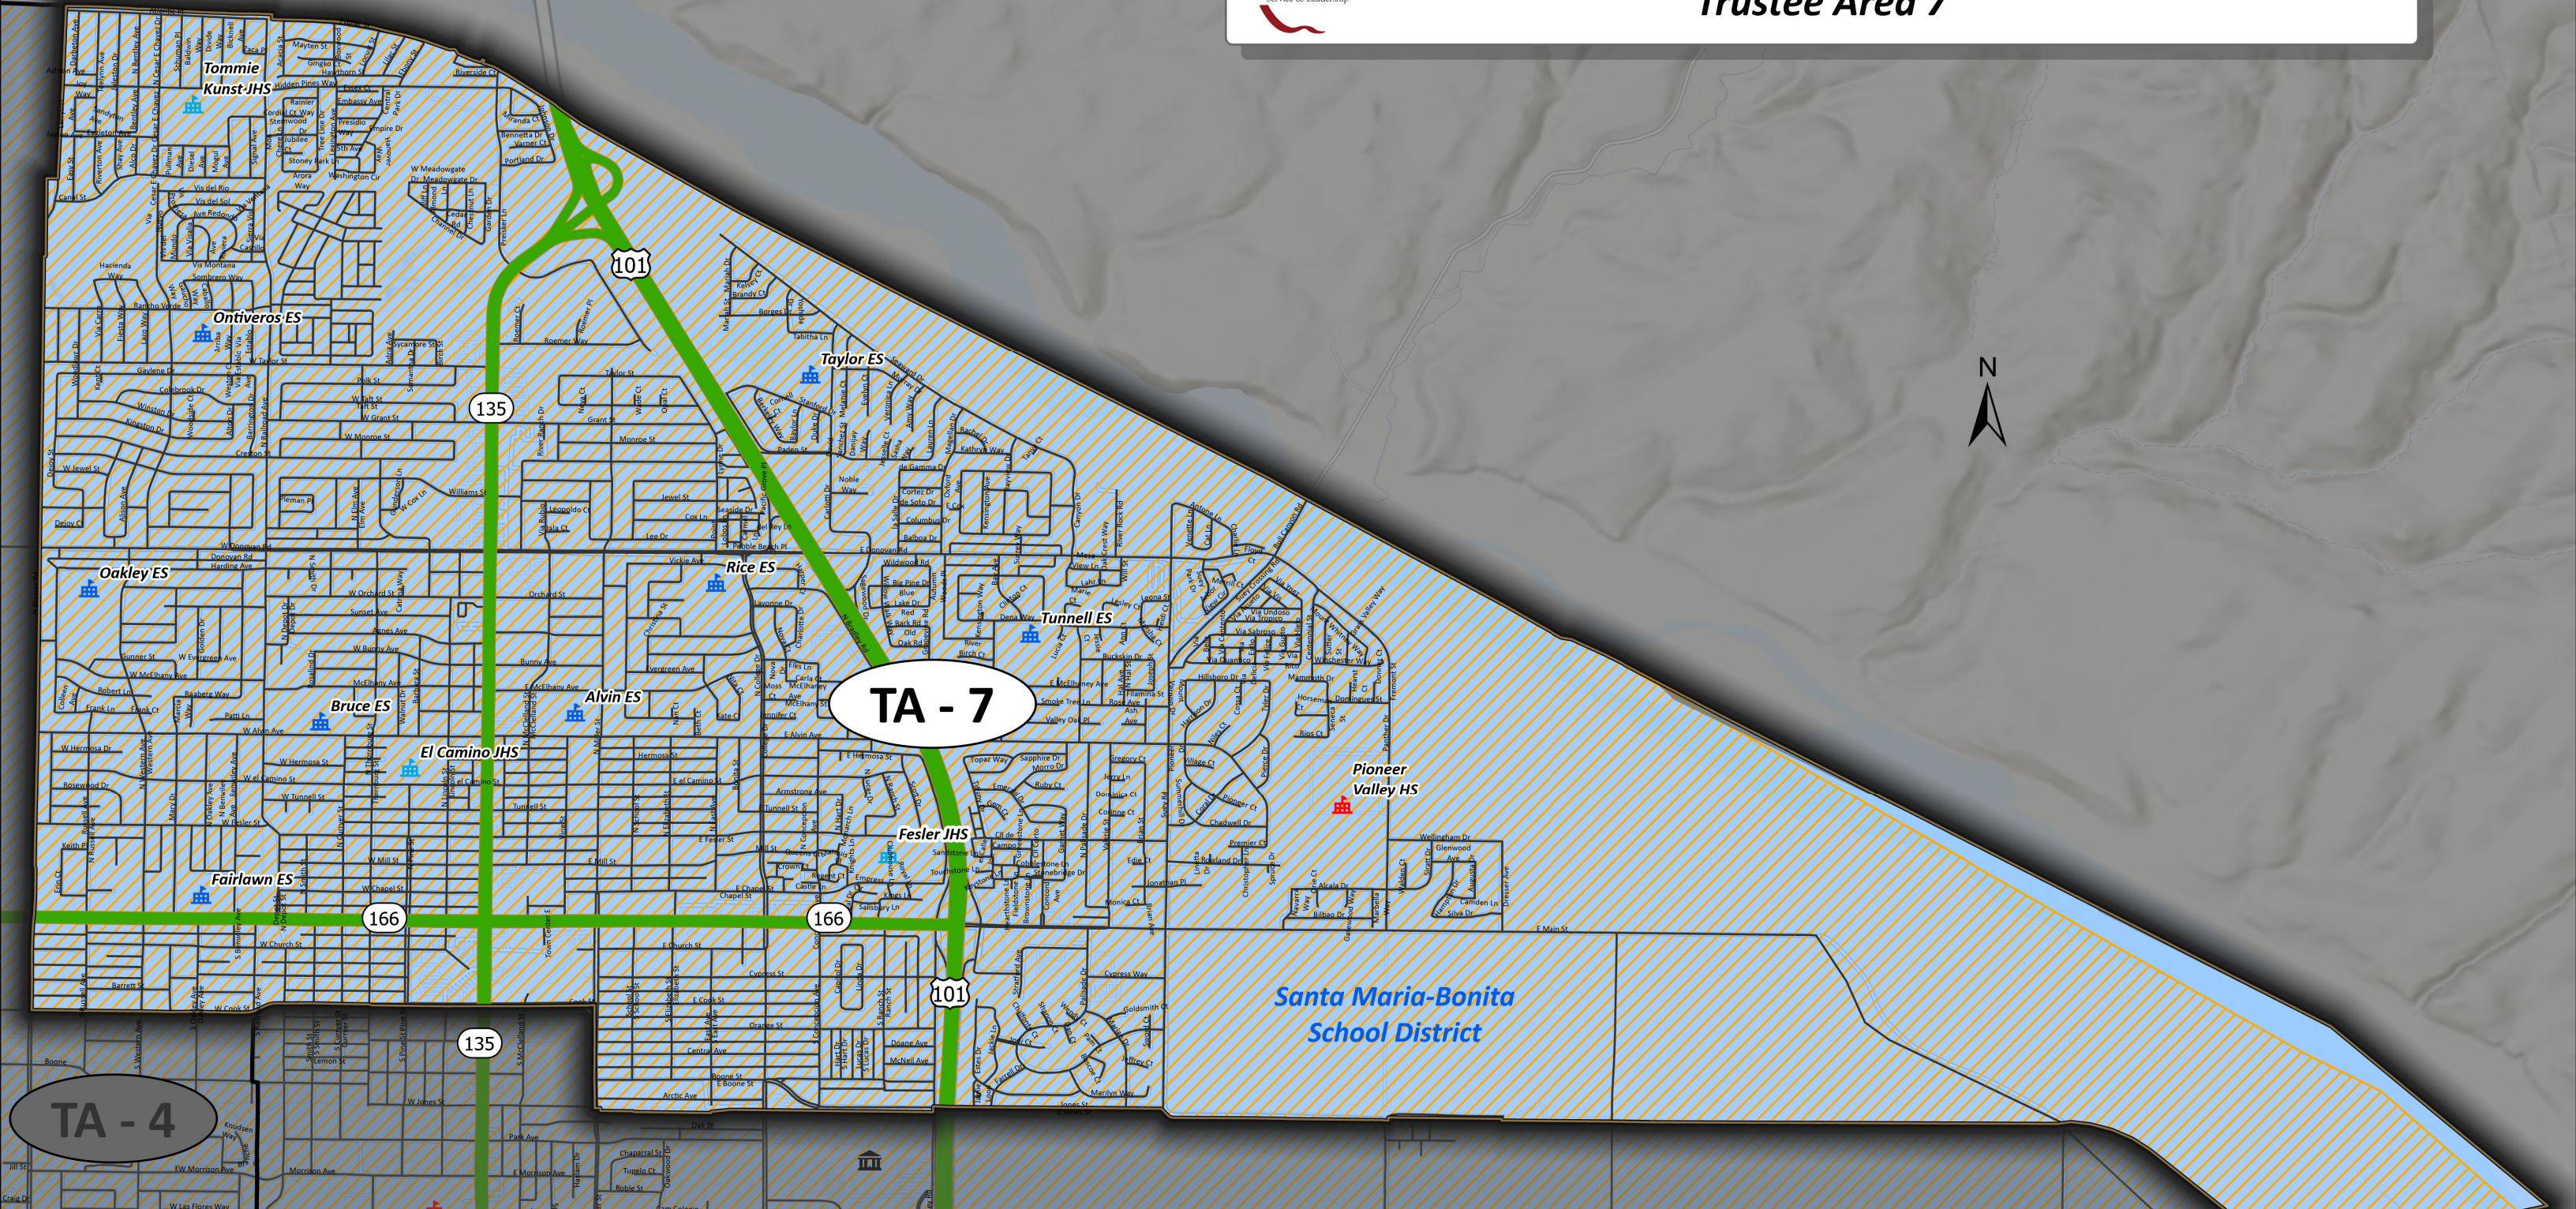

Santa Barbara County Board of Education Trustee Area 7

TA - 7

TA - 4

TA - 5

Legend

- | | | |
|----------------------------|-----------------------|--|
| SBCEO Trustee Areas | Schools | School Districts |
| Trustee Area 7 | Elementary School | Santa Maria-Bonita School District |
| Other Trustee Areas | Junior High School | High School Districts |
| Area Outside of County | High School | Santa Maria Joint Union High School District |
| Highway | College or University | |
| Roads | | |

DISCLAIMER: This map is for representational purposes only and is not intended to obtain coordinate values, distances, or bearings. Contact the County of Santa Barbara Elections Division for exact boundary information. Trustee area boundaries are based on the 2020 decennial federal census.