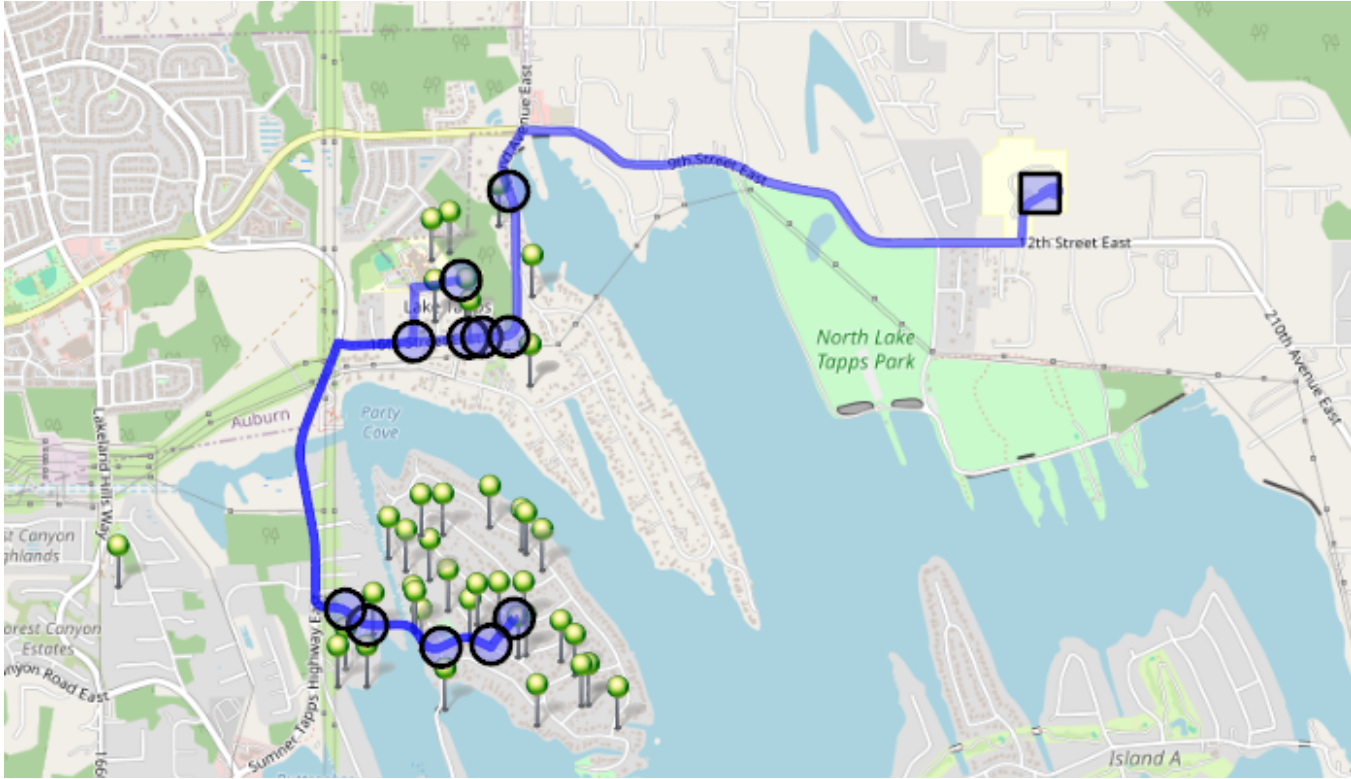

# Run - 07 AM NTMS Snow

8/15/2024 - 6/30/2025

Driver: Vyse, Sherrill  
Time: 25 min  
Students: 47 / 47

Vehicle: D07  
Distance: 5.23 mi  
Description: Driftwood

Tue

## Map

- #1 - 9:10 AM - Depart Base / 1320 178TH Ave East
- #2 - 9:14 AM - Stop / 176th Ave East & Driftwood Drive East  
3 Pickup
- #3 - 9:16 AM - Stop / Driftwood Dr E & 179th Ave East  
2 Pickup
- #4 - 9:17 AM - Turnaround / 26th Stct East & 181st Ave East
- #5 - 9:17 AM - Stop / 18013 Driftwood Drive East  
34 Pickup
- #6 - 9:25 AM - Stop / 2708 176th Ave East  
1 Pickup
- #7 - 9:28 AM - Stop / 16th St East & 178th Ave East  
2 Pickup
- #8 - 9:28 AM - Stop / 16th St East & 180th Ave East  
1 Pickup
- #9 - 9:29 AM - Stop / 18101 16th St East  
1 Pickup
- #10 - 9:29 AM - Stop / 18025 16th St East  
2 Pickup
- #11 - 9:31 AM - Stop / 182nd Ave East & 10th Stct East  
1 Pickup
- #12 - 9:35 AM - NTMS 1st Stall / 20029 12th St East  
47 Dropoff